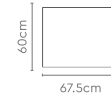

Straight
(Shared)