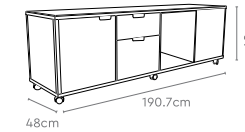

Arrive Premium Suite

Measurements

Main Desk

Mobile Cabinet

Pedestal

Back Unit

All sizes in cm

	Width	Depth	Height
Main Desk	360.0	105.0	75.0
Mobile Cabinet	190.7	48.0	60.0
Pedestal	48.0	64.0	60.0
Back Unit	100.0	48.0	204.0