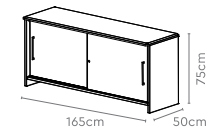

Back Unit 3

Back Unit 4

All sizes in cm

	Width	Depth	Height
Main Table	165.0	75.0	75.0
	180.0	90.0	75.0
Back Unit 1	235.0	50.0	180.0
Back Unit 2	165.0/180.0	50.0	180.0
Back Unit 3	165.0/180.0/235.0	50.0	115.0
Back Unit 4	165.0/180.0/235.0	50.0	75.0