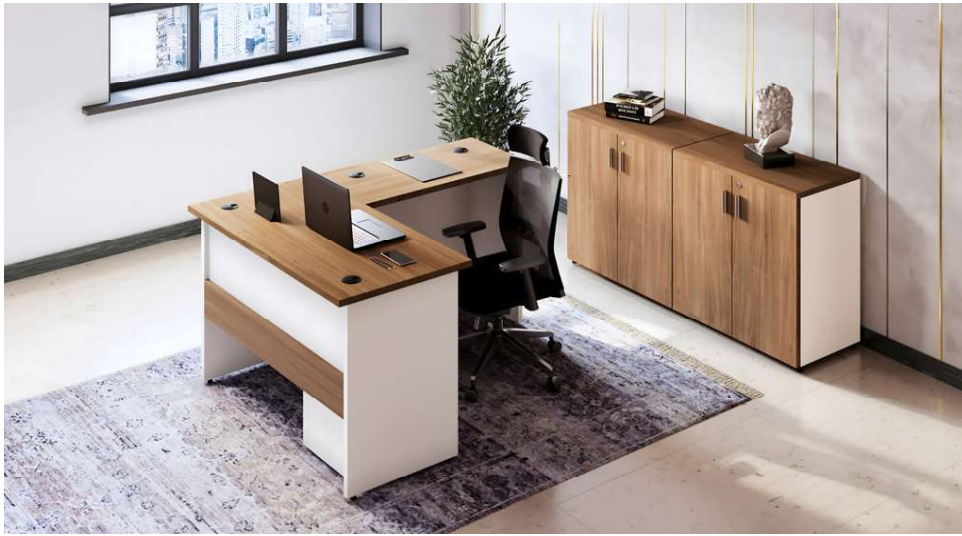

All sizes in cm	Width	Depth	Height
Executive Desk	165.0	70.0	74.3
Side Unit	100.0	45.0	74.3

Mayfair

Features

- The Mayfair is a versatile desk that enlivens the ambience of every cabin it's in.
- Its unique colour combination of White Cedar and Black gives it a clean look, that goes well with any office setting.
- The executive desk and side unit come equipped with grommets for wire management, and a clutter-free desktop.
- Comes in a variety of sizes for different cabin layouts, and the main desk can be complemented with a matching pedestal, side unit, and credenza.