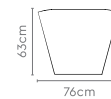

Straight
(Main/Shared/End of LH & RH)

Corner Module

Straight
(Shared)

V1 and V2 Head Module

Straight
(Main/Shared/End of LH & RH)

V1 Head Module
(1459mm)

V1 Corner

or