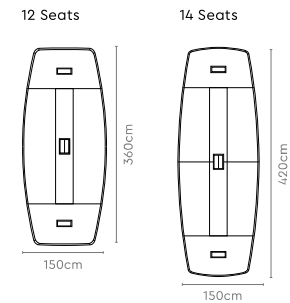

In the set Modular Conference Table

Straight (Main/Shared/End of LH & RH)

Straight (Shared)

Corner Module

V1 Corner

V2 Corner

V1 Head Module (1459mm)

V2 Head Module (1509mm)

Measurements

4 Seater

10 Seater

16 Seater

Pair with

Radix Hi-Stool

→ Pg 176

All sizes in cm

In the set Unitized Conference Table

PLT & Membrane Range

AV Range

The cutout highlight is for representation purposes only.

Unitized Conference Table

Measurements

PLT & Membrane Range

AV Range

Measurements

Standard Seating

Pair with
**Scintilla
High
Chair**

High Seating

All sizes in cm	Width	Depth	Height
Standard Seating	210.0	122.0	164.0
High Seating	210.0	122.0	192.0

POD

Mingle Concept

Features