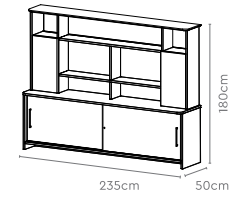

Aristo

Design Registered

Features

- The Aristo comes complete with softened corners and chamfered edges that offer user comfort and convenience.
- Its simple horizontal line pattern and dark wood grains make for an elegant finish.
- The soft-close sliding doors, with aluminium handles for back units, ensure ease of operation.

In the set

Aristo Executive Suite

Main Table

Back Unit 3

Back Unit 1

Back Unit 2

Pair with

Back Unit 4

Aero High Back Chair

→ Pg 79

Aristo Executive Suite

Measurements

Main Table RH

Main Table LH

Back Unit 1

Back Unit 2

Back Unit 3

Back Unit 4

All sizes in cm

	Width	Depth	Height
Main Table	165.0	75.0	75.0
	180.0	90.0	75.0
Back Unit 1	235.0	50.0	180.0
Back Unit 2	165.0/180.0	50.0	180.0
Back Unit 3	165.0/180.0/235.0	50.0	115.0
Back Unit 4	165.0/180.0/235.0	50.0	75.0