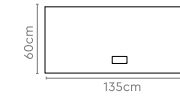

H1 Head Module
(1800mm)

Straight
(Shared)

H2 Head Module

Straight
(Main/Shared/End of LH & RH)

H2 Head Module
(2350mm)

Corner Module

Straight
(Main/Shared/End of LH & RH)

Corner Module