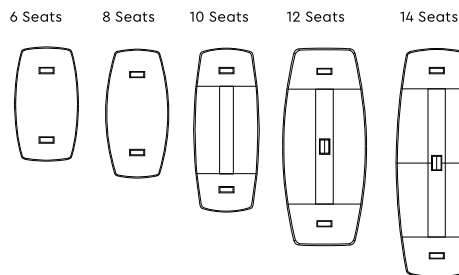

Unitized

Mingle Concept

Features

- Unitized is a sophisticated conferencing solution that ensures a clear screen view and easy access to power and AV connectivity.
- A concealed wire management system under the worktop keeps your desk clutter-free.
- Offered in both PLT and MEM options. MEM option includes Unitized AV.

In the set Unitized Conference Table

PLT & Membrane Range

AV Range

The cutout highlight is for representation purposes only.

Unitized Conference Table

Measurements

PLT & Membrane Range

AV Range