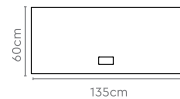

Straight
(Main/Shared/End of LH & RH)

Corner Module

Straight
(Shared)

V1 and V2 Head Module

Straight
(Main/Shared/End of LH & RH)

V1 Head Module
(1459mm)

V1 Corner

or