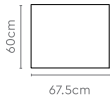

Straight
(Shared)