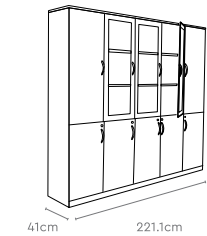

Impress Premium Suite

Measurements

Executive Desk

Mobile Side Unit

Mobile Pedestal

Credenza

All sizes in cm

	Width	Depth	Height
Executive Desk	180.0	90.0	75.0
	240.0	105.0	75.0
Mobile Side Unit	120.0	44.0	63.7
Mobile Pedestal	44.3	51.0	62.5
Credenza	221.1	41.0	200.0