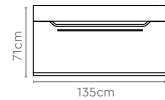

H2 Head Module
(2350mm)

Straight
(Main/Shared/End of LH & RH)

Corner Module

Straight
(Main/Shared/End of LH & RH)

Corner Module

Straight
(Shared)

Straight
(Main/Shared/End of LH & RH)

V1 Head Module
(1670mm)