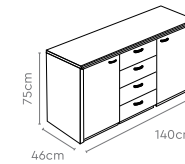

Arrive Premium Suite

Measurements

Main Desk

Mobile Cabinet

Pedestal

Back Unit

All sizes in cm

	Width	Depth	Height
Main Desk	360.0	105.0	75.0
Mobile Cabinet	190.7	48.0	60.0
Pedestal	48.0	64.0	60.0
Back Unit	100.0	48.0	204.0

Mobile Pedestal

Maestro Premium Suite

Measurements

Executive Desk

Side Unit

Joining Top

Bookcase Unit

Credenza