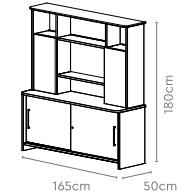

Arrive Premium Suite

Measurements

Main Desk

Mobile Cabinet

Pedestal

Back Unit

All sizes in cm

	Width	Depth	Height
Main Desk	360.0	105.0	75.0
Mobile Cabinet	190.7	48.0	60.0
Pedestal	48.0	64.0	60.0
Back Unit	100.0	48.0	204.0

Topaz Executive Suite

Measurements

Main Table RH

Main Table LH

Back Unit 1

Back Unit 2

Back Unit 3

Back Unit 4

All sizes in cm	Width	Depth	Height
Main Table	165.0	75.0	75.0
	180.0	90.0	75.0
Back Unit 1	235.0	50.0	180.0
Back Unit 2	165.0/180.0	50.0	180.0
Back Unit 3	165.0/180.0/235.0	50.0	115.0
Back Unit 4	165.0/180.0/235.0	50.0	75.0