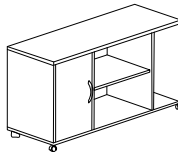

Mobile Side Unit

Pulse High Back Chair