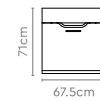

H2 Head Module

Corner Module

V1 and V2 Head Module

Measurements

Straight
(Main/Shared/End of LH & RH)

H1 Head Module
(1800mm)

Straight
(Shared)

Straight
(Main/Shared/End of LH & RH)