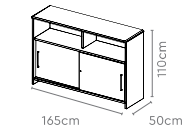

Marvel High Back Chair

→ Pg 69

Cignus Premium Suite

Measurements

Main Table + ERU RH
(with or without Pedestal)

Main Table + ERU LH
(with or without Pedestal)

Back Unit 1

Back Unit 2

Back Unit 3

Back Unit 4

All sizes in cm

	Width	Depth	Height
Main Table + ERU with Pedestal	165.0	195.0	75.0
	180.0	210.0	75.0
	210.0	225.0	75.0
	235.0	235.0	75.0
Main Table + ERU (W/o ERU Pedestal)	165.0	165.0	75.0
Back Unit 1	235.0	50.0	180.0
Back Unit 2	165.0/180.0	50.0	180.0
Back Unit 3	165.0/180.0/235.0	50.0	110.0
Back Unit 4	165.0/180.0/235.0	50.0	75.0