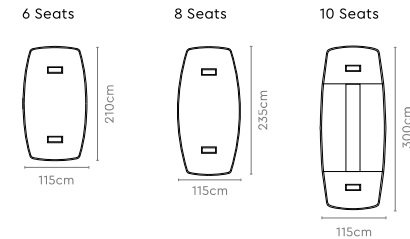

In the set Modular Conference Table

Straight (Main/Shared/End of LH & RH)

Straight (Shared)

Corner Module

V1 Corner

V2 Corner

V1 Head Module (1459mm)

V2 Head Module (1509mm)

Measurements

4 Seater

10 Seater

16 Seater

Pair with

Radix Hi-Stool

→ Pg 176

All sizes in cm

In the set Unitized Conference Table

PLT & Membrane Range

AV Range

The cutout highlight is for representation purposes only.

Unitized Conference Table

Measurements

PLT & Membrane Range

AV Range

Measurements

Standard Seating

Pair with
**Scintilla
High
Chair**

High Seating

All sizes in cm	Width	Depth	Height
Standard Seating	210.0	122.0	164.0
High Seating	210.0	122.0	192.0

POD

Mingle Concept

Features