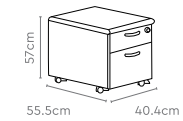

Mobile Pedestal

All sizes in cm	Width	Depth	Height
Executive Desk	180.0	90.0	75.0
Side Unit	120.0	60.0	73.0
Joining Top	105.0	120.0	75.0
Bookcase Unit	79.5	40.0	202.0
Credenza	140.0	46.0	75.0
Mobile Pedestal	40.4	55.5	57.0