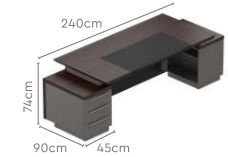

Grandeur Coffee Table

Grandeur Premium Suite

Features

- Truly modular design offers spacious main tables and ERUs with flexible configurations tailored to specific needs, including height-adjustable options for ergonomic flexibility.
- Meticulous detailing with worktop featuring an overhang on all four sides for a sleek, modern floating effect. Rose-gold aluminium trims and premium accents across the entire suite deliver a cohesive and sophisticated look.
- Integrated AV-ready power box with HDMI outlets reduces clutter and supports seamless connectivity. A range of back units, from low-height ERUs which can double up as back units to towering storage, ensure practicality and elegance.

Measurements

Desk

1800w Main Table + ERU

2400w Main Table

2400w Main Table + 1200w ERU

3000w Main Table

3000w Main Table + 1500w ERU

3000w Main Table + 1500w Height Adjustable ERU