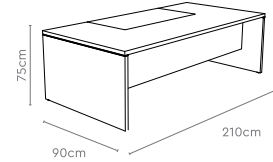

Independent Low Height Return Unit

Medium Height Back Unit

Marvel High Back Chair

→ Pg 69

Table Height Back Unit

Pedestal

Wardrobe Unit

Coeval Premium Suite

Measurements

Main Desk Option 1

Main Desk Option 2

Return Units LH & RH

Return Unit 700D LH

Return Unit 550D LH

Independent Low Height Return Unit LH

All sizes in cm	Width	Depth	Height	Height 2
Main Desk Option 1	240.0	105.0	75.0	-
Main Desk Option 2	210.0	90.0	75.0	-
Independent Low Height Return Unit	120.0	52.0	75.0	-
Return Unit 550D	150.0	55.0	75.0	-
Return Unit 700D	202.0	70.0	185.0	75.0

All sizes in cm	Width	Depth	Height	Height 2
Medium Height Back Unit	120.0	52.0	120.0	-
Table Height Back Unit	120.0	52.0	75.0	-
Display Unit	120.0	52.0	185.0	75.0
Flap-Up Unit	120.0	52.0	185.0	75.0
Wardrobe Unit	80.0	52.0	185.0	36.4
Pedestal	40.0	58.5	54.7	-