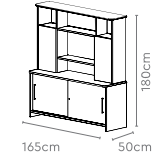

All sizes in cm	Width	Depth	Height	Height 2
Medium Height Back Unit	120.0	52.0	120.0	-
Table Height Back Unit	120.0	52.0	75.0	-
Display Unit	120.0	52.0	185.0	75.0
Flap-Up Unit	120.0	52.0	185.0	75.0
Wardrobe Unit	80.0	52.0	185.0	36.4
Pedestal	40.0	58.5	54.7	-

Back Unit 3

Back Unit 4

All sizes in cm

	Width	Depth	Height
Main Table + ERU with Pedestal	165.0	195.0	75.0
	180.0	210.0	75.0
	210.0	225.0	75.0
	235.0	235.0	75.0
Main Table + ERU (W/o ERU Pedestal)	165.0	165.0	75.0
Back Unit 1	235.0	50.0	180.0
Back Unit 2	165.0/180.0	50.0	180.0
Back Unit 3	165.0/180.0/235.0	50.0	115.0
Back Unit 4	165.0/180.0/235.0	50.0	75.0

Ace Full Back Chair

Topaz Premium Suite

Measurements

Main Table + ERU RH (with or without Pedestal)

Main Table + ERU LH (with or without Pedestal)

Back Unit 1

Back Unit 2

Back Unit 3

Back Unit 4

All sizes in cm

	Width	Depth	Height
Main Table + ERU with Pedestal	165.0	195.0	75.0
	180.0	210.0	75.0
	210.0	225.0	75.0
	235.0	235.0	75.0
Main Table + ERU (W/o ERU Pedestal)	165.0	165.0	75.0
Back Unit 1	235.0	50.0	180.0
Back Unit 2	165.0/180.0	50.0	180.0
Back Unit 3	165.0/180.0/235.0	50.0	110.0
Back Unit 4	165.0/180.0/235.0	50.0	75.0