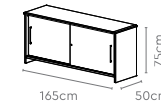

All sizes in cm	Width	Depth	Height	Height 2
Medium Height Back Unit	120.0	52.0	120.0	-
Table Height Back Unit	120.0	52.0	75.0	-
Display Unit	120.0	52.0	185.0	75.0
Flap-Up Unit	120.0	52.0	185.0	75.0
Wardrobe Unit	80.0	52.0	185.0	36.4
Pedestal	40.0	58.5	54.7	-

Marvel High Back Chair

→ Pg 69

Aristo Premium Suite

Measurements

Main Table + ERU RH
(with or without Pedestal)

Main Table + ERU LH
(with or without Pedestal)

Back Unit 1

Back Unit 2

Back Unit 3

Back Unit 4

All sizes in cm

	Width	Depth	Height
Main Table + ERU with Pedestal	165.0	195.0	75.0
	180.0	210.0	75.0
	210.0	225.0	75.0
	235.0	235.0	75.0
Main Table + ERU (W/o ERU Pedestal)	165.0	165.0	75.0
Back Unit 1	235.0	50.0	180.0
Back Unit 2	165.0/180.0	50.0	180.0
Back Unit 3	165.0/180.0/235.0	50.0	115.0
Back Unit 4	165.0/180.0/235.0	50.0	75.0