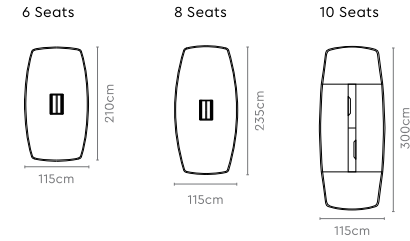

In the set Modular Conference Table

Straight (Main/Shared/End of LH & RH)

Straight (Shared)

Corner Module

V1 Corner

V2 Corner

V1 Head Module (1459mm)

V2 Head Module (1509mm)

Measurements

4 Seater

10 Seater

16 Seater

Pair with

Radix Hi-Stool

→ Pg 176

All sizes in cm

In the set Unitized Conference Table

PLT & Membrane Range

AV Range

The cutout highlight is for representation purposes only.

Unitized Conference Table

Measurements

PLT & Membrane Range

AV Range