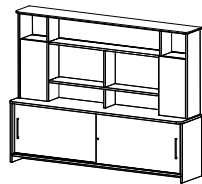

Back Unit 1

Back Unit 4

Marvel High Back Chair