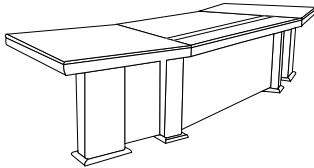

Main Desk

Pair with

Back Unit