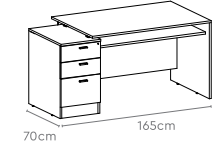

Middle Desk RH