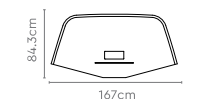

Straight
(Shared)

Straight
(Main/Shared/End of LH & RH)

Corner Module

Straight
(Main/Shared/End of LH & RH)

Corner Module

Straight
(Shared)

Straight
(Main/Shared/End of LH & RH)

V1 Head Module
(1670mm)