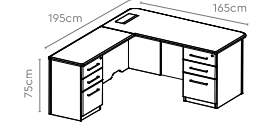

All sizes in cm	Width	Depth	Height	Height 2
Medium Height Back Unit	120.0	52.0	120.0	-
Table Height Back Unit	120.0	52.0	75.0	-
Display Unit	120.0	52.0	185.0	75.0
Flap-Up Unit	120.0	52.0	185.0	75.0
Wardrobe Unit	80.0	52.0	185.0	36.4
Pedestal	40.0	58.5	54.7	-

Marvel High Back Chair

→ Pg 69

Aristo Premium Suite

Measurements

Main Table + ERU RH
(with or without Pedestal)

Main Table + ERU LH
(with or without Pedestal)

Back Unit 1

Back Unit 2

Back Unit 3

Back Unit 4

All sizes in cm

	Width	Depth	Height
Main Table + ERU with Pedestal	165.0	195.0	75.0
	180.0	210.0	75.0
	210.0	225.0	75.0
	235.0	235.0	75.0
Main Table + ERU (W/o ERU Pedestal)	165.0	165.0	75.0
Back Unit 1	235.0	50.0	180.0
Back Unit 2	165.0/180.0	50.0	180.0
Back Unit 3	165.0/180.0/235.0	50.0	115.0
Back Unit 4	165.0/180.0/235.0	50.0	75.0