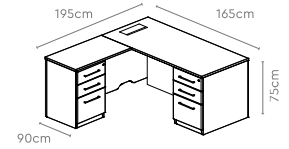

Ace Full Back Chair

Topaz Premium Suite

Measurements

Main Table + ERU RH (with or without Pedestal)

Main Table + ERU LH (with or without Pedestal)

Back Unit 1

Back Unit 2

Back Unit 3

Back Unit 4

All sizes in cm

	Width	Depth	Height
Main Table + ERU with Pedestal	165.0	195.0	75.0
	180.0	210.0	75.0
	210.0	225.0	75.0
	235.0	235.0	75.0
Main Table + ERU (W/o ERU Pedestal)	165.0	165.0	75.0
Back Unit 1	235.0	50.0	180.0
Back Unit 2	165.0/180.0	50.0	180.0
Back Unit 3	165.0/180.0/235.0	50.0	110.0
Back Unit 4	165.0/180.0/235.0	50.0	75.0