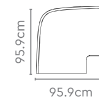

Corner Module