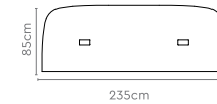

H1 Head Module
(1800mm)

Straight
(Shared)

H2 Head Module

Straight
(Main/Shared/End of LH & RH)

H2 Head Module
(2350mm)

Corner Module

Straight
(Main/Shared/End of LH & RH)

Corner Module