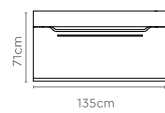

H2 Head Module

Corner Module

V1 and V2 Head Module

Measurements

Straight
(Main/Shared/End of LH & RH)

H1 Head Module
(1800mm)

Straight
(Shared)

Straight
(Main/Shared/End of LH & RH)