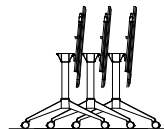

Stacked Condition

All sizes in cm	Width	Depth	Height
2 Seater	120.0/135.0	60.0	75.0
4 Seater	150.0/165.0	75.0	75.0
6 Seater	180.0	75.0	75.0