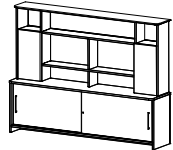

Aristo

Design Registered

Features

- The Aristo comes complete with softened corners and chamfered edges that offer user comfort and convenience.
- Its simple horizontal line pattern and dark wood grains make for an elegant finish.
- The soft-close sliding doors, with aluminium handles for back units, ensure ease of operation.

In the set

Aristo Executive Suite

Main Table

Back Unit 3

Back Unit 1

Back Unit 2

Pair with

Back Unit 4

Aero High Back Chair

→ Pg 79

Aristo Executive Suite

Measurements

Main Table RH

Main Table LH

Back Unit 1

Back Unit 2

Back Unit 3

Back Unit 4

All sizes in cm

	Width	Depth	Height
Main Table	165.0	75.0	75.0
	180.0	90.0	75.0
Back Unit 1	235.0	50.0	180.0
Back Unit 2	165.0/180.0	50.0	180.0
Back Unit 3	165.0/180.0/235.0	50.0	115.0
Back Unit 4	165.0/180.0/235.0	50.0	75.0