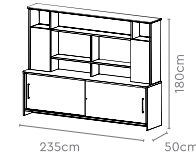

All sizes in cm	Width	Depth	Height	Height 2
Medium Height Back Unit	120.0	52.0	120.0	-
Table Height Back Unit	120.0	52.0	75.0	-
Display Unit	120.0	52.0	185.0	75.0
Flap-Up Unit	120.0	52.0	185.0	75.0
Wardrobe Unit	80.0	52.0	185.0	36.4
Pedestal	40.0	58.5	54.7	-

Ace Full Back Chair

Topaz Premium Suite

Measurements

Main Table + ERU RH (with or without Pedestal)

Main Table + ERU LH (with or without Pedestal)

Back Unit 1

Back Unit 2

Back Unit 3

Back Unit 4

All sizes in cm

	Width	Depth	Height
Main Table + ERU with Pedestal	165.0	195.0	75.0
	180.0	210.0	75.0
	210.0	225.0	75.0
	235.0	235.0	75.0
Main Table + ERU (W/o ERU Pedestal)	165.0	165.0	75.0
Back Unit 1	235.0	50.0	180.0
Back Unit 2	165.0/180.0	50.0	180.0
Back Unit 3	165.0/180.0/235.0	50.0	110.0
Back Unit 4	165.0/180.0/235.0	50.0	75.0