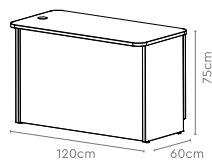

Measurements

Main Table 1