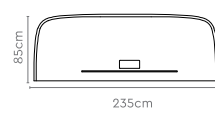

H2 Head Module
(2350mm)