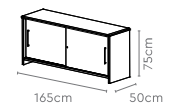

All sizes in cm	Width	Depth	Height	Height 2
Medium Height Back Unit	120.0	52.0	120.0	-
Table Height Back Unit	120.0	52.0	75.0	-
Display Unit	120.0	52.0	185.0	75.0
Flap-Up Unit	120.0	52.0	185.0	75.0
Wardrobe Unit	80.0	52.0	185.0	36.4
Pedestal	40.0	58.5	54.7	-

Back Unit 3

Back Unit 4

All sizes in cm

	Width	Depth	Height
Main Table + ERU with Pedestal	165.0	195.0	75.0
	180.0	210.0	75.0
	210.0	225.0	75.0
	235.0	235.0	75.0
Main Table + ERU (W/o ERU Pedestal)	165.0	165.0	75.0
Back Unit 1	235.0	50.0	180.0
Back Unit 2	165.0/180.0	50.0	180.0
Back Unit 3	165.0/180.0/235.0	50.0	115.0
Back Unit 4	165.0/180.0/235.0	50.0	75.0

Ace Full Back Chair

Topaz Premium Suite

Measurements

Main Table + ERU RH (with or without Pedestal)

Main Table + ERU LH (with or without Pedestal)

Back Unit 1

Back Unit 2

Back Unit 3

Back Unit 4

All sizes in cm

	Width	Depth	Height
Main Table + ERU with Pedestal	165.0	195.0	75.0
	180.0	210.0	75.0
	210.0	225.0	75.0
	235.0	235.0	75.0
Main Table + ERU (W/o ERU Pedestal)	165.0	165.0	75.0
Back Unit 1	235.0	50.0	180.0
Back Unit 2	165.0/180.0	50.0	180.0
Back Unit 3	165.0/180.0/235.0	50.0	110.0
Back Unit 4	165.0/180.0/235.0	50.0	75.0