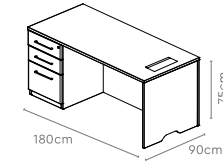

Topaz Executive Suite

Measurements

Main Table RH