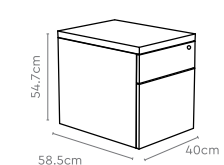

Measurements

Main Desk Option 1

Main Desk Option 2

Return Units LH & RH

Return Unit 700D LH

Return Unit 550D LH

Independent Low Height Return Unit LH

All sizes in cm	Width	Depth	Height	Height 2
Main Desk Option 1	240.0	105.0	75.0	-
Main Desk Option 2	210.0	90.0	75.0	-
Independent Low Height Return Unit	120.0	52.0	75.0	-
Return Unit 550D	150.0	55.0	75.0	-
Return Unit 700D	202.0	70.0	185.0	75.0

Coeval Premium Suite

Measurements

Medium Height Back Unit

Table Height Back Unit

Display Unit

Flap-Up Unit

Wardrobe Unit

Pedestal

All sizes in cm	Width	Depth	Height	Height 2
Medium Height Back Unit	120.0	52.0	120.0	-
Table Height Back Unit	120.0	52.0	75.0	-
Display Unit	120.0	52.0	185.0	75.0
Flap-Up Unit	120.0	52.0	185.0	75.0
Wardrobe Unit	80.0	52.0	185.0	36.4
Pedestal	40.0	58.5	54.7	-

Arrive Premium Suite

Measurements

Main Desk

Mobile Cabinet

Pedestal

Back Unit

All sizes in cm

	Width	Depth	Height
Main Desk	360.0	105.0	75.0
Mobile Cabinet	190.7	48.0	60.0
Pedestal	48.0	64.0	60.0
Back Unit	100.0	48.0	204.0