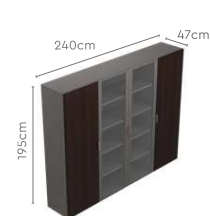

Tall Back Unit 1950H