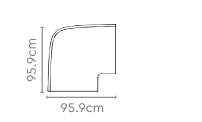

Corner Module

Straight
(Main/Shared/End of LH & RH)