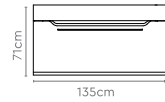

H2 Head Module

Corner Module

V1 and V2 Head Module

Measurements

Straight
(Main/Shared/End of LH & RH)

H1 Head Module
(1800mm)

Straight
(Shared)

Straight
(Main/Shared/End of LH & RH)