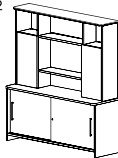

Aristo

Design Registered

Features

- The Aristo comes complete with softened corners and chamfered edges that offer user comfort and convenience.
- Its simple horizontal line pattern and dark wood grains make for an elegant finish.
- The soft-close sliding doors, with aluminium handles for back units, ensure ease of operation.

In the set

Aristo Executive Suite

Main Table

Back Unit 3

Back Unit 1

Back Unit 2

Pair with

Back Unit 4

Aero High Back Chair

→ Pg 79

Aristo Executive Suite

Measurements

Main Table RH

Main Table LH

Back Unit 1

Back Unit 2

Back Unit 3

Back Unit 4

All sizes in cm

	Width	Depth	Height
Main Table	165.0	75.0	75.0
	180.0	90.0	75.0
Back Unit 1	235.0	50.0	180.0
Back Unit 2	165.0/180.0	50.0	180.0
Back Unit 3	165.0/180.0/235.0	50.0	115.0
Back Unit 4	165.0/180.0/235.0	50.0	75.0