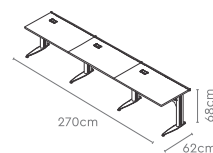

3-Seater (Desktop/Laptop)