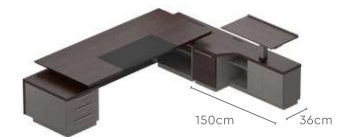

Measurements

Desk

1800w Main Table + ERU

2400w Main Table

2400w Main Table + 1200w ERU

3000w Main Table

3000w Main Table + 1500w ERU

3000w Main Table + 1500w Height Adjustable ERU