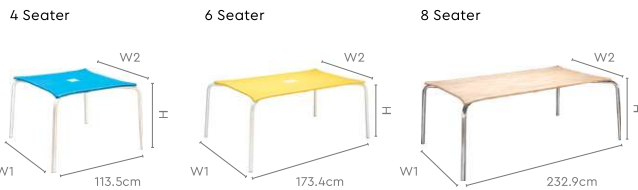

Measurements