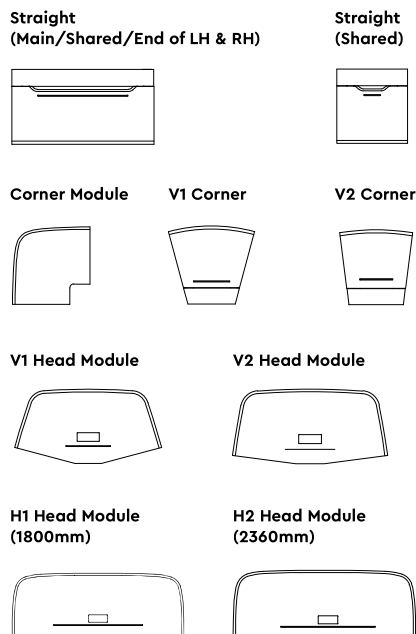

Features

- Elegance AV is a modular conference table that can be configured to accommodate any number of seats.
- The cantilever module design of this product offers plenty of legroom, ensuring comfortable meetings.
- Includes a convenient full-length wooden access flap, providing easy access to power and data. Keep your desk clutter-free with a power module conveniently tucked away under the worktop.
- Option to include an integrated cable cubby with a retractor provision.

In the set Elegance AV Conference Table