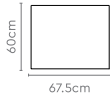

Straight
(Shared)