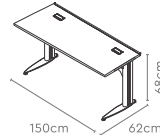

2-Seater (Desktop)