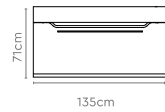

Straight
(Main/Shared/End of LH & RH)