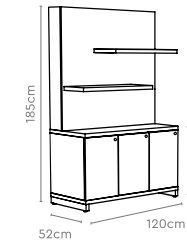

Measurements

Main Desk Option 1

Main Desk Option 2

Return Units LH & RH

Return Unit 700D LH

Return Unit 550D LH

Independent Low Height Return Unit LH

All sizes in cm	Width	Depth	Height	Height 2
Main Desk Option 1	240.0	105.0	75.0	-
Main Desk Option 2	210.0	90.0	75.0	-
Independent Low Height Return Unit	120.0	52.0	75.0	-
Return Unit 550D	150.0	55.0	75.0	-
Return Unit 700D	202.0	70.0	185.0	75.0

Coeval Premium Suite

Measurements

Medium Height Back Unit

Table Height Back Unit

Display Unit

Flap-Up Unit

Wardrobe Unit

Pedestal

All sizes in cm	Width	Depth	Height	Height 2
Medium Height Back Unit	120.0	52.0	120.0	-
Table Height Back Unit	120.0	52.0	75.0	-
Display Unit	120.0	52.0	185.0	75.0
Flap-Up Unit	120.0	52.0	185.0	75.0
Wardrobe Unit	80.0	52.0	185.0	36.4
Pedestal	40.0	58.5	54.7	-

Arrive Premium Suite

Measurements

Main Desk

Mobile Cabinet

Pedestal

Back Unit

All sizes in cm

	Width	Depth	Height
Main Desk	360.0	105.0	75.0
Mobile Cabinet	190.7	48.0	60.0
Pedestal	48.0	64.0	60.0
Back Unit	100.0	48.0	204.0