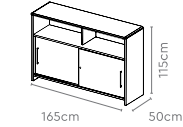

All sizes in cm	Width	Depth	Height	Height 2
Medium Height Back Unit	120.0	52.0	120.0	-
Table Height Back Unit	120.0	52.0	75.0	-
Display Unit	120.0	52.0	185.0	75.0
Flap-Up Unit	120.0	52.0	185.0	75.0
Wardrobe Unit	80.0	52.0	185.0	36.4
Pedestal	40.0	58.5	54.7	-

Marvel High Back Chair

→ Pg 69

Aristo Premium Suite

Measurements

Main Table + ERU RH
(with or without Pedestal)

Main Table + ERU LH
(with or without Pedestal)

Back Unit 1

Back Unit 2

Back Unit 3

Back Unit 4

All sizes in cm

	Width	Depth	Height
Main Table + ERU with Pedestal	165.0	195.0	75.0
	180.0	210.0	75.0
	210.0	225.0	75.0
	235.0	235.0	75.0
Main Table + ERU (W/o ERU Pedestal)	165.0	165.0	75.0
Back Unit 1	235.0	50.0	180.0
Back Unit 2	165.0/180.0	50.0	180.0
Back Unit 3	165.0/180.0/235.0	50.0	115.0
Back Unit 4	165.0/180.0/235.0	50.0	75.0