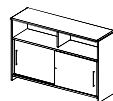

Cignus

Design Registered

Features

- The swan-like flowing design of the Cignus desk is aesthetically highlighted with its contrasting colour scheme.
- All of its back units blend seamlessly with the main table, creating a rich and aesthetic office space.
- The flowing lines on the Cignus continue on its modesty, with a slanted cut to the panel that perfectly complements the return unit.

In the set above

Cignus Executive Suite

Pair with

Back Unit 3

→ Pg 74

Cignus Executive Suite

Measurements

All sizes in cm	Width	Depth	Height
Main Table	165.0	75.0	75.0
	180.0	90.0	75.0
Back Unit 1	235.0	50.0	180.0
Back Unit 2	165.0/180.0	50.0	180.0
Back Unit 3	165.0/180.0/235.0	50.0	115.0
Back Unit 4	165.0/180.0/235.0	50.0	75.0