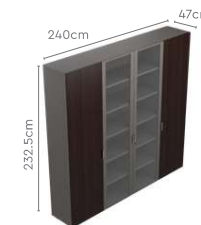

Back Storage Units

Tall Back Unit 2325H