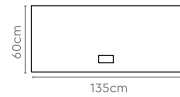

Straight
(Main/Shared/End of LH & RH)