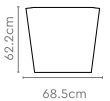

V2 Corner

The cutout highlight is for representation purposes only.