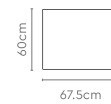

H1 Head Module (1800mm)

H2 Head Module (2350mm)

The cutout highlight is for representation purposes only.

Modular

Closed Layout

H1 Head Module

Measurements

Straight
(Main/Shared/End of LH & RH)

H1 Head Module
(1800mm)

H2 Head Module

Straight
(Main/Shared/End of LH & RH)

H2 Head Module
(2350mm)

Straight
(Shared)

Corner Module

Straight
(Main/Shared/End of LH & RH)

Corner Module