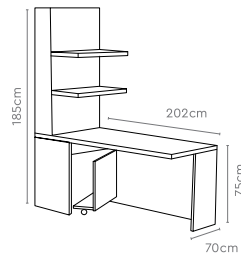

Measurements

Main Desk Option 1

Main Desk Option 2

Return Units LH & RH

Return Unit 700D LH

Return Unit 550D LH

Independent Low Height Return Unit LH

All sizes in cm	Width	Depth	Height	Height 2
Main Desk Option 1	240.0	105.0	75.0	-
Main Desk Option 2	210.0	90.0	75.0	-
Independent Low Height Return Unit	120.0	52.0	75.0	-
Return Unit 550D	150.0	55.0	75.0	-
Return Unit 700D	202.0	70.0	185.0	75.0

Coeval Premium Suite

Measurements

Medium Height Back Unit

Table Height Back Unit

Display Unit

Flap-Up Unit

Wardrobe Unit

Pedestal

All sizes in cm	Width	Depth	Height	Height 2
Medium Height Back Unit	120.0	52.0	120.0	-
Table Height Back Unit	120.0	52.0	75.0	-
Display Unit	120.0	52.0	185.0	75.0
Flap-Up Unit	120.0	52.0	185.0	75.0
Wardrobe Unit	80.0	52.0	185.0	36.4
Pedestal	40.0	58.5	54.7	-

Arrive Premium Suite

Measurements

Main Desk

Mobile Cabinet

Pedestal

Back Unit

All sizes in cm

	Width	Depth	Height
Main Desk	360.0	105.0	75.0
Mobile Cabinet	190.7	48.0	60.0
Pedestal	48.0	64.0	60.0
Back Unit	100.0	48.0	204.0