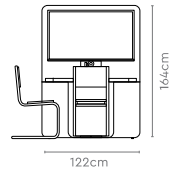

Measurements

Standard Seating

Pair with
**Scintilla
High
Chair**

High Seating

All sizes in cm	Width	Depth	Height
Standard Seating	210.0	122.0	164.0
High Seating	210.0	122.0	192.0

POD

Mingle Concept

Features