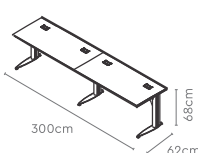

All sizes in cm

	Width	Depth	Height
1-Seater (Desktop/Laptop)	90.0	62.0	68.0
2-Seater (Laptop)	135.0	62.0	68.0
2-Seater (Desktop)	150.0	62.0	68.0
3-Seater (Desktop/Laptop)	270.0	62.0	68.0
4-Seater (Laptop)	270.0	62.0	68.0
4-Seater (Desktop)	300.0	62.0	68.0