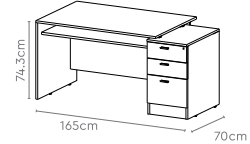

Middle Desk LH