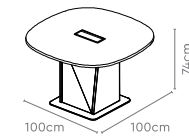

Measurements

Circular