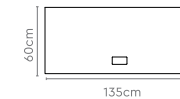

Straight
(Main/Shared/End of LH & RH)

Corner Module

Straight
(Shared)

V1 and V2 Head Module

Straight
(Main/Shared/End of LH & RH)

V1 Head Module
(1459mm)

V1 Corner

or