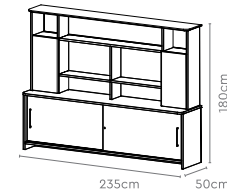

Cignus

Design Registered

Features

- The swan-like flowing design of the Cignus desk is aesthetically highlighted with its contrasting colour scheme.
- All of its back units blend seamlessly with the main table, creating a rich and aesthetic office space.
- The flowing lines on the Cignus continue on its modesty, with a slanted cut to the panel that perfectly complements the return unit.

In the set above

Cignus Executive Suite

Pair with

→ Pg 74

Cignus Executive Suite

Measurements

Back Unit 1

All sizes in cm	Width	Depth	Height
Main Table	165.0	75.0	75.0
	180.0	90.0	75.0
Back Unit 1	235.0	50.0	180.0
Back Unit 2	165.0/180.0	50.0	180.0
Back Unit 3	165.0/180.0/235.0	50.0	115.0
Back Unit 4	165.0/180.0/235.0	50.0	75.0