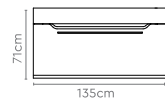

H2 Head Module
(2350mm)

Straight
(Main/Shared/End of LH & RH)

Corner Module

Straight
(Main/Shared/End of LH & RH)

Corner Module

Straight
(Shared)

Straight
(Main/Shared/End of LH & RH)

V1 Head Module
(1670mm)