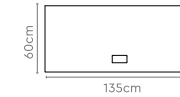

Straight
(Main/Shared/End of LH & RH)