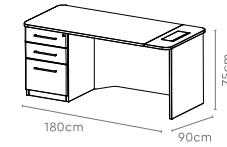

Cignus Executive Suite

Measurements

Main Table RH