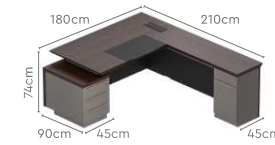

Grandeur Coffee Table

Grandeur Premium Suite

Features

- Truly modular design offers spacious main tables and ERUs with flexible configurations tailored to specific needs, including height-adjustable options for ergonomic flexibility.
- Meticulous detailing with worktop featuring an overhang on all four sides for a sleek, modern floating effect. Rose-gold aluminium trims and premium accents across the entire suite deliver a cohesive and sophisticated look.
- Integrated AV-ready power box with HDMI outlets reduces clutter and supports seamless connectivity. A range of back units, from low-height ERUs which can double up as back units to towering storage, ensure practicality and elegance.

Measurements

Desk

1800w Main Table + ERU

2400w Main Table

2400w Main Table + 1200w ERU

3000w Main Table

3000w Main Table + 1500w ERU

3000w Main Table + 1500w Height Adjustable ERU

Arrive Premium Suite

Measurements

Main Desk

Mobile Cabinet

Pedestal

Back Unit

All sizes in cm

	Width	Depth	Height
Main Desk	360.0	105.0	75.0
Mobile Cabinet	190.7	48.0	60.0
Pedestal	48.0	64.0	60.0
Back Unit	100.0	48.0	204.0