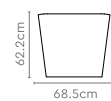

V2 Corner

The cutout highlight is for representation purposes only.