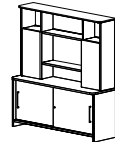

All sizes in cm	Width	Depth	Height	Height 2
Medium Height Back Unit	120.0	52.0	120.0	-
Table Height Back Unit	120.0	52.0	75.0	-
Display Unit	120.0	52.0	185.0	75.0
Flap-Up Unit	120.0	52.0	185.0	75.0
Wardrobe Unit	80.0	52.0	185.0	36.4
Pedestal	40.0	58.5	54.7	-

In the set above

Topaz Premium Suite

Main Table + ERU (with or without Pedestal)

Back Unit 3

Pair with

Back Unit 1

Back Unit 2

Back Unit 4