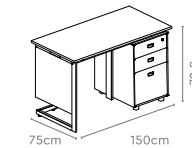

Finesse

Features

- The Finesse Desk offers options of LHS or RHS configuration to suit any cabin layout.
- Pair your executive desk with a matching side unit and HDU storage unit for a seamless workspace.
- Executive desks and side units are available in different sizes to suit varying cabin sizes.
- Convenient cut-outs on the worktop for efficient and clutter-free wire management.

Measurements

Pair with

Thrill Executive High Back Chair

→ Pg 72

All sizes in cm	Width	Depth	Height
Executive Desk 1	120.0	60.0	74.0
Executive Desk 2	150.0	75.0	74.0
Executive Desk 3	165.0	90.0	74.0
Executive Desk 4	180.0	90.0	74.0
ERU 1	105.0	45.0	70.5
ERU 2	155.0	45.0	70.5
HDU	128.0	42.5	70.5

Executive Desk 2 comes as a set with ERU 1.

Enterprise

Features

- The Enterprise office desk has copious storage housed within a compact design.
- Available in a variety of sizes, with the 150 and 165 cm width variants featuring a wooden modesty panel for privacy.
- Wire slots are provided in the top frame for efficient wire management. A vertical and horizontal wire carrier ensures a clutter-free and organised desk space.
- You can accessorise the Enterprise table with a CPU mount, to free up floor space.

Measurements

LH Table

RH Table

Pedestal

All sizes in cm	Width	Depth	Height
Executive Desk (LH/RH unit)	120.0	60.0	72.8
	135.0/150.0	75.0	72.8
	165.0	90.0	72.8

Modesty Panel given in 150 and 165cm width variants only.