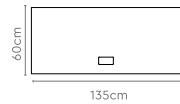

Straight
(Main/Shared/End of LH & RH)