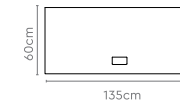

H1 Head Module
(1800mm)

Straight
(Shared)

H2 Head Module

Straight
(Main/Shared/End of LH & RH)

H2 Head Module
(2350mm)

Corner Module

Straight
(Main/Shared/End of LH & RH)

Corner Module