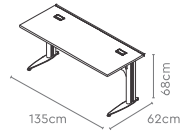

2-Seater (Laptop)