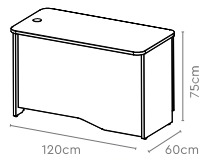

Measurements

Main Table 1