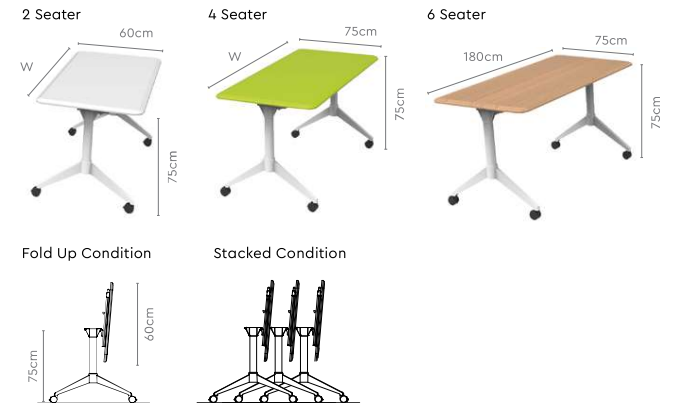

Measurements

All sizes in cm	Width	Depth	Height
2 Seater	120.0/135.0	60.0	75.0
4 Seater	150.0/165.0	75.0	75.0
6 Seater	180.0	75.0	75.0