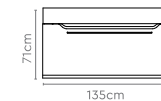

H2 Head Module

Corner Module

V1 and V2 Head Module

Measurements

Straight
(Main/Shared/End of LH & RH)

H1 Head Module
(1800mm)

Straight
(Main/Shared/End of LH & RH)

H2 Head Module
(2350mm)