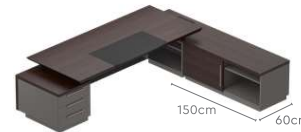

Measurements

Desk

1800w Main Table + ERU

2400w Main Table

2400w Main Table + 1200w ERU

3000w Main Table

3000w Main Table + 1500w ERU

3000w Main Table + 1500w Height Adjustable ERU

Back Storage Units

Tall Back Unit 2325H

Tall Back Unit 1950H

Medium Back Unit

Grandeur Premium Suite

Features

- The suite features a range of compact and versatile back storage units and allied products that align with the main desk's premium design. The elegant Grandeur side and coffee tables keep the workspace neat and organised, empowering focus without distractions.
- The Team Discussion Table's optional retrofit display attachment invites flexible interaction, ideal for brainstorming. The Grandeur Display Mount supports modern AV setups, meeting the needs of dynamic presentations and collaboration.
- The 3-point locking mechanism secures materials, ensuring safety.