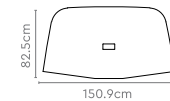

V2 Head Module
(1509mm)