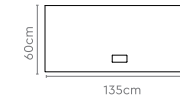

V2 Head Module
(1509mm)

V2 Corner

The cutout highlight is for representation purposes only.

Modular

Open Layout

H1 Head Module

Measurements

Straight
(Main/Shared/End of LH & RH)