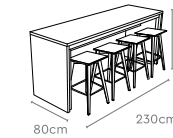

Measurements

4 Seater