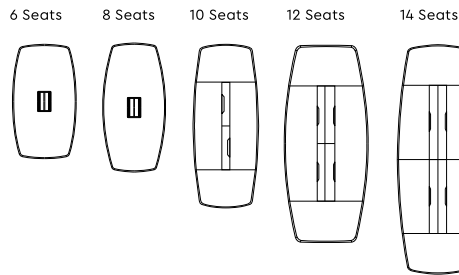

Measurements

4 Seater

10 Seater

16 Seater

Pair with

Radix Hi-Stool

→ Pg 176

All sizes in cm

	Width	Depth	Height
4 Seater	230.0	80.0	105.0
10 Seater	320.0	120.0	105.0
16 Seater	500.0	120.0	105.0

Unitized

Mingle Concept

Features

- Unitized is a sophisticated conferencing solution that ensures a clear screen view and easy access to power and AV connectivity.
- A concealed wire management system under the worktop keeps your desk clutter-free.
- Offered in both PLT and MEM options. MEM option includes Unitized AV.

In the set Unitized Conference Table

PLT & Membrane Range

AV Range

The cutout highlight is for representation purposes only.

Unitized Conference Table

Measurements

PLT & Membrane Range

AV Range