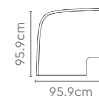

Corner Module