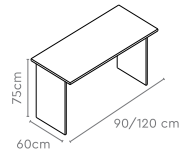

Executive Desk