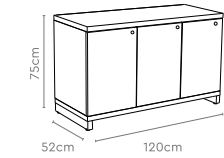

Measurements

Main Desk Option 1

Main Desk Option 2

Return Units LH & RH

Return Unit 700D LH

Return Unit 550D LH

Independent Low Height Return Unit LH

All sizes in cm	Width	Depth	Height	Height 2
Main Desk Option 1	240.0	105.0	75.0	-
Main Desk Option 2	210.0	90.0	75.0	-
Independent Low Height Return Unit	120.0	52.0	75.0	-
Return Unit 550D	150.0	55.0	75.0	-
Return Unit 700D	202.0	70.0	185.0	75.0

Coeval Premium Suite

Measurements

Medium Height Back Unit

Table Height Back Unit

Display Unit

Flap-Up Unit

Wardrobe Unit

Pedestal

All sizes in cm	Width	Depth	Height	Height 2
Medium Height Back Unit	120.0	52.0	120.0	-
Table Height Back Unit	120.0	52.0	75.0	-
Display Unit	120.0	52.0	185.0	75.0
Flap-Up Unit	120.0	52.0	185.0	75.0
Wardrobe Unit	80.0	52.0	185.0	36.4
Pedestal	40.0	58.5	54.7	-

Arrive Premium Suite

Measurements

Main Desk

Mobile Cabinet

Pedestal

Back Unit

All sizes in cm

	Width	Depth	Height
Main Desk	360.0	105.0	75.0
Mobile Cabinet	190.7	48.0	60.0
Pedestal	48.0	64.0	60.0
Back Unit	100.0	48.0	204.0