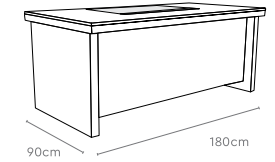

Impress Premium Suite

Measurements

Executive Desk

Mobile Side Unit

Mobile Pedestal

Credenza

All sizes in cm

	Width	Depth	Height
Executive Desk	180.0	90.0	75.0
	240.0	105.0	75.0
Mobile Side Unit	120.0	44.0	63.7
Mobile Pedestal	44.3	51.0	62.5
Credenza	221.1	41.0	200.0