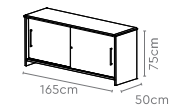

Marvel High Back Chair

→ Pg 69

Cignus Premium Suite

Measurements

Main Table + ERU RH
(with or without Pedestal)

Main Table + ERU LH
(with or without Pedestal)

Back Unit 1

Back Unit 2

Back Unit 3

Back Unit 4

All sizes in cm

	Width	Depth	Height
Main Table + ERU with Pedestal	165.0	195.0	75.0
	180.0	210.0	75.0
	210.0	225.0	75.0
	235.0	235.0	75.0
Main Table + ERU (W/o ERU Pedestal)	165.0	165.0	75.0
Back Unit 1	235.0	50.0	180.0
Back Unit 2	165.0/180.0	50.0	180.0
Back Unit 3	165.0/180.0/235.0	50.0	110.0
Back Unit 4	165.0/180.0/235.0	50.0	75.0