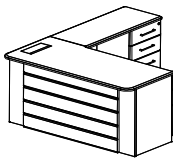

Aristo Premium Suite

Main Table + ERU
(with or without Pedestal)