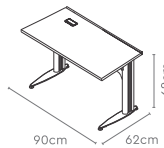

Measurements

1-Seater (Desktop/Laptop)