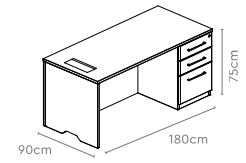

Main Table LH