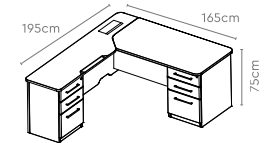

Marvel High Back Chair

→ Pg 69

Cignus Premium Suite

Measurements

Main Table + ERU RH
(with or without Pedestal)

Main Table + ERU LH
(with or without Pedestal)

Back Unit 1

Back Unit 2

Back Unit 3

Back Unit 4

All sizes in cm

	Width	Depth	Height
Main Table + ERU with Pedestal	165.0	195.0	75.0
	180.0	210.0	75.0
	210.0	225.0	75.0
	235.0	235.0	75.0
Main Table + ERU (W/o ERU Pedestal)	165.0	165.0	75.0
Back Unit 1	235.0	50.0	180.0
Back Unit 2	165.0/180.0	50.0	180.0
Back Unit 3	165.0/180.0/235.0	50.0	110.0
Back Unit 4	165.0/180.0/235.0	50.0	75.0