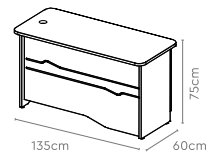

Main Table 2

All sizes in cm	Width	Depth	Height
Main Table 1	120.0	60.0	75.0
Main Table 2	135.0	60.0	75.0