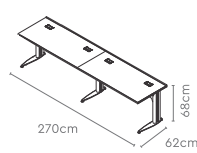

4-Seater (Laptop)