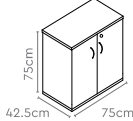

Measurements

Executive Desk

Side Unit

Pair with

→ Pg 79

Mobile Pedestal

Credenza

All sizes in cm	Width	Depth	Height
Executive Desk	90.0/120.0	60.0	75.0
	135.0	75.0	75.0
Side Unit	90.0/120.0	45.0	75.0
Mobile Pedestal	39.0	43.5	52.9
Credenza	75.0	42.5	75.0