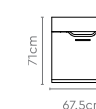

Straight
(Shared)