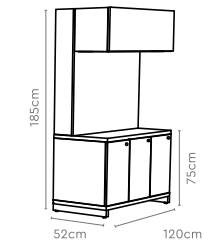

Measurements

Main Desk Option 1

Main Desk Option 2

Return Units LH & RH

Return Unit 700D LH

Return Unit 550D LH

Independent Low Height Return Unit LH

All sizes in cm	Width	Depth	Height	Height 2
Main Desk Option 1	240.0	105.0	75.0	-
Main Desk Option 2	210.0	90.0	75.0	-
Independent Low Height Return Unit	120.0	52.0	75.0	-
Return Unit 550D	150.0	55.0	75.0	-
Return Unit 700D	202.0	70.0	185.0	75.0

Coeval Premium Suite

Measurements

Medium Height Back Unit

Table Height Back Unit

Display Unit

Flap-Up Unit

Wardrobe Unit

Pedestal

All sizes in cm	Width	Depth	Height	Height 2
Medium Height Back Unit	120.0	52.0	120.0	-
Table Height Back Unit	120.0	52.0	75.0	-
Display Unit	120.0	52.0	185.0	75.0
Flap-Up Unit	120.0	52.0	185.0	75.0
Wardrobe Unit	80.0	52.0	185.0	36.4
Pedestal	40.0	58.5	54.7	-

Arrive Premium Suite

Measurements

Main Desk

Mobile Cabinet

Pedestal

Back Unit

All sizes in cm

	Width	Depth	Height
Main Desk	360.0	105.0	75.0
Mobile Cabinet	190.7	48.0	60.0
Pedestal	48.0	64.0	60.0
Back Unit	100.0	48.0	204.0