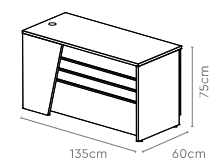

Main Table 2

All sizes in cm	Width	Depth	Height
Main Table 1	120.0	60.0	75.0
Main Table 2	135.0	60.0	75.0