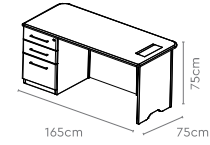

Aristo Executive Suite

Measurements

Main Table RH