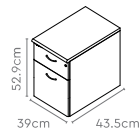

Measurements

Executive Desk

Side Unit

Pair with

→ Pg 79

Mobile Pedestal

Credenza

All sizes in cm	Width	Depth	Height
Executive Desk	90.0/120.0	60.0	75.0
	135.0	75.0	75.0
Side Unit	90.0/120.0	45.0	75.0
Mobile Pedestal	39.0	43.5	52.9
Credenza	75.0	42.5	75.0