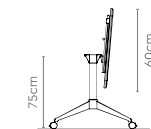

Fold Up Condition