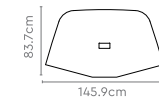

Straight
(Main/Shared/End of LH & RH)

Corner Module

Straight
(Shared)

V1 and V2 Head Module

Straight
(Main/Shared/End of LH & RH)

V1 Head Module
(1459mm)

V1 Corner

or