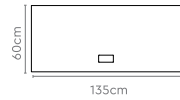

H1 Head Module (1800mm)

H2 Head Module (2350mm)

The cutout highlight is for representation purposes only.

Modular

Closed Layout

H1 Head Module

Measurements

Straight
(Main/Shared/End of LH & RH)