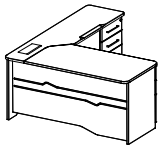

Cignus Premium Suite

Main Table + ERU
(with or without Pedestal)