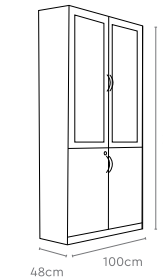

All sizes in cm	Width	Depth	Height	Height 2
Medium Height Back Unit	120.0	52.0	120.0	-
Table Height Back Unit	120.0	52.0	75.0	-
Display Unit	120.0	52.0	185.0	75.0
Flap-Up Unit	120.0	52.0	185.0	75.0
Wardrobe Unit	80.0	52.0	185.0	36.4
Pedestal	40.0	58.5	54.7	-

Arrive Premium Suite

Measurements

Main Desk

Mobile Cabinet

Pedestal

Back Unit

All sizes in cm

	Width	Depth	Height
Main Desk	360.0	105.0	75.0
Mobile Cabinet	190.7	48.0	60.0
Pedestal	48.0	64.0	60.0
Back Unit	100.0	48.0	204.0