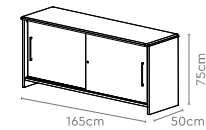

Back Unit 3

Back Unit 4

All sizes in cm	Width	Depth	Height
Main Table	165.0	75.0	75.0
	180.0	90.0	75.0
Back Unit 1	235.0	50.0	180.0
Back Unit 2	165.0/180.0	50.0	180.0
Back Unit 3	165.0/180.0/235.0	50.0	115.0
Back Unit 4	165.0/180.0/235.0	50.0	75.0