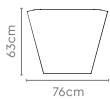

Straight
(Main/Shared/End of LH & RH)

Corner Module

Straight
(Shared)

V1 and V2 Head Module

Straight
(Main/Shared/End of LH & RH)

V1 Head Module
(1459mm)

V1 Corner

or