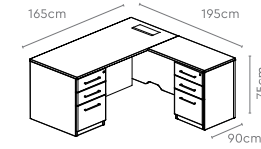

Topaz Premium Suite

Measurements

Main Table + ERU RH (with or without Pedestal)