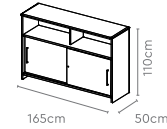

All sizes in cm	Width	Depth	Height	Height 2
Medium Height Back Unit	120.0	52.0	120.0	-
Table Height Back Unit	120.0	52.0	75.0	-
Display Unit	120.0	52.0	185.0	75.0
Flap-Up Unit	120.0	52.0	185.0	75.0
Wardrobe Unit	80.0	52.0	185.0	36.4
Pedestal	40.0	58.5	54.7	-

Ace Full Back Chair

Topaz Premium Suite

Measurements

Main Table + ERU RH (with or without Pedestal)

Main Table + ERU LH (with or without Pedestal)

Back Unit 1

Back Unit 2

Back Unit 3

Back Unit 4

All sizes in cm

	Width	Depth	Height
Main Table + ERU with Pedestal	165.0	195.0	75.0
	180.0	210.0	75.0
	210.0	225.0	75.0
	235.0	235.0	75.0
Main Table + ERU (W/o ERU Pedestal)	165.0	165.0	75.0
Back Unit 1	235.0	50.0	180.0
Back Unit 2	165.0/180.0	50.0	180.0
Back Unit 3	165.0/180.0/235.0	50.0	110.0
Back Unit 4	165.0/180.0/235.0	50.0	75.0