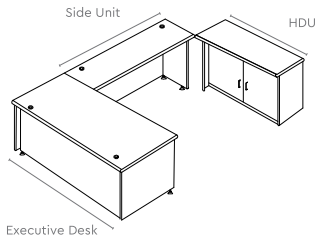

Measurements

Pair with

Thrill Executive High Back Chair

→ Pg 72

All sizes in cm	Width	Depth	Height
Executive Desk 1	120.0	60.0	74.0
Executive Desk 2	150.0	75.0	74.0
Executive Desk 3	165.0	90.0	74.0
Executive Desk 4	180.0	90.0	74.0
ERU 1	105.0	45.0	70.5
ERU 2	155.0	45.0	70.5
HDU	128.0	42.5	70.5

Executive Desk 2 comes as a set with ERU 1.