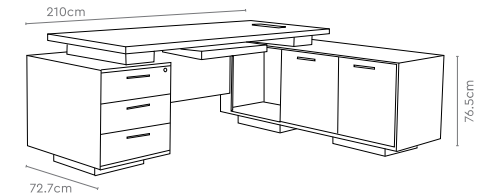

All sizes in cm	Width	Depth	Height
Overall	210.0	72.7	76.5
Executive Desk	180.0	79.5	76.5
ERU	160.0	50.0	65.0