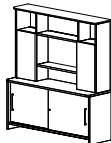

Aristo

Design Registered

Features

- The Aristo comes complete with softened corners and chamfered edges that offer user comfort and convenience.
- Its simple horizontal line pattern and dark wood grains make for an elegant finish.
- The soft-close sliding doors, with aluminium handles for back units, ensure ease of operation.

In the set above

Aristo Premium Suite

Pair with

Back Unit 2

→ Pg 69

Aristo Premium Suite

Measurements

All sizes in cm

	Width	Depth	Height
Main Table + ERU with Pedestal	165.0	195.0	75.0
	180.0	210.0	75.0
	210.0	225.0	75.0
	235.0	235.0	75.0
Main Table + ERU (W/o ERU Pedestal)	165.0	165.0	75.0
Back Unit 1	235.0	50.0	180.0
Back Unit 2	165.0/180.0	50.0	180.0
Back Unit 3	165.0/180.0/235.0	50.0	115.0
Back Unit 4	165.0/180.0/235.0	50.0	75.0