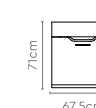

Straight
(Shared)

Straight
(Main/Shared/End of LH & RH)

Corner Module

Straight
(Main/Shared/End of LH & RH)

Corner Module

Straight
(Shared)

Straight
(Main/Shared/End of LH & RH)

V1 Head Module
(1670mm)