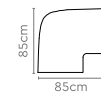

H1 Head Module
(1800mm)

H2 Head Module

Straight
(Main/Shared/End of LH & RH)

H2 Head Module
(2350mm)

Straight
(Shared)

Corner Module

Straight
(Main/Shared/End of LH & RH)

Corner Module