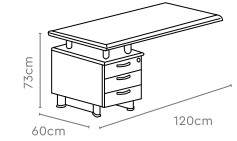

Mobile Pedestal

Maestro Premium Suite

Measurements

Executive Desk

Side Unit

Joining Top

Bookcase Unit

Credenza