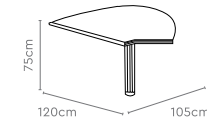

Mobile Pedestal

Maestro Premium Suite

Measurements

Executive Desk

Side Unit

Joining Top

Bookcase Unit

Credenza

Mobile Pedestal

All sizes in cm	Width	Depth	Height
Executive Desk	180.0	90.0	75.0
Side Unit	120.0	60.0	73.0
Joining Top	105.0	120.0	75.0
Bookcase Unit	79.5	40.0	202.0
Credenza	140.0	46.0	75.0
Mobile Pedestal	40.4	55.5	57.0