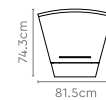

V1 Corner

or