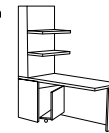

Return Unit 700D