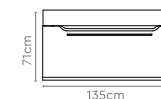

Straight
(Shared)

Straight
(Main/Shared/End of LH & RH)

Corner Module

Straight
(Main/Shared/End of LH & RH)

Corner Module

Straight
(Shared)

Straight
(Main/Shared/End of LH & RH)

V1 Head Module
(1670mm)