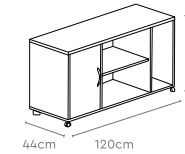

Arrive Premium Suite

Measurements

Main Desk

Mobile Cabinet

Pedestal

Back Unit

All sizes in cm

	Width	Depth	Height
Main Desk	360.0	105.0	75.0
Mobile Cabinet	190.7	48.0	60.0
Pedestal	48.0	64.0	60.0
Back Unit	100.0	48.0	204.0

Impress Premium Suite

Measurements

Executive Desk

Mobile Side Unit

Mobile Pedestal

Credenza

All sizes in cm

	Width	Depth	Height
Executive Desk	180.0	90.0	75.0
	240.0	105.0	75.0
Mobile Side Unit	120.0	44.0	63.7
Mobile Pedestal	44.3	51.0	62.5
Credenza	221.1	41.0	200.0