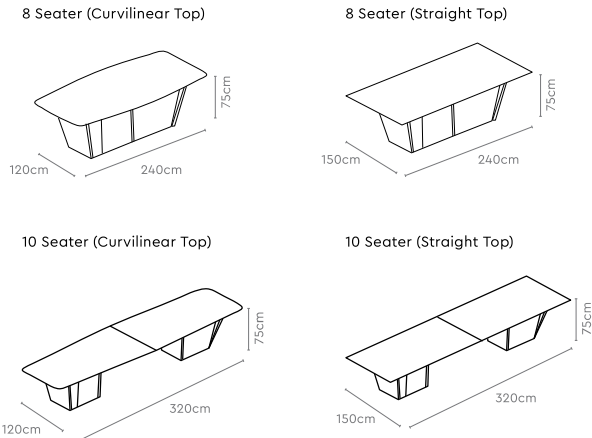

Measurements

All sizes in cm	Width	Depth	Height
8 Seater Curve/Straight Top	240.0	120.0/150.0	75.0
10 Seater Curve/Straight Top	320.0	120.0/150.0	75.0
12 Seater Curve/Straight Top	400.0	120.0/150.0	75.0
14 Seater Curve/Straight Top	480.0	120.0/150.0	75.0

Flip NXT

Features

- The Flip NXT table lives up to its name as it easily flips up to create extra space whenever needed.
- With 360-degree rotating castors and a convenient handle, this table effortlessly flips up and down, ensuring a smooth experience.
- Comes in a sleek, compact, and lightweight design with rounded corners to avoid injury.
- Thanks to its unique leg design and understructure, the Flip NXT table blends well and is visually appealing.