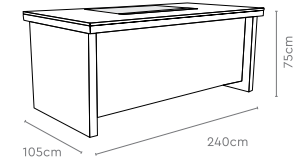

Arrive Premium Suite

Measurements

Main Desk

Mobile Cabinet

Pedestal

Back Unit

All sizes in cm

	Width	Depth	Height
Main Desk	360.0	105.0	75.0
Mobile Cabinet	190.7	48.0	60.0
Pedestal	48.0	64.0	60.0
Back Unit	100.0	48.0	204.0

Impress Premium Suite

Measurements

Executive Desk

Mobile Side Unit

Mobile Pedestal

Credenza

All sizes in cm

	Width	Depth	Height
Executive Desk	180.0	90.0	75.0
	240.0	105.0	75.0
Mobile Side Unit	120.0	44.0	63.7
Mobile Pedestal	44.3	51.0	62.5
Credenza	221.1	41.0	200.0