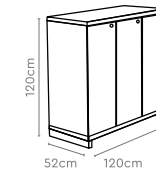

Measurements

Main Desk Option 1

Main Desk Option 2

Return Units LH & RH

Return Unit 700D LH

Return Unit 550D LH

Independent Low Height Return Unit LH

All sizes in cm	Width	Depth	Height	Height 2
Main Desk Option 1	240.0	105.0	75.0	-
Main Desk Option 2	210.0	90.0	75.0	-
Independent Low Height Return Unit	120.0	52.0	75.0	-
Return Unit 550D	150.0	55.0	75.0	-
Return Unit 700D	202.0	70.0	185.0	75.0

Coeval Premium Suite

Measurements

Medium Height Back Unit

Table Height Back Unit

Display Unit

Flap-Up Unit

Wardrobe Unit

Pedestal

All sizes in cm	Width	Depth	Height	Height 2
Medium Height Back Unit	120.0	52.0	120.0	-
Table Height Back Unit	120.0	52.0	75.0	-
Display Unit	120.0	52.0	185.0	75.0
Flap-Up Unit	120.0	52.0	185.0	75.0
Wardrobe Unit	80.0	52.0	185.0	36.4
Pedestal	40.0	58.5	54.7	-

Arrive Premium Suite

Measurements

Main Desk

Mobile Cabinet

Pedestal

Back Unit

All sizes in cm

	Width	Depth	Height
Main Desk	360.0	105.0	75.0
Mobile Cabinet	190.7	48.0	60.0
Pedestal	48.0	64.0	60.0
Back Unit	100.0	48.0	204.0