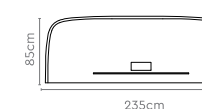

H2 Head Module

Corner Module

V1 and V2 Head Module

Measurements

Straight
(Main/Shared/End of LH & RH)

H1 Head Module
(1800mm)

Straight
(Main/Shared/End of LH & RH)

H2 Head Module
(2350mm)