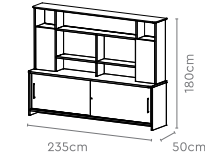

All sizes in cm	Width	Depth	Height	Height 2
Medium Height Back Unit	120.0	52.0	120.0	-
Table Height Back Unit	120.0	52.0	75.0	-
Display Unit	120.0	52.0	185.0	75.0
Flap-Up Unit	120.0	52.0	185.0	75.0
Wardrobe Unit	80.0	52.0	185.0	36.4
Pedestal	40.0	58.5	54.7	-

Marvel High Back Chair

→ Pg 69

Aristo Premium Suite

Measurements

Main Table + ERU RH
(with or without Pedestal)

Main Table + ERU LH
(with or without Pedestal)

Back Unit 1

Back Unit 2

Back Unit 3

Back Unit 4

All sizes in cm

	Width	Depth	Height
Main Table + ERU with Pedestal	165.0	195.0	75.0
	180.0	210.0	75.0
	210.0	225.0	75.0
	235.0	235.0	75.0
Main Table + ERU (W/o ERU Pedestal)	165.0	165.0	75.0
Back Unit 1	235.0	50.0	180.0
Back Unit 2	165.0/180.0	50.0	180.0
Back Unit 3	165.0/180.0/235.0	50.0	115.0
Back Unit 4	165.0/180.0/235.0	50.0	75.0