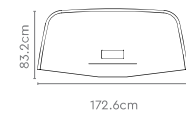

V2 Head Module
(1726mm)