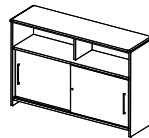

Topaz

Design Registered

Features

- The clean lines on the Topaz desk surface blend well with its raw wood grain and aesthetic door handles.
- Geometric lines run throughout the panel, making optimum use of lighter shades to present a uniform and neat look.
- The unique pattern on the fascia and the modesty panel, ups the style quotient of any space the Topaz sits in.

In the set above

Topaz Premium Suite

Back Unit 3

Pair with

Topaz Premium Suite

Measurements

All sizes in cm

	Width	Depth	Height
Main Table + ERU with Pedestal	165.0	195.0	75.0
	180.0	210.0	75.0
	210.0	225.0	75.0
	235.0	235.0	75.0
Main Table + ERU (W/o ERU Pedestal)	165.0	165.0	75.0
Back Unit 1	235.0	50.0	180.0
Back Unit 2	165.0/180.0	50.0	180.0
Back Unit 3	165.0/180.0/235.0	50.0	110.0
Back Unit 4	165.0/180.0/235.0	50.0	75.0