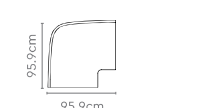

Straight
(Shared)

Straight
(Main/Shared/End of LH & RH)

Corner Module

Straight
(Main/Shared/End of LH & RH)

Corner Module

Straight
(Shared)

Straight
(Main/Shared/End of LH & RH)

V1 Head Module
(1670mm)