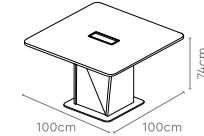

VC Colab

Mingle Concept

Features

- This AV-integrated conference table is equipped to take on the demands of the digital era.
- It comes in an aesthetically-pleasing design with a waterfall edge, and a worktop that offers optimal viewing experience to all its users.
- Eliminates the need for a special video conferencing room, and can also be used to nurture collaborative workspaces.
- Concealed channels provided to route wires and ensure a clutter and tangle-free workspace.

Measurements

Standard Seating

Pair with
**Scintilla
High
Chair**

High Seating

All sizes in cm	Width	Depth	Height
Standard Seating	210.0	122.0	164.0
High Seating	210.0	122.0	192.0

POD

Mingle Concept

Features

- The Mingle Pod is equipped with an access flap for easy power and data connectivity.
- The provision of a concealed wire management system under the worktop keeps your desk clutter-free.
- It comes in an aesthetically-pleasing design, and a worktop that offers optimal viewing experience to all its users.
- Available in PLT and MEM options.

Measurements

Circular

Square

Pair with

**Motion
High
Back**

All sizes in cm	Width	Depth	Height	DIA
Circular	-	-	74.0	100.0/115.0
Square	100.0/115.0	100.0/115.0	74.0	-