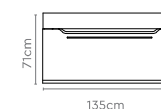

H2 Head Module

Corner Module

V1 and V2 Head Module

Measurements

Straight
(Main/Shared/End of LH & RH)

H1 Head Module
(1800mm)

Straight
(Main/Shared/End of LH & RH)

H2 Head Module
(2350mm)