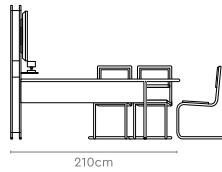

Measurements

Standard Seating

Pair with
**Scintilla
High
Chair**

High Seating

All sizes in cm	Width	Depth	Height
Standard Seating	210.0	122.0	164.0
High Seating	210.0	122.0	192.0

POD

Mingle Concept

Features