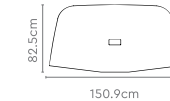

V2 Head Module
(1509mm)