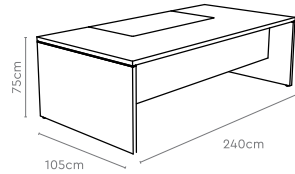

Independent Low Height Return Unit

Medium Height Back Unit

Marvel High Back Chair

→ Pg 69

Table Height Back Unit

Pedestal

Wardrobe Unit

Coeval Premium Suite

Measurements

Main Desk Option 1

Main Desk Option 2

Return Units LH & RH

Return Unit 700D LH

Return Unit 550D LH

Independent Low Height Return Unit LH

All sizes in cm	Width	Depth	Height	Height 2
Main Desk Option 1	240.0	105.0	75.0	-
Main Desk Option 2	210.0	90.0	75.0	-
Independent Low Height Return Unit	120.0	52.0	75.0	-
Return Unit 550D	150.0	55.0	75.0	-
Return Unit 700D	202.0	70.0	185.0	75.0

All sizes in cm	Width	Depth	Height	Height 2
Medium Height Back Unit	120.0	52.0	120.0	-
Table Height Back Unit	120.0	52.0	75.0	-
Display Unit	120.0	52.0	185.0	75.0
Flap-Up Unit	120.0	52.0	185.0	75.0
Wardrobe Unit	80.0	52.0	185.0	36.4
Pedestal	40.0	58.5	54.7	-

Arrive Premium Suite

Measurements

Main Desk

Mobile Cabinet

Pedestal

Back Unit

All sizes in cm

	Width	Depth	Height
Main Desk	360.0	105.0	75.0
Mobile Cabinet	190.7	48.0	60.0
Pedestal	48.0	64.0	60.0
Back Unit	100.0	48.0	204.0