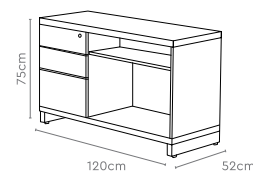

Measurements

Main Desk Option 1

Main Desk Option 2

Return Units LH & RH

Return Unit 700D LH

Return Unit 550D LH

Independent Low Height Return Unit LH

All sizes in cm	Width	Depth	Height	Height 2
Main Desk Option 1	240.0	105.0	75.0	-
Main Desk Option 2	210.0	90.0	75.0	-
Independent Low Height Return Unit	120.0	52.0	75.0	-
Return Unit 550D	150.0	55.0	75.0	-
Return Unit 700D	202.0	70.0	185.0	75.0

Coeval Premium Suite

Measurements

Medium Height Back Unit

Table Height Back Unit

Display Unit

Flap-Up Unit

Wardrobe Unit

Pedestal

All sizes in cm	Width	Depth	Height	Height 2
Medium Height Back Unit	120.0	52.0	120.0	-
Table Height Back Unit	120.0	52.0	75.0	-
Display Unit	120.0	52.0	185.0	75.0
Flap-Up Unit	120.0	52.0	185.0	75.0
Wardrobe Unit	80.0	52.0	185.0	36.4
Pedestal	40.0	58.5	54.7	-

Arrive Premium Suite

Measurements

Main Desk

Mobile Cabinet

Pedestal

Back Unit

All sizes in cm

	Width	Depth	Height
Main Desk	360.0	105.0	75.0
Mobile Cabinet	190.7	48.0	60.0
Pedestal	48.0	64.0	60.0
Back Unit	100.0	48.0	204.0