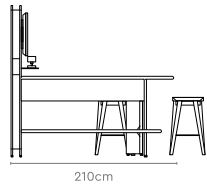

Measurements

Standard Seating

Pair with
**Scintilla
High
Chair**

High Seating

All sizes in cm	Width	Depth	Height
Standard Seating	210.0	122.0	164.0
High Seating	210.0	122.0	192.0

POD

Mingle Concept

Features