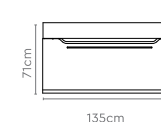

Straight
(Main/Shared/End of LH & RH)