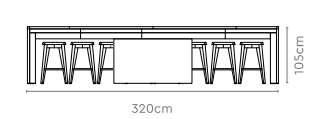

Elegance AV

Open Layout

Measurements

or

The cutout highlight is for representation purposes only.

Gather

Mingle Concept

Features

- This conference table, boasting a contemporary design and aesthetics, is best-suited for modern workspaces.
- It comes equipped with a central power module for easy power and data connectivity.
- Inject life into your workspace by pairing this table with the Gather range of accessories.
- Available in PLT and MEM options.

Measurements

10 Seater

→ Pg 176

All sizes in cm

	Width	Depth	Height
4 Seater	230.0	80.0	105.0
10 Seater	320.0	120.0	105.0
16 Seater	500.0	120.0	105.0