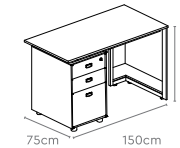

Measurements

LH Table