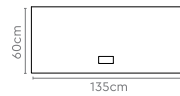

H1 Head Module (1800mm)

H2 Head Module (2350mm)

The cutout highlight is for representation purposes only.

Modular

Closed Layout

H1 Head Module

Measurements

Straight
(Main/Shared/End of LH & RH)

H1 Head Module
(1800mm)

H2 Head Module

Straight
(Main/Shared/End of LH & RH)

H2 Head Module
(2350mm)

Straight
(Shared)

Corner Module

Straight
(Main/Shared/End of LH & RH)

Corner Module