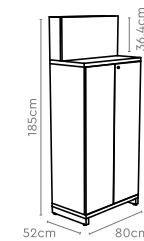

Measurements

Main Desk Option 1

Main Desk Option 2

Return Units LH & RH

Return Unit 700D LH

Return Unit 550D LH

Independent Low Height Return Unit LH

All sizes in cm	Width	Depth	Height	Height 2
Main Desk Option 1	240.0	105.0	75.0	-
Main Desk Option 2	210.0	90.0	75.0	-
Independent Low Height Return Unit	120.0	52.0	75.0	-
Return Unit 550D	150.0	55.0	75.0	-
Return Unit 700D	202.0	70.0	185.0	75.0

Coeval Premium Suite

Measurements

Medium Height Back Unit

Table Height Back Unit

Display Unit

Flap-Up Unit

Wardrobe Unit

Pedestal

All sizes in cm	Width	Depth	Height	Height 2
Medium Height Back Unit	120.0	52.0	120.0	-
Table Height Back Unit	120.0	52.0	75.0	-
Display Unit	120.0	52.0	185.0	75.0
Flap-Up Unit	120.0	52.0	185.0	75.0
Wardrobe Unit	80.0	52.0	185.0	36.4
Pedestal	40.0	58.5	54.7	-

Arrive Premium Suite

Measurements

Main Desk

Mobile Cabinet

Pedestal

Back Unit

All sizes in cm

	Width	Depth	Height
Main Desk	360.0	105.0	75.0
Mobile Cabinet	190.7	48.0	60.0
Pedestal	48.0	64.0	60.0
Back Unit	100.0	48.0	204.0