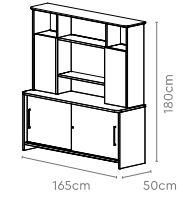

Arrive Premium Suite

Measurements

Main Desk

Mobile Cabinet

Pedestal

Back Unit

All sizes in cm

	Width	Depth	Height
Main Desk	360.0	105.0	75.0
Mobile Cabinet	190.7	48.0	60.0
Pedestal	48.0	64.0	60.0
Back Unit	100.0	48.0	204.0

Back Unit 3

Back Unit 4

All sizes in cm

	Width	Depth	Height
Main Table	165.0	75.0	75.0
	180.0	90.0	75.0
Back Unit 1	235.0	50.0	180.0
Back Unit 2	165.0/180.0	50.0	180.0
Back Unit 3	165.0/180.0/235.0	50.0	115.0
Back Unit 4	165.0/180.0/235.0	50.0	75.0