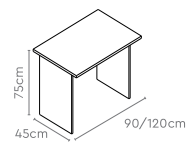

Side Unit

→ Pg 79