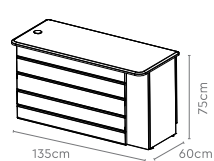

Main Table 2

All sizes in cm	Width	Depth	Height
Main Table 1	120.0	60.0	75.0
Main Table 2	135.0	60.0	75.0