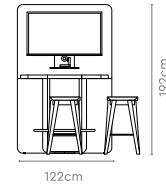

Measurements

Standard Seating

Pair with
**Scintilla
High
Chair**

High Seating

All sizes in cm	Width	Depth	Height
Standard Seating	210.0	122.0	164.0
High Seating	210.0	122.0	192.0

POD

Mingle Concept

Features