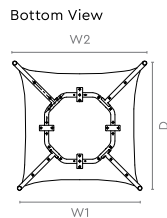

Measurements

All sizes in cm	Width 1	Width 2	Depth	Height
4 Seater	109.0	117.5	113.5	75.0
6 Seater	109.0	117.5	173.4	75.0
8 Seater	109.0	117.5	232.9	75.0

Flip NXT

Features

- The Flip NXT table lives up to its name as it easily flips up to create extra space whenever needed.
- With 360-degree rotating castors and a convenient handle, this table effortlessly flips up and down, ensuring a smooth experience.
- Comes in a sleek, compact, and lightweight design with rounded corners to avoid injury.
- Thanks to its unique leg design and understructure, the Flips NXT table blends well and is visually appealing.