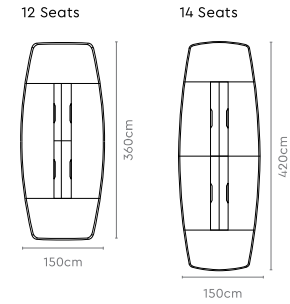

In the set Modular Conference Table

Straight (Main/Shared/End of LH & RH)

Straight (Shared)

Corner Module

V1 Corner

V2 Corner

V1 Head Module (1459mm)

V2 Head Module (1509mm)

Measurements

4 Seater

10 Seater

16 Seater

Pair with

Radix Hi-Stool

→ Pg 176

All sizes in cm

In the set Unitized Conference Table

PLT & Membrane Range

AV Range

The cutout highlight is for representation purposes only.

Unitized Conference Table

Measurements

PLT & Membrane Range

AV Range

Measurements

Standard Seating

Pair with
**Scintilla
High
Chair**

High Seating

All sizes in cm	Width	Depth	Height
Standard Seating	210.0	122.0	164.0
High Seating	210.0	122.0	192.0

POD

Mingle Concept

Features