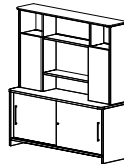

Cignus

Design Registered

Features

- The Cignus desk stands out with its swan-like flowing design, vividly enhanced by a contrasting colour scheme.
- The return unit features a partial chamfer that enhances the comfort of the user.
- The flowing lines on the Cignus are seamlessly continued on its modesty. The panel features a stylish slanted cut that perfectly complements the return unit.

In the set above

Cignus Premium Suite

Back Unit 2

Pair with

→ Pg 69

Cignus Premium Suite

Measurements

All sizes in cm

	Width	Depth	Height
Main Table + ERU with Pedestal	165.0	195.0	75.0
	180.0	210.0	75.0
	210.0	225.0	75.0
	235.0	235.0	75.0
Main Table + ERU (W/o ERU Pedestal)	165.0	165.0	75.0
Back Unit 1	235.0	50.0	180.0
Back Unit 2	165.0/180.0	50.0	180.0
Back Unit 3	165.0/180.0/235.0	50.0	110.0
Back Unit 4	165.0/180.0/235.0	50.0	75.0