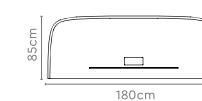

H2 Head Module

Corner Module

V1 and V2 Head Module

Measurements

Straight
(Main/Shared/End of LH & RH)

H1 Head Module
(1800mm)

Straight
(Main/Shared/End of LH & RH)

H2 Head Module
(2350mm)