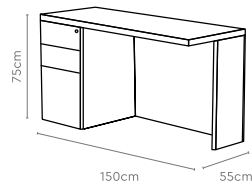

Measurements

Main Desk Option 1

Main Desk Option 2

Return Units LH & RH

Return Unit 700D LH

Return Unit 550D LH

Independent Low Height Return Unit LH

All sizes in cm	Width	Depth	Height	Height 2
Main Desk Option 1	240.0	105.0	75.0	-
Main Desk Option 2	210.0	90.0	75.0	-
Independent Low Height Return Unit	120.0	52.0	75.0	-
Return Unit 550D	150.0	55.0	75.0	-
Return Unit 700D	202.0	70.0	185.0	75.0

Coeval Premium Suite

Measurements

Medium Height Back Unit

Table Height Back Unit

Display Unit

Flap-Up Unit

Wardrobe Unit

Pedestal

All sizes in cm	Width	Depth	Height	Height 2
Medium Height Back Unit	120.0	52.0	120.0	-
Table Height Back Unit	120.0	52.0	75.0	-
Display Unit	120.0	52.0	185.0	75.0
Flap-Up Unit	120.0	52.0	185.0	75.0
Wardrobe Unit	80.0	52.0	185.0	36.4
Pedestal	40.0	58.5	54.7	-

Arrive Premium Suite

Measurements

Main Desk

Mobile Cabinet

Pedestal

Back Unit

All sizes in cm

	Width	Depth	Height
Main Desk	360.0	105.0	75.0
Mobile Cabinet	190.7	48.0	60.0
Pedestal	48.0	64.0	60.0
Back Unit	100.0	48.0	204.0