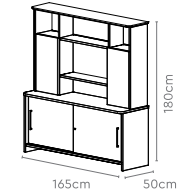

Arrive Premium Suite

Measurements

Main Desk

Mobile Cabinet

Pedestal

Back Unit

All sizes in cm

	Width	Depth	Height
Main Desk	360.0	105.0	75.0
Mobile Cabinet	190.7	48.0	60.0
Pedestal	48.0	64.0	60.0
Back Unit	100.0	48.0	204.0

Back Unit 3

Back Unit 4

All sizes in cm	Width	Depth	Height
Main Table	165.0	75.0	75.0
	180.0	90.0	75.0
Back Unit 1	235.0	50.0	180.0
Back Unit 2	165.0/180.0	50.0	180.0
Back Unit 3	165.0/180.0/235.0	50.0	115.0
Back Unit 4	165.0/180.0/235.0	50.0	75.0