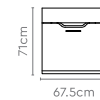

H1 Head Module (1800mm)

H2 Head Module (2350mm)

The cutout highlight is for representation purposes only.

Modular

Closed Layout

H1 Head Module

Measurements

Straight
(Main/Shared/End of LH & RH)

H1 Head Module
(1800mm)

H2 Head Module

Straight
(Main/Shared/End of LH & RH)

H2 Head Module
(2350mm)

Straight
(Shared)

Corner Module

Straight
(Main/Shared/End of LH & RH)

Corner Module

H1 Head Module
(1800mm)

Straight
(Shared)

H2 Head Module

Straight
(Main/Shared/End of LH & RH)

H2 Head Module
(2350mm)

Corner Module

Straight
(Main/Shared/End of LH & RH)

Corner Module

H2 Head Module
(2350mm)

Straight
(Main/Shared/End of LH & RH)

Corner Module

Straight
(Main/Shared/End of LH & RH)

Corner Module

Straight
(Shared)

Straight
(Main/Shared/End of LH & RH)

V1 Head Module
(1670mm)