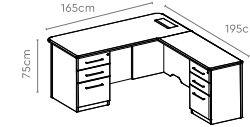

All sizes in cm	Width	Depth	Height	Height 2
Medium Height Back Unit	120.0	52.0	120.0	-
Table Height Back Unit	120.0	52.0	75.0	-
Display Unit	120.0	52.0	185.0	75.0
Flap-Up Unit	120.0	52.0	185.0	75.0
Wardrobe Unit	80.0	52.0	185.0	36.4
Pedestal	40.0	58.5	54.7	-

Marvel High Back Chair

→ Pg 69

Aristo Premium Suite

Measurements

Main Table + ERU RH
(with or without Pedestal)

Main Table + ERU LH
(with or without Pedestal)

Back Unit 1

Back Unit 2

Back Unit 3

Back Unit 4

All sizes in cm

	Width	Depth	Height
Main Table + ERU with Pedestal	165.0	195.0	75.0
	180.0	210.0	75.0
	210.0	225.0	75.0
	235.0	235.0	75.0
Main Table + ERU (W/o ERU Pedestal)	165.0	165.0	75.0
Back Unit 1	235.0	50.0	180.0
Back Unit 2	165.0/180.0	50.0	180.0
Back Unit 3	165.0/180.0/235.0	50.0	115.0
Back Unit 4	165.0/180.0/235.0	50.0	75.0