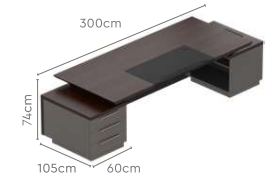

Measurements

Desk

1800w Main Table + ERU

2400w Main Table

2400w Main Table + 1200w ERU

3000w Main Table

3000w Main Table + 1500w ERU

3000w Main Table + 1500w Height Adjustable ERU