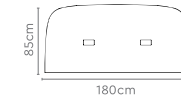

H1 Head Module
(1800mm)