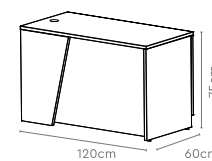

Measurements

Main Table 1