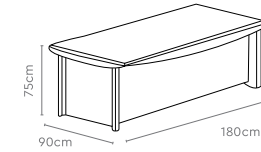

Maestro Premium Suite

Measurements

Executive Desk