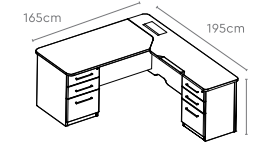

Marvel High Back Chair

→ Pg 69

Cignus Premium Suite

Measurements

Main Table + ERU RH
(with or without Pedestal)

Main Table + ERU LH
(with or without Pedestal)

Back Unit 1

Back Unit 2

Back Unit 3

Back Unit 4

All sizes in cm

	Width	Depth	Height
Main Table + ERU with Pedestal	165.0	195.0	75.0
	180.0	210.0	75.0
	210.0	225.0	75.0
	235.0	235.0	75.0
Main Table + ERU (W/o ERU Pedestal)	165.0	165.0	75.0
Back Unit 1	235.0	50.0	180.0
Back Unit 2	165.0/180.0	50.0	180.0
Back Unit 3	165.0/180.0/235.0	50.0	110.0
Back Unit 4	165.0/180.0/235.0	50.0	75.0