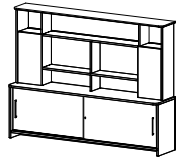

Back Unit 1

Pair with

Back Unit 2