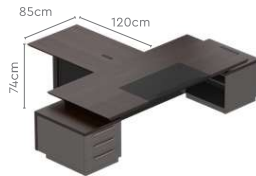

Measurements

Desk

1800w Main Table + ERU

2400w Main Table

2400w Main Table + 1200w ERU

3000w Main Table

3000w Main Table + 1500w ERU

3000w Main Table + 1500w Height Adjustable ERU

Measurements

Back Storage Units

Compact Storage 3000w

Compact Storage 2400w

Grandeur Side Table

Grandeur Coffee Table

Allied Products (Available for 2400w & 3000w Main Table)

Team Discussion Table

Grandeur Display Mount

Supports 40" and 43" Displays only.

All sizes in cm

	Width	Depth
1800w Main Table + ERU	180.0	210.0
2400w Main Table	240.0	90.0
3000w Main Table	300.0	105.0
1200w ERU	120.0	45.0
1500w ERU	150.0	60.0
1500w Height Adjustable ERU	150.0	60.0
Tall Back Unit 2325H	240.0	47.0
Tall Back Unit 1950H	240.0	47.0
Medium Back Unit	242.4	47.0
Compact Storage 2400w	240.0	45.0
Compact Storage 3000w	300.0	60.0
Grandeur Side Table	45.0	45.0
Grandeur Coffee Table	80.0	80.0
Team Discussion Table	120.0	85.0
Grandeur Display Mount	62.5	11.0