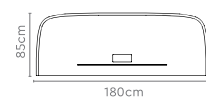

H2 Head Module

Corner Module

V1 and V2 Head Module

Measurements

Straight
(Main/Shared/End of LH & RH)

H1 Head Module
(1800mm)

Straight
(Shared)

Straight
(Main/Shared/End of LH & RH)