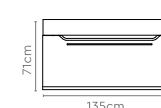

Straight
(Shared)

Straight
(Main/Shared/End of LH & RH)

Corner Module

Straight
(Main/Shared/End of LH & RH)

Corner Module

Straight
(Shared)

Straight
(Main/Shared/End of LH & RH)

V1 Head Module
(1670mm)