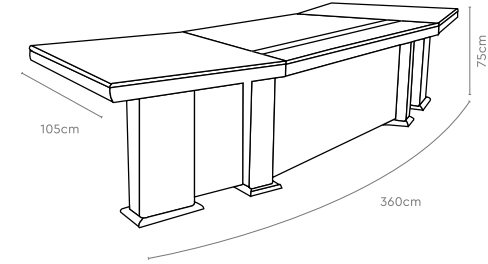

Arrive Premium Suite

Measurements

Main Desk

Mobile Cabinet

Pedestal

Back Unit

All sizes in cm

	Width	Depth	Height
Main Desk	360.0	105.0	75.0
Mobile Cabinet	190.7	48.0	60.0
Pedestal	48.0	64.0	60.0
Back Unit	100.0	48.0	204.0