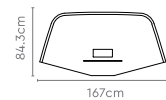

H2 Head Module
(2350mm)

Straight
(Main/Shared/End of LH & RH)

Corner Module

Straight
(Main/Shared/End of LH & RH)

Corner Module

Straight
(Shared)

Straight
(Main/Shared/End of LH & RH)

V1 Head Module
(1670mm)