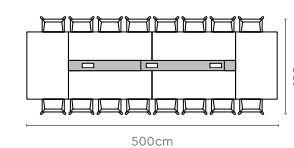

Measurements

4 Seater

10 Seater

16 Seater

Pair with

Radix Hi-Stool

→ Pg 176

All sizes in cm