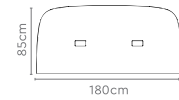

H1 Head Module
(1800mm)