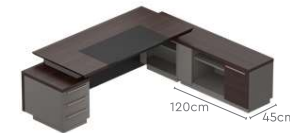

Measurements

Desk

1800w Main Table + ERU

2400w Main Table

2400w Main Table + 1200w ERU

3000w Main Table

3000w Main Table + 1500w ERU

3000w Main Table + 1500w Height Adjustable ERU

Back Storage Units

Tall Back Unit 2325H

Tall Back Unit 1950H

Medium Back Unit

Grandeur Premium Suite

Features

- The suite features a range of compact and versatile back storage units and allied products that align with the main desk's premium design. The elegant Grandeur side and coffee tables keep the workspace neat and organised, empowering focus without distractions.
- The Team Discussion Table's optional retrofit display attachment invites flexible interaction, ideal for brainstorming. The Grandeur Display Mount supports modern AV setups, meeting the needs of dynamic presentations and collaboration.
- The 3-point locking mechanism secures materials, ensuring safety.

Measurements

Back Storage Units

Compact Storage 3000w

Compact Storage 2400w

Grandeur Side Table

Grandeur Coffee Table

Allied Products (Available for 2400w & 3000w Main Table)

Team Discussion Table