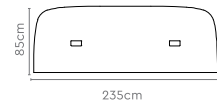

H1 Head Module (1800mm)

H2 Head Module (2350mm)

The cutout highlight is for representation purposes only.

Modular

Closed Layout

H1 Head Module

Measurements

Straight
(Main/Shared/End of LH & RH)

H1 Head Module
(1800mm)

H2 Head Module

Straight
(Main/Shared/End of LH & RH)

H2 Head Module
(2350mm)

Straight
(Shared)

Corner Module

Straight
(Main/Shared/End of LH & RH)

Corner Module