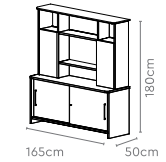

All sizes in cm	Width	Depth	Height	Height 2
Medium Height Back Unit	120.0	52.0	120.0	-
Table Height Back Unit	120.0	52.0	75.0	-
Display Unit	120.0	52.0	185.0	75.0
Flap-Up Unit	120.0	52.0	185.0	75.0
Wardrobe Unit	80.0	52.0	185.0	36.4
Pedestal	40.0	58.5	54.7	-

Back Unit 4

All sizes in cm

	Width	Depth	Height
Main Table + ERU with Pedestal	165.0	195.0	75.0
	180.0	210.0	75.0
	210.0	225.0	75.0
	235.0	235.0	75.0
Main Table + ERU (W/o ERU Pedestal)	165.0	165.0	75.0
Back Unit 1	235.0	50.0	180.0
Back Unit 2	165.0/180.0	50.0	180.0
Back Unit 3	165.0/180.0/235.0	50.0	110.0
Back Unit 4	165.0/180.0/235.0	50.0	75.0

Marvel High Back Chair

→ Pg 69

Cignus Premium Suite

Measurements

Main Table + ERU RH
(with or without Pedestal)

Main Table + ERU LH
(with or without Pedestal)

Back Unit 1

Back Unit 2

Back Unit 3

Back Unit 4

All sizes in cm

	Width	Depth	Height
Main Table + ERU with Pedestal	165.0	195.0	75.0
	180.0	210.0	75.0
	210.0	225.0	75.0
	235.0	235.0	75.0
Main Table + ERU (W/o ERU Pedestal)	165.0	165.0	75.0
Back Unit 1	235.0	50.0	180.0
Back Unit 2	165.0/180.0	50.0	180.0
Back Unit 3	165.0/180.0/235.0	50.0	110.0
Back Unit 4	165.0/180.0/235.0	50.0	75.0