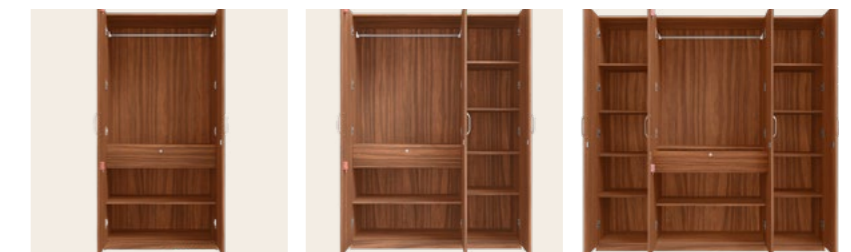

Diana Nx Bed

With Wardrobe

Download PDF ↓

Features

- Designed with convenience in mind, the Diana bed is both cosy and stylish, featuring a warm, wood finish and a spacious, cushioned headboard.
- The sleek headboard upholstered in synthetic leather has an eye-catching V-shaped shelf in the centre for easy access to personal items. The broad built-in ledge provides space for photo frames and décor pieces.
- A spacious box storage underneath the bed is segmented into quadrants for organized storage.
- Easy to maintain, the Diana bed is a practical and stylish choice for any bedroom.

In the set

Diana King Bed / Queen Bed

Alina Bedside Table + 3 Door Wardrobe

Box Storage

Pair with

Alina 2 Door Wardrobe

Alina 4 Door Wardrobe

Colour & Material

Bed Base & Headboard

Engineered Wood

Walnut

Download PDF ↓

Diana Nx Bed Set

Measurements

Diana King Bed

Diana Queen Bed

Proportion

Alina Bedside Table

Proportion

Details

Alina Wardrobe

Features

- The Alina wardrobe, with its natural wood finish, adds warmth and style to any setting.
- Available in 3 sizes, the wardrobe is built with durable craftsmanship and top-notch hardware to withstand everyday use.
- The 2-, 3- and 4-door units have an adjustable shelf, hanging space, and a lockable drawer for valuables. 3- and 4-door units offer extra shelf storage space.
- With a Walnut finish, the Alina wardrobe can be paired with 5 of our bed models.

Alina 2 Door Wardrobe

Alina 3 Door Wardrobe

Alina 4 Door Wardrobe

Details