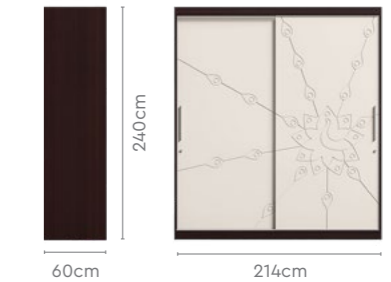

Wardrobe Large