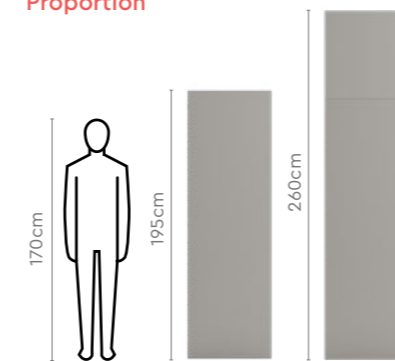

Slimline Wardrobe

Proportion