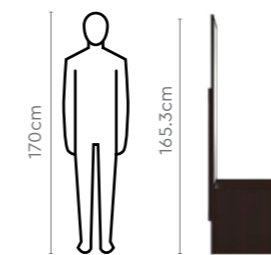

Proportion