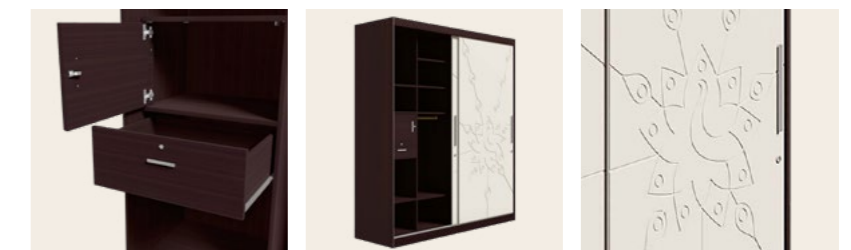

Pavo Bed Set

With Waldorf Wardrobe

Download PDF ↓

Design Registration No: 357263-001, Patent Filed for Storage Design No: 479561

Features

- Peacock-themed headboard with a new innovative storage in bed.
- The grooved details of the peacock motif on the headboard and the tailboard make the bed set stand out.
- Comes in a combination of half pneumatic lift-up with full drawer storage allowing easy access to those hard-to-reach corners.
- Set includes bedside table, dresser with concealed storage behind mirror, drawers and open shelves, and Waldorf wardrobe.

In the set

Pavo King Bed / Queen Bed

Pavo Bedside Table + Chest of Drawers + Dresser + Waldorf Wardrobe

Pair with

Pavo Study Table

Colour & Material

Bed Base & Headboard

Wood

Cream & Cinnamon

Innovative Storage

Case 1

Case 2 (Not possible with other products)

Case 3

Download PDF ↓

Pavo Bed Set

Measurements

Pavo King Bed

Pavo Queen Bed

Pavo Study Table

Pavo Bedside Table

Chest of Drawers

Pavo Dresser

Proportion

Details

Waldorf Wardrobe

→Pg2

Features

- One can make their personalised choice of colours, materials, finishes.
- Wide combination of 2 sizes, 5 carcass shades, and 8 door designs.
- No need to fumble finding things thanks to the built-in motion-sensing LED lights.

Waldorf Medium

Wardrobe Large

Details