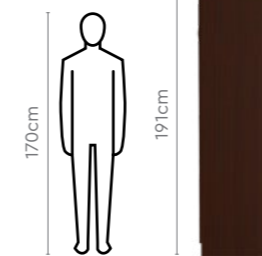

All sizes in cm

Stool

Width

Depth

Height

36.0

33.5

45.55

Arcadia Bed Set

Proportion

Measurements

Arcadia King Bed

Arcadia Queen Bed

Proportion

Genesys® 3 Door Wardrobe with Mirror

Details