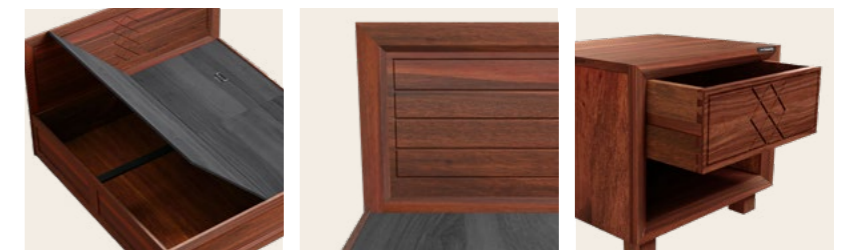

Grande Advance Bedside Table

Proportion

Details

Crisscross Bed

Download PDF

Features

- Introducing the Crisscross bed, a remarkable piece from our exquisite Dura-wood collection. Carefully handcrafted from solid Acacia wood, this bed exudes both elegance and durability.
- The storage is conveniently divided into four quadrants, each with hinged lids accessible from both sides of the bed.
- The elegant headboard and the matching bedside table showcase a beautiful crisscross pattern.

Box Storage

Range of solid wood products

Colour & Material

Wood

Acacia

Proportion

Measurements

Crisscross King Bed

Crisscross Queen Bed

Crisscross Bedside Table

Details

Goldust V2 Bed Set

With Riga Wardrobe

Download PDF

Features

- The Goldust V2 is an exciting mix of rustic charm and contemporary elegance. The set is crafted from high-quality Sheesham wood, ensuring durability and a natural, warm finish.
- Comes with bedside table and dresser with striking golden accents, complementing the overall aesthetics.
- Full pneumatic storage makes it easy to access the storage.