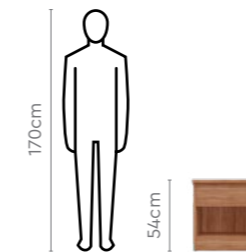

Proportion