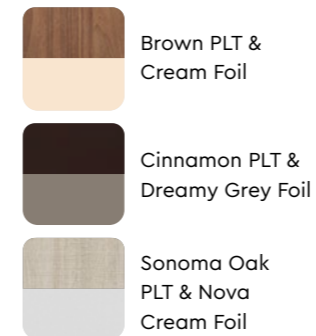

Colour & Material

Headboard Upholstery

PLT Shade & Membrane