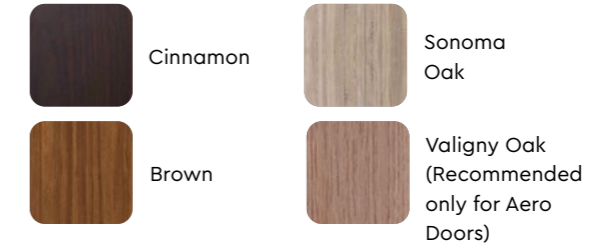

Colour & Material

Body

PLT Shade

Door

PU Finish