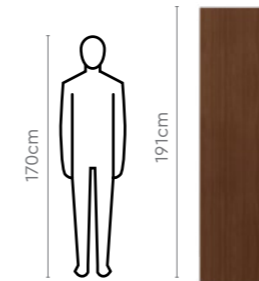

Proportion