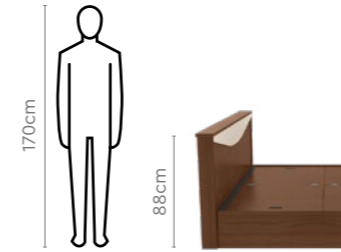

Allura Bed Set

Proportion