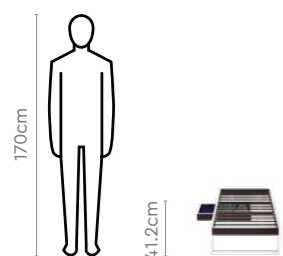

Proportion