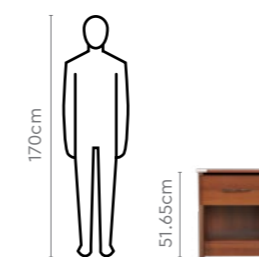

Proportion