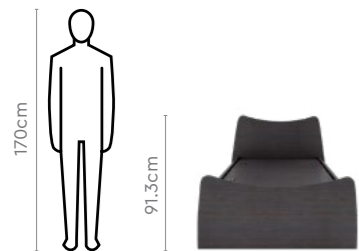

Proportion