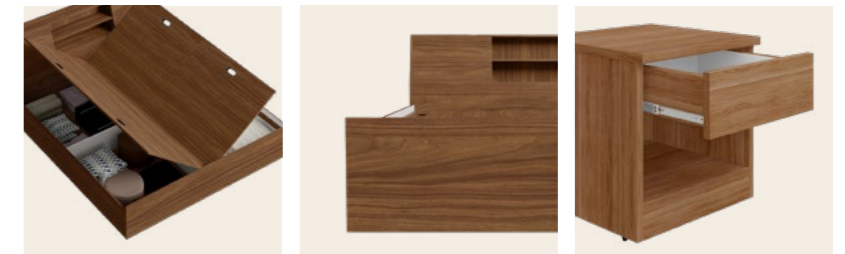

Proportion

Proportion

Alina Bedside Table

Details

Alina Wardrobe

Features

- The Alina wardrobe, with its natural wood finish, adds warmth and style to any setting.
- Available in 3 sizes, the wardrobe is built with durable craftsmanship and top-notch hardware to withstand everyday use.
- The 2-, 3- and 4-door units have an adjustable shelf, hanging space, and a lockable drawer for valuables. 3- and 4-door units offer extra shelf storage space.
- With a Walnut finish, the Alina wardrobe can be paired with 5 of our bed models.