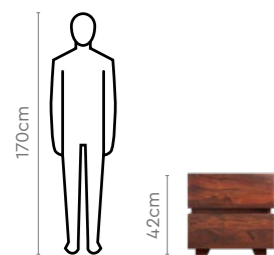

Proportion