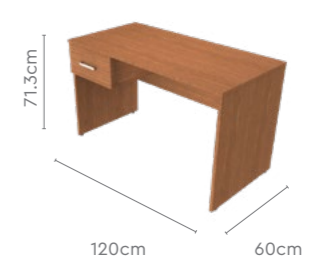

Adria Queen Bed

Adria Bedside Table

Adria 2 Door Wardrobe

Adria Study Table

Adria Work Desk

All sizes in cm

	Width	Depth	Height
Single Bed	97.0	204.6	91.0
Dressing Table	46.0	48.6	171.95

Details