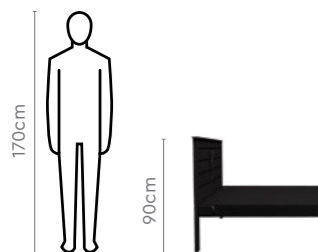

Proportion