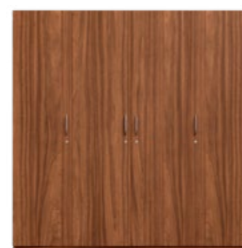

In the set

Zion King Bed / Queen Bed

Alina Bedside Table + 3 Door Wardrobe

Half Pneumatic Storage
Half Manual Storage

Pair with

Alina 2 Door Wardrobe

Alina 4 Door Wardrobe

Colour & Material