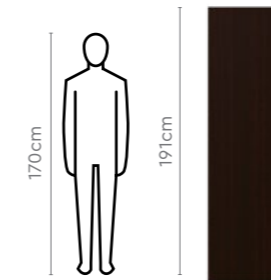

Genesis®

Proportion