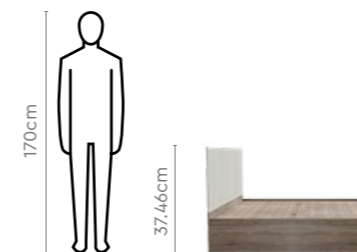

Proportion