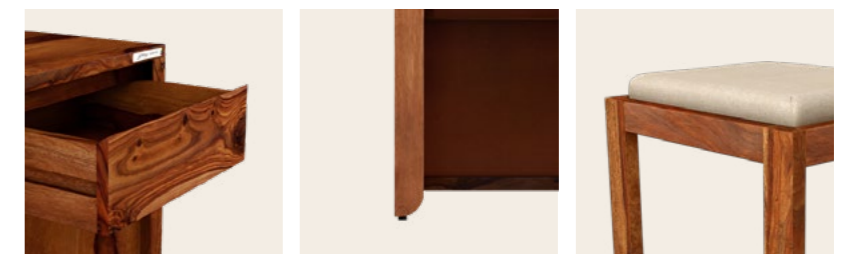

Proportion

Utopia Dresser

Utopia Stool

Details

Waltz Bed Set

Download PDF ↓

Features

- Bedroom furniture set that falls under the Waltz product family focus on clean lines and a warm, natural finish.
- Made of Sheesham wood giving it a neutral tone. The curved upholstered headboard adds a contemporary touch.
- The set includes the bed, bedside table and a bar cabinet with geometric patterns.