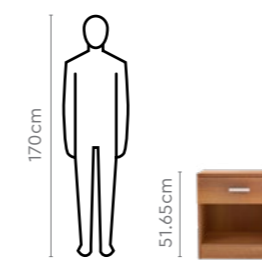

Proportion