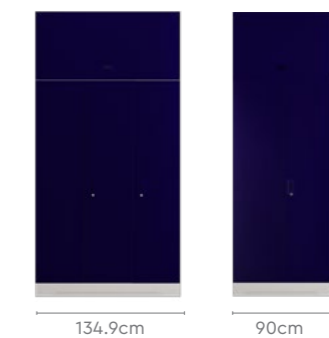

2 Door Slimline

3 Door Slimline with OHU