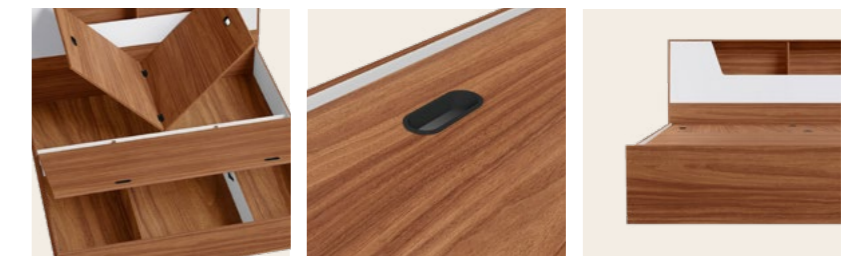

Proportion

Proportion

Alina Bedside Table

Details

Alina Wardrobe

Features

- The Alina wardrobe, with its natural wood finish, adds warmth and style to any setting.
- Available in 3 sizes, the wardrobe is built with durable craftsmanship and top-notch hardware to withstand everyday use.
- The 2-, 3- and 4-door units have an adjustable shelf, hanging space, and a lockable drawer for valuables. 3- and 4-door units offer extra shelf storage space.
- With a Walnut finish, the Alina wardrobe can be paired with 5 of our bed models.