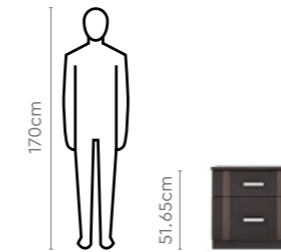

Proportion

Measurements

Zurina King Bed

Zurina Dresser

Zurina Bedside Table

Zurina 3 Door Wardrobe + Mirror

Zurina 2 Door Wardrobe

Measurements

All sizes in cm

Stool

Width

Depth

Height

36.0

33.5

45.55