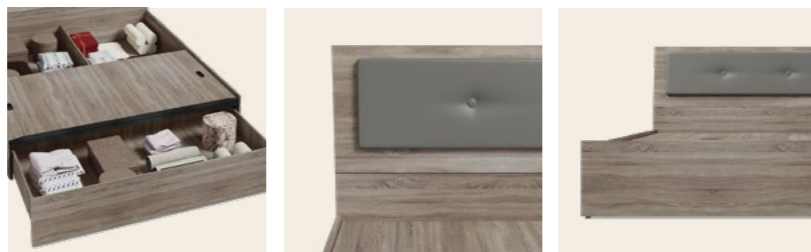

Proportion

Details