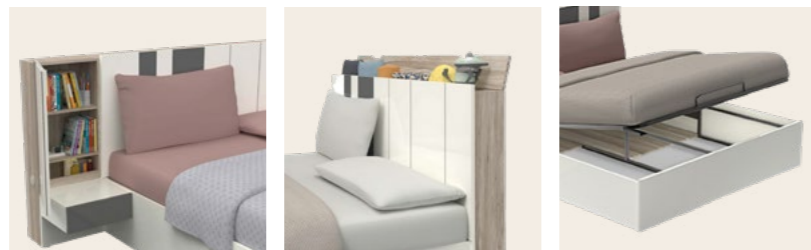

Proportion

Details