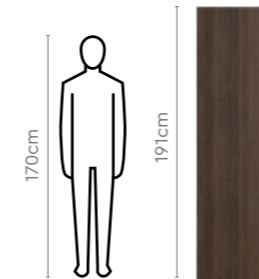

All sizes in cm

Stool

Width

Depth

Height

36.0

33.5

45.55

Casablanca Bedroom Set

Measurements

Casablanca King Bed

Proportion

Proportion

Casablanca 3 Door Wardrobe with Mirror

Proportion

Genesys® Premium Bedside Table