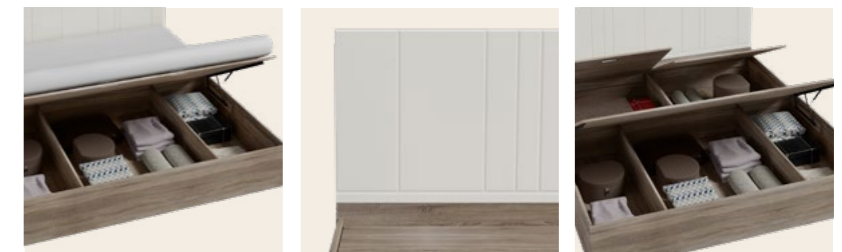

Stud Bed

Download PDF ↓

interio
by *Godrej*

Features

- The Stud bed is an attention-grabbing design that adds a touch of sophistication to any bedroom setting.
- An ergonomically-designed headboard with a subtle incline and cushioning offers optimal comfort in a sitting position.
- There are two compartments for storage under the bed, including a pull-out drawer that is easy to access.
- The grey-cushioned headboard complements the smooth sandstone wood finish, blending beautifully with any interiors.

Colour & Material

Engineered Wood

Measurements

Stud King Bed

Stud Queen Bed

Zyne Bedside Table

Zyne Dresser

Proportion

Details

Chime Bed

Download PDF ↓

interio
by *Godrej*

Features

- With its sleek and modern design, the Chime bed adds elegance to your bedroom.
- The PVC foiled headboard in a neutral shade features vertical lines resembling a flute wind chime.
- Spacious compartmentalised storage under the bed includes a section that opens pneumatically, providing handy access to stored items.
- The soothing colour scheme harmonises with most décor.

Colour & Material

Engineered Wood

Measurements

Chime King Bed

Chime Queen Bed

Zyne Bedside Table

Zyne Dresser

Proportion

Details