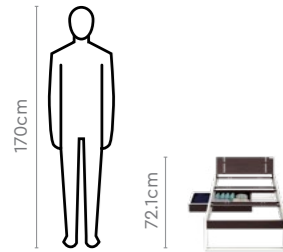

Proportion