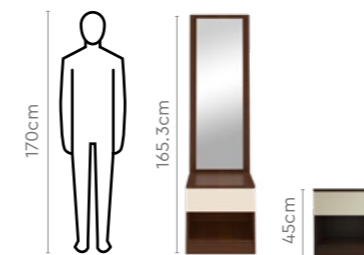

Proportion