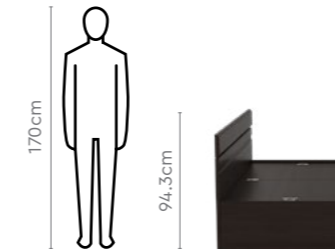

Zurina Bed Set

Proportion