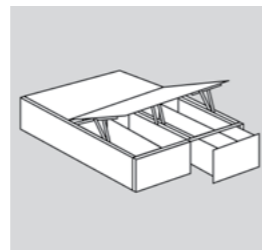

Case 2 (Not possible with other products)