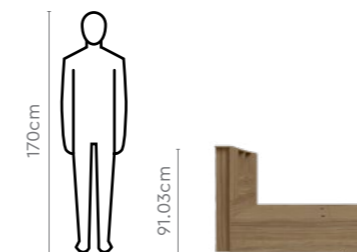

Proportion