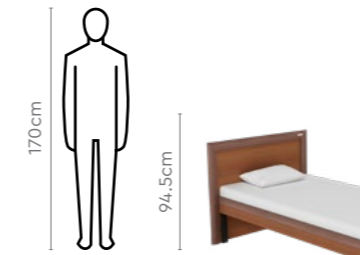

Adriana Bed Set

Proportion