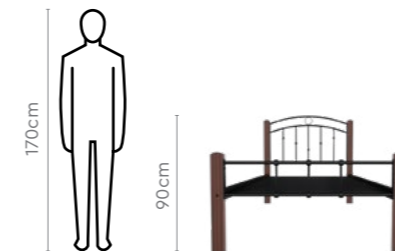

Proportion