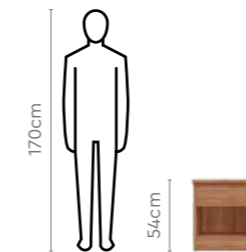

Proportion