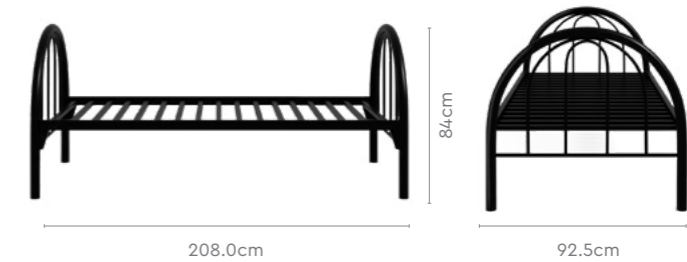

Colour & Material

Metal

Black

Proportion

Measurements

Esca Bed

All sizes in cm

	Width	Depth	Height
Bedstead	91.5	198.0	38.5