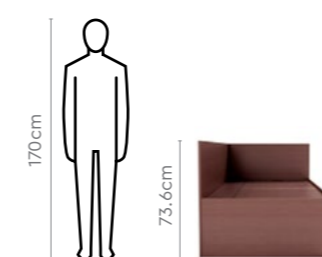

Colour & Material

Wood

Valigny Oak

Measurements

All sizes in cm

	Width	Depth	Height
Bed	95.8	203.6	73.6
Bedstead	92.0	200.0	34.9

Floyd V2 Bed

Proportion