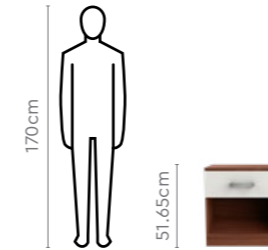

Grove Nx
2 Door
Wardrobe

Pavo Bed Set

Download PDF ↓

Proportion

Proportion

Measurements

Grove Nx King Bed

Grove Nx Queen Bed