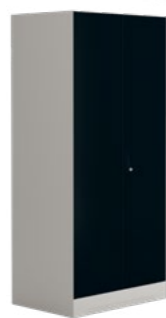

Pair with

2 Door Slimline with/without OHU