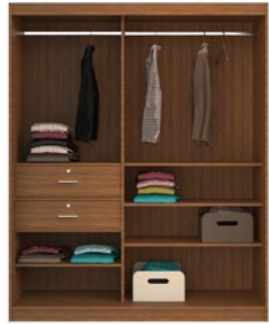

Waldorf Wardrobe Series

Download PDF ↓

Waldorf Small