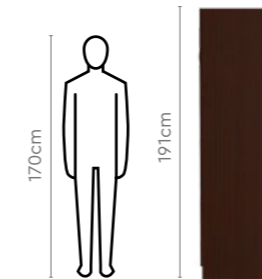

Proportion