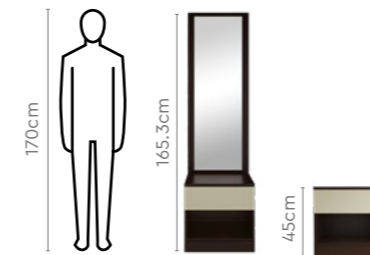

Proportion