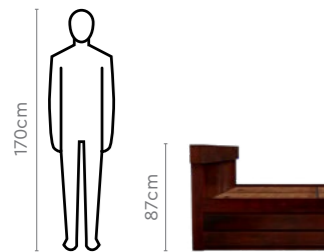

Manual Storage

Range of solid wood products

Colour & Material

Wood

Dark Brown

Proportion

Measurements

Grande Advance Bed

Grande Advance Bedside Table

Proportion

Details

Crisscross Bed

Download PDF

Features

- Introducing the Crisscross bed, a remarkable piece from our exquisite Dura-wood collection. Carefully handcrafted from solid Acacia wood, this bed exudes both elegance and durability.
- The storage is conveniently divided into four quadrants, each with hinged lids accessible from both sides of the bed.
- The elegant headboard and the matching bedside table showcase a beautiful crisscross pattern.