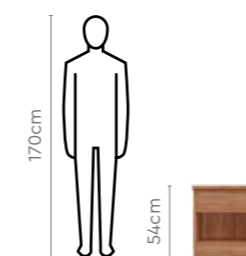

Proportion