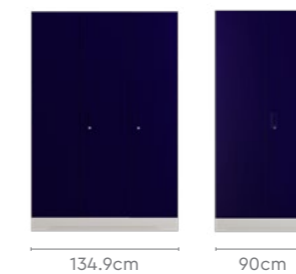

3 Door Slimline