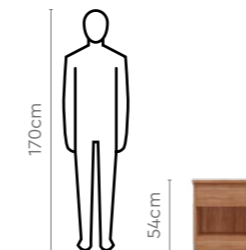

Doze Nx Queen Bed

Proportion

Alina Bedside Table

Proportion

Details

Alina Wardrobe

Features

- The Alina wardrobe, with its natural wood finish, adds warmth and style to any setting.
- Available in 3 sizes, the wardrobe is built with durable craftsmanship and top-notch hardware to withstand everyday use.
- The 2-, 3- and 4-door units have an adjustable shelf, hanging space, and a lockable drawer for valuables. 3- and 4-door units offer extra shelf storage space.
- With a Walnut finish, the Alina wardrobe can be paired with 5 of our bed models.