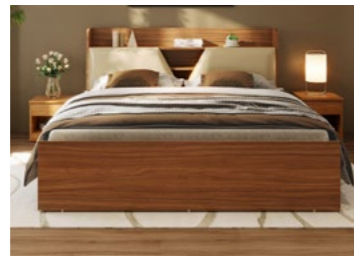

In the set

Diana King Bed / Queen Bed