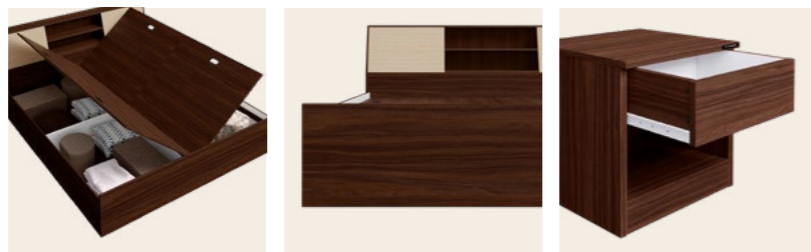

Dawn Bed

Download PDF

Features

- The Dawn bed with its rich wood finish exudes a soft, subdued look that seamlessly blends with any interior décor.
- A tall, slanted headboard with two decorative side panels provides sitting comfort.
- The ledge and two open shelves offer a handy place to keep personal items such as mobiles and watches.
- The spacious box storage under the bed has four compartments for efficient organization of bedding and other items.
- Complement with the Alina bedside table.

Box Storage

Colour & Material

Wood

Brown

Measurements

Dawn King Bed

Dawn Queen Bed

Pair with

Amara Bedside Table

Proportion

Details

Zanza Bed

Download PDF

Features

- Featuring a simple, rustic charm, with a headboard that resembles the backrest of a park bench, the Zanza bed inspires nature-infused bedroom designs.
- Crafted from solid Sheesham wood, this bed showcases the stunning beauty of natural grains and knots, adding a unique touch of colour that makes every bed truly one-of-a-kind.
- Ample storage under the bed helps to keep the room uncluttered.
- Complemented by the Zanza bedside.

Box Storage

DURA WOOD Range of solid wood products

Colour & Material

Sheesham Wood

Sheesham

Measurements

Zanza King Bed

Zanza Queen Bed

Pair with

Zanza Bedside Table

Proportion

Details