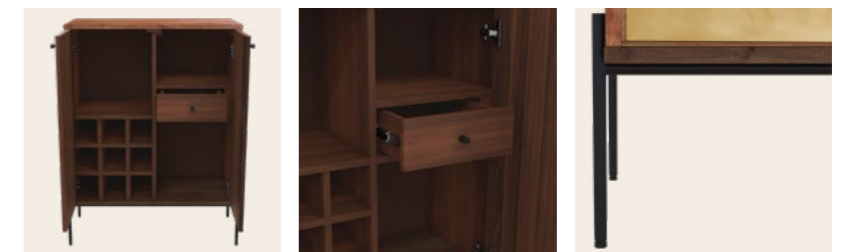

Waltz Bedside Table

Details

Waltz Bar Cabinet

Details

Grove Nx Bed Set

With Wardrobe

Download PDF ↓

Design Registration No: 327129-001