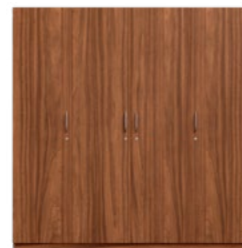

Alina 4 Door Wardrobe