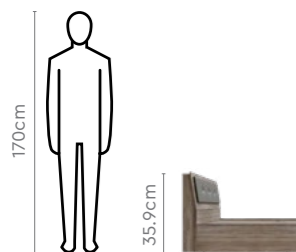

Proportion