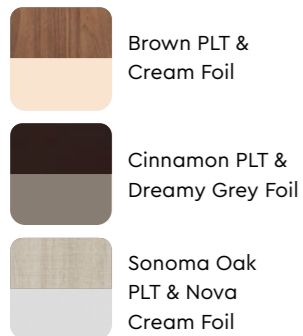

Colour & Material

Headboard Upholstery

PLT Shade & Membrane