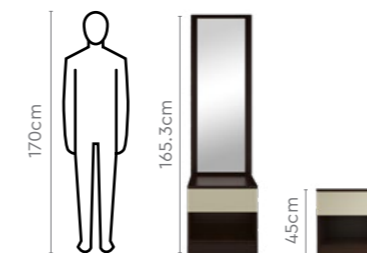

All sizes in cm

Stool

Width

Depth

Height

36.0

33.5

45.55

Astra Bed Set

Proportion

Measurements

Astra King Bed

Astra Queen Bed

Proportion

Astra 3 Door Wardrobe

Proportion