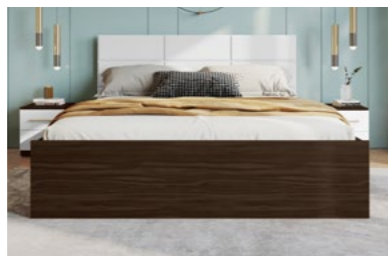

In the set

White Chocolate King Bed / Queen Bed