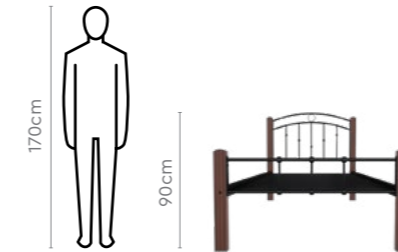

Colour & Material

Metal

Black

Proportion

Measurements

Esca Bed

All sizes in cm

	Width	Depth	Height
Bedstead	91.5	198.0	38.5