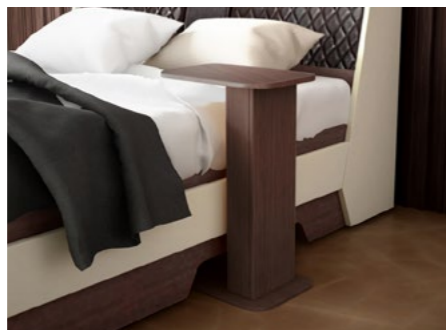

Download PDF

Aero Bed Set

Proportion

Measurements

Details

Proportion

Proportion

Download PDF

Aero Bed Set

Waldorf Wardrobe

→ Pg 2

Features

- Colours, materials, and finishes can be customized as per personal preference.
- Wide combination of 2 sizes, 5 carcass shades, and 8 door designs.
- No need to fumble finding things thanks to the built-in motion-sensing LED lights.

Proportion

Details