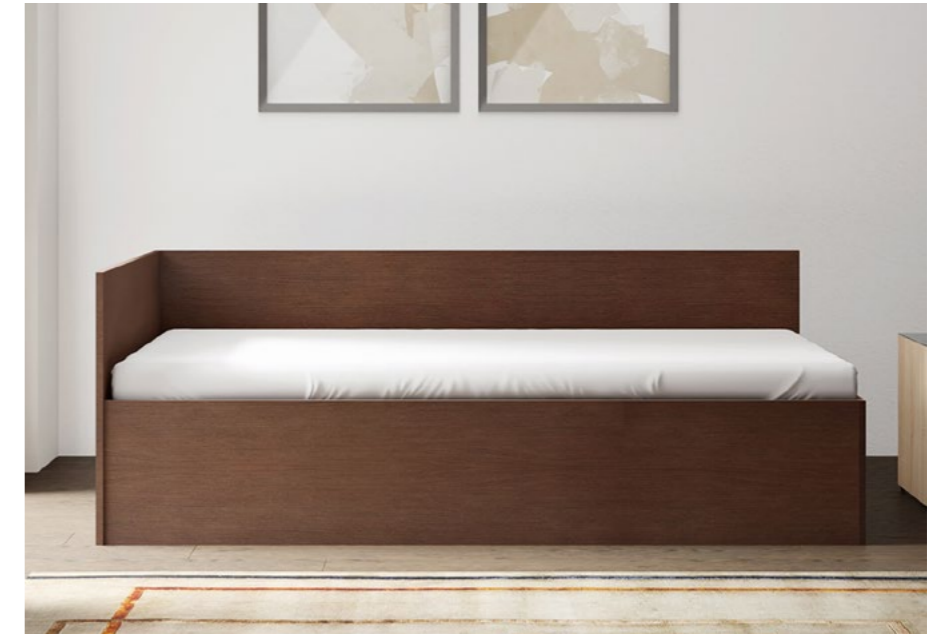

Features

- Designed like a Diwan but with an L-shaped backrest for placing along the corners of your home.
- Can be paired with cabinets or study tables to create a compact, closed and private space.
- Ideal for young kids and elders alike. Ample storage option underneath the structure.