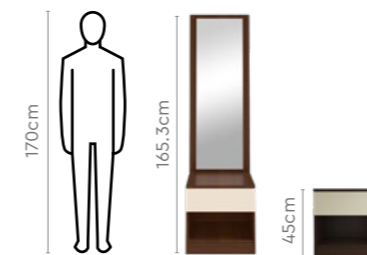

Casablanca Bedroom Set

Measurements

Casablanca King Bed

Proportion

Proportion

Casablanca 3 Door Wardrobe with Mirror

Proportion

Genesys® Premium Bedside Table