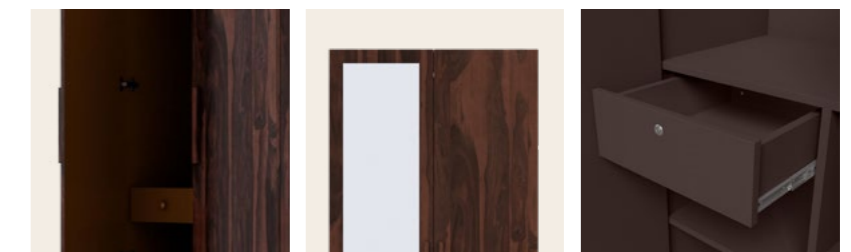

Goldust V2 Bed Set

With Riga Wardrobe

Download PDF

Features

- The Goldust V2 is an exciting mix of rustic charm and contemporary elegance. The set is crafted from high-quality Sheesham wood, ensuring durability and a natural, warm finish.
- Comes with bedside table and dresser with striking golden accents, complementing the overall aesthetics.
- Full pneumatic storage makes it easy to access the storage.

In the set

Goldust V2 King Bed

Goldust V2 Bedside Table + Dresser

Full Pneumatic Storage

Range of solid wood products

Colour & Material

Wood

Fine Walnut

Pair with

Riga 2 Door Wardrobe with Mirror

Riga 3 Door Wardrobe with Mirror

Goldust V2 Bed Set

Proportion

Measurements

Goldust V2 King Bed

Goldust V2 Bedside Table

Goldust V2 Dresser

Details

Riga Wardrobe

Features

- With variants of 2- and 3-doors, Riga wardrobes are simple and elegant bedroom storage solutions that blend with all types of bed sets and interior styles.
- Integrated mirror for added convenience and a mix of utility drawers, shelves and hanging space.

Riga 2 Door Wardrobe with Mirror

Riga 3 Door Wardrobe with Mirror

Details