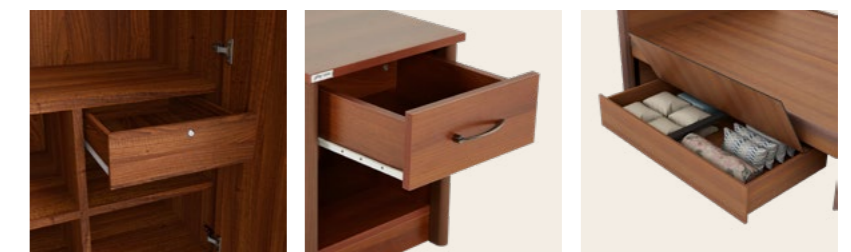

Adriana Bed Set

With Wardrobe

Download PDF ↓

Features

- The bed set comes in different variants of Queen and Single bed to cater to different needs.
- The understructure is made of steel channels that gives it strength and longevity.
- When it comes to organise your things well, the optional understructure available with this bed gives you added storage space.
- Can be paired with wardrobe with or without an integrated mirror.

In the set

Adriana Single / Queen Bed

Adriana Bedside Table + Dresser + 2 Door Wardrobe

Colour & Material

Bed Base & Headboard

Wood

Walnut

Pair with

2 Door Wardrobe with Mirror

Adriana Single Bed with Understorage

Download PDF ↓

Adriana Bed Set

Proportion

Proportion

Measurements

Adriana Single Bed + Understorage

Adriana Queen Bed + Understorage

Bedside Table

Dressing Table

2 Door Wardrobe

2 Door Wardrobe with Mirror

All sizes in cm

	Width	Depth	Height
Stool	36.0	33.5	45.55
Understorage	149.1	75.75	26.5

Understorage (to be bought separately)

Details