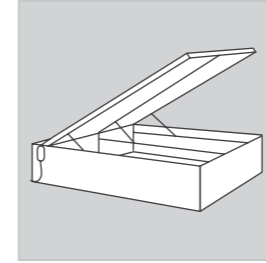

Bed Storages

Choose from 5 different kinds of bed storage to suit your needs.

Motorized Lift-up
(Available only in 78')