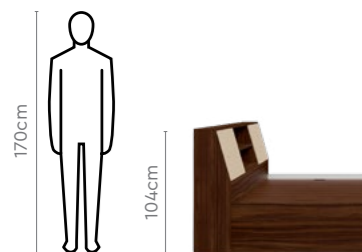

Proportion