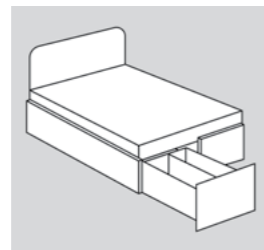

Innovative Storage

Case 1