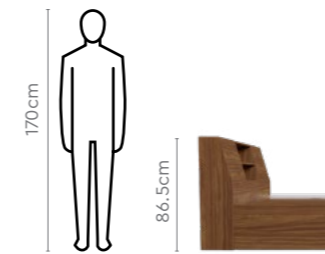

Proportion

Proportion

Alina Bedside Table

Details

Alina Wardrobe

Features

- The Alina wardrobe, with its natural wood finish, adds warmth and style to any setting.
- Available in 3 sizes, the wardrobe is built with durable craftsmanship and top-notch hardware to withstand everyday use.
- The 2-, 3- and 4-door units have an adjustable shelf, hanging space, and a lockable drawer for valuables. 3- and 4-door units offer extra shelf storage space.
- With a Walnut finish, the Alina wardrobe can be paired with 5 of our bed models.