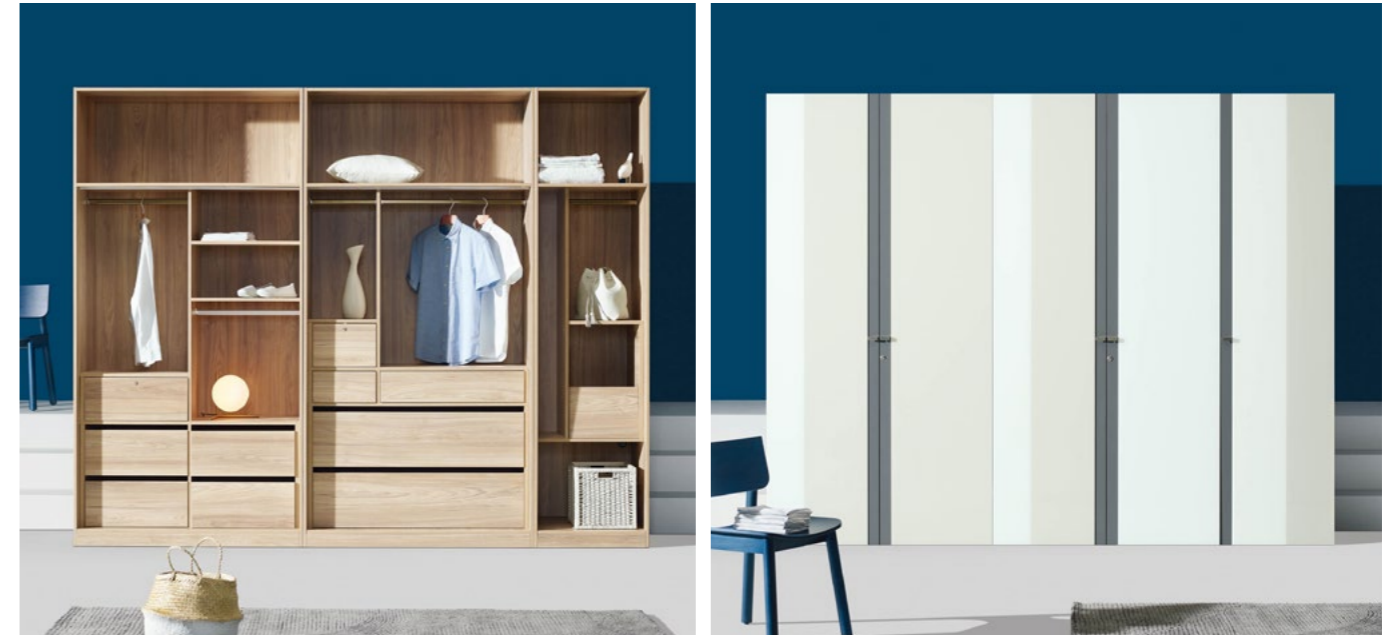

Overhead Unit (OHU) comes with only 2-door options.

Download PDF ↓

Element

Features

- A hinged-door wardrobe designed to meet the changing storage needs of urban lifestyles.
- Has a sleek soft-closure mechanism to ensure you don't pinch your fingers.
- Consists of 2 types of units, and a dresser. Can be configured to suit individual needs.
- Each configuration of two-door units offers unique ways of organising things, with different heights of hanging rails, compartments, and drawers.