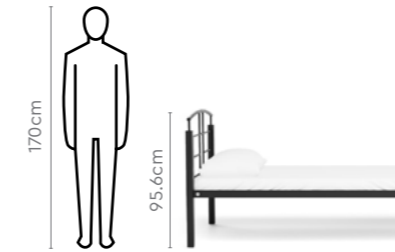

Pair with

2 Door Slimline with/without OHU

3 Door Slimline with/without OHU

Fiona Bed Set

Download PDF ↓

Proportion

Measurements

Fiona King / Queen Bed + Understorage

Fiona Single Bed

All sizes in cm

	Width	Depth	Height
Single Bed	100.1	206.0	95.6
King Bed	191.5	206.0	95.6
Queen Bed	161.0	206.0	95.6
Bedside Table	40.2	42.2	51.2
Understorage	134.0	75.2	32.0

Slimline Wardrobe