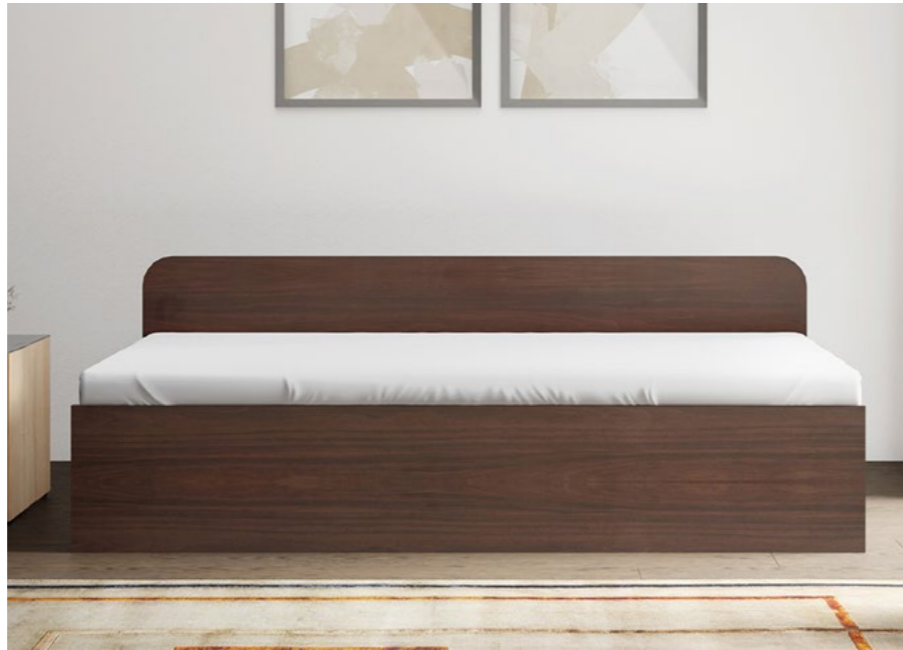

Details

Diwan V2 Bed

Download PDF ↓

Features

- The traditional and evergreen piece of furniture that has been a part of Indian homes for long, now with a touch of minimal design.
- Ideal for living spaces, guest rooms or other compact spaces, with the option of using it for seating or as bed.
- Comes with a box storage which can be accessed manually.