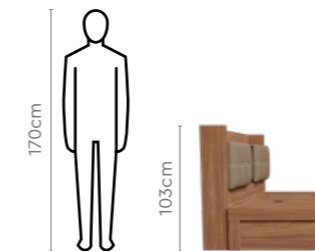

Proportion