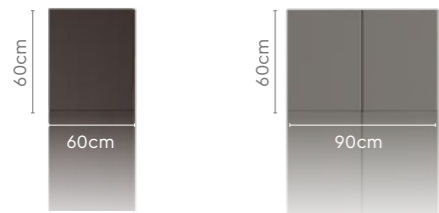

Overhead Unit (OHU)

2-Door OHU