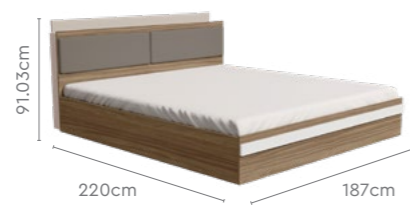

Measurements

Conflux King Bed