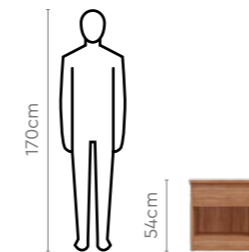

Proportion