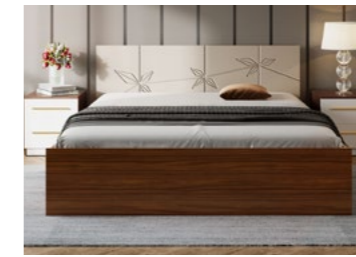

In the set

Leef King Bed / Queen Bed