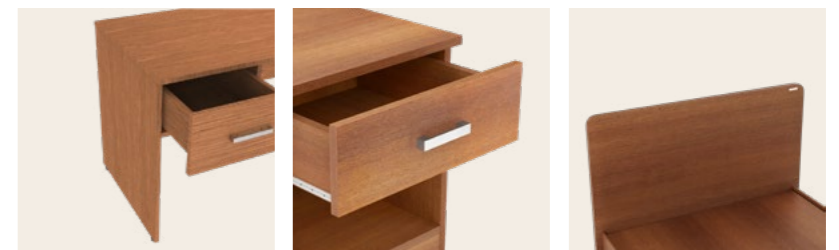

Adria Queen Bed

Adria Bedside Table

Adria 2 Door Wardrobe

Adria Study Table

Adria Work Desk

All sizes in cm

	Width	Depth	Height
Single Bed	97.0	204.6	91.0
Dressing Table	46.0	48.6	171.95

Details