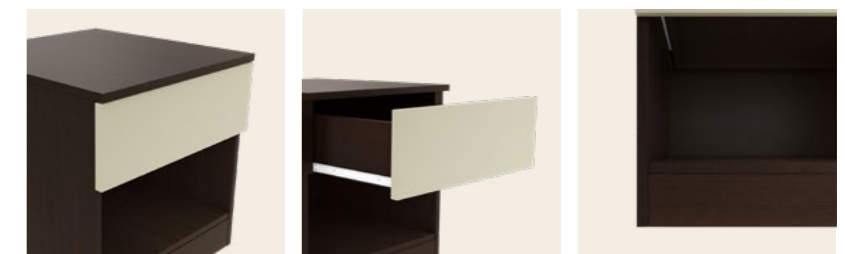

Genesis® Premium Dresser

Details

Genesis® Premium Bedside Table

Details

Allura Bed Set

With Genesys® Series

Download PDF ↓

Design Registration No: 334165-001, 334164-001