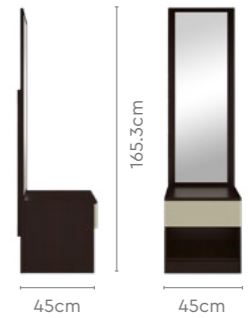

Genesys® Premium Bedside Table

Genesys® Premium Dresser