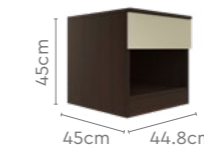

Casablanca Bedroom Set

Measurements

Casablanca King Bed

Proportion

Proportion

Casablanca 3 Door Wardrobe with Mirror

Proportion

Genesys® Premium Bedside Table