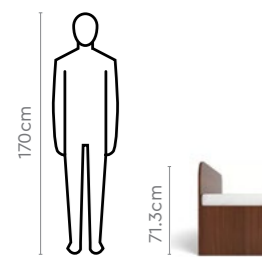

Proportion