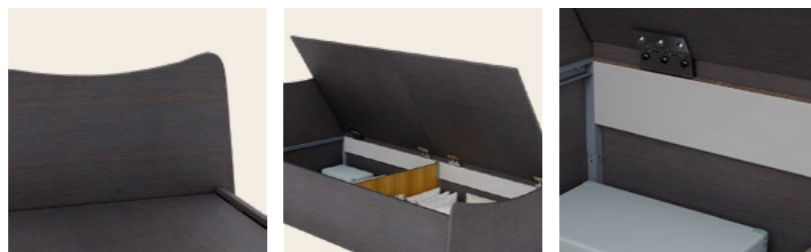

Download PDF ↓

Pearl Bed

Features

- The curved edges of the bed not only add to its aesthetics, but also enhance the safety of the bed. Now, your kids can play around without getting wounded on the sharp edges.
- The smooth finish looks exceedingly classy.
- The whole bed can be used for storage. It has two storage compartments that open up to a hidden storage for everything from books to clothes. It can also be engineered to open on the left or right.

Colour & Material

Wood + Metal

Cola Rain

Proportion

Measurements

Pearl Bed

Details

Download PDF ↓

Opal Pro Bed

Features

- The metallic structure and thin legs come together to form a bed that gives the illusion of space.
- The Black colour of the bed makes it stand out.
- The ground elevation and the metallic structure of the bed allow for easy cleaning.

Colour & Material

Wood + Metal

Black & Brown

Proportion

Measurements

Opal Pro Bed

Details