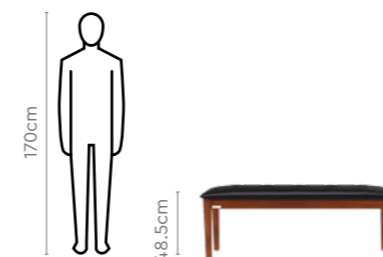

Colour

Black

Material

Wood

Measurements

Proportion

Details

Ingrid V2