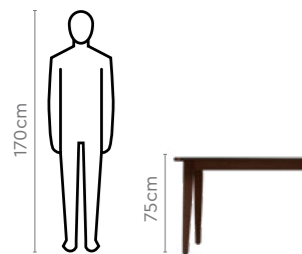

Colour

Table & Chair

Black

Material

Glass + Metal

Measurements

All sizes in cm

	Width	Depth	Height
Ebony Chair	57.0	44.0	97.0

6 Seater Table

Proportion

Details

Leon Dining Table

With Chair

Download PDF

interio
by *Godrej*

Features

Colour

Table

Black Tinted Glass & Walnut

Chair

Ash & Walnut

Material

Glass + Wood

Proportion

Measurements

8 Seater Table

Chair

Details

Silica Dining Table

With Ellie Chair and Kalyx Bench

Download PDF

interio
by *Godrej*