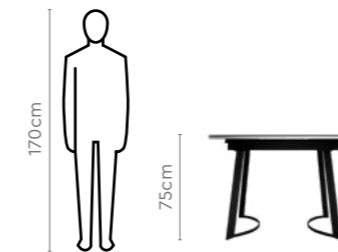

Proportion