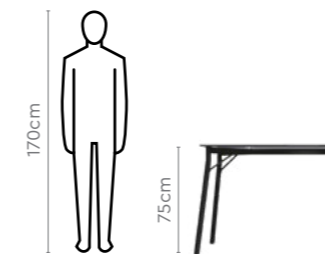

Measurements

8 Seater Table

Chair

Details

Silica Dining Table

With Ellie Chair and Kalyx Bench

Download PDF

interio
by *Godrej*

Colour

Table

Tinted Glass

Chair

Dark Brown

Material

Glass + Metal

Proportion

Measurements

4 Seater Table

6 Seater Table

Ellie Chair

Kalyx Bench

Details

Elixir Dining Table

With Opulent Plus Chair