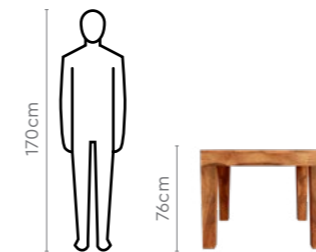

Colour

Table

Rose Wood

Chair

Grey

Material

Wood

Measurements

4 Seater Table

6 Seater Table

8 Seater Table

Zest Chair

Proportion

Details

DURA WOOD Range of solid wood products

Relish Dining Table

Colour

Table

Black

Chair

Grey

Measurements

4 Seater Table

Chair