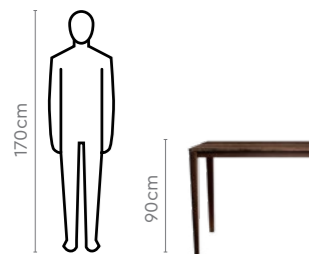

Colour

Table

Walnut

Chair

Sea Blue & Walnut

Material

Wood

Proportion