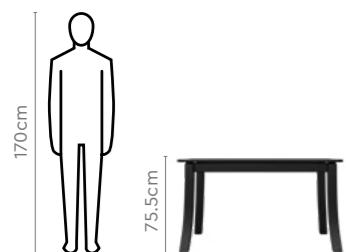

Proportion