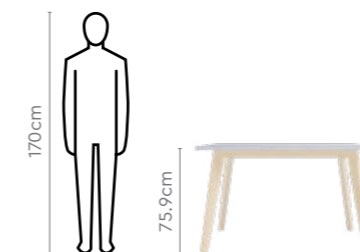

Proportion