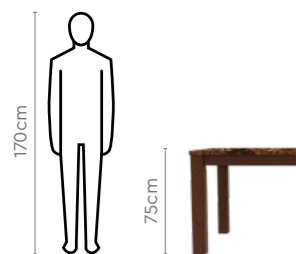

Colour

Table

Brown

Chair

Cappuccino

Material

Wood

Measurements

6 Seater Table

Honey Chair

Proportion

Details

Download PDF ↓

interio
by Godrej

Grande Adv Dining Table

With Chair