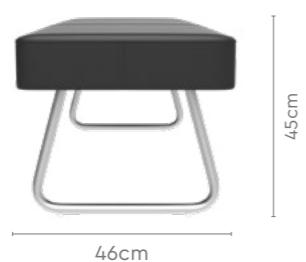

Measurements