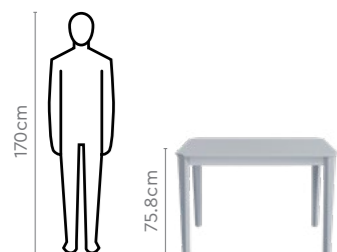

Proportion