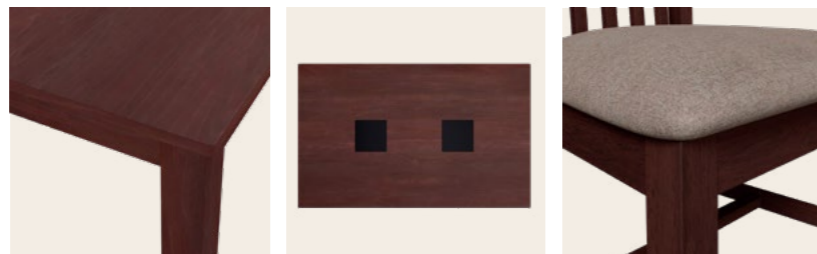

Chair

Proportion

Details