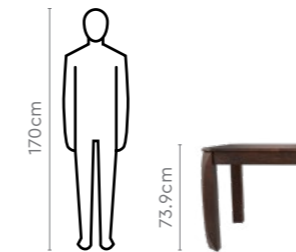

Colour

Table

Mahogany

Chair

Brown

Material

Wood

Measurements

6 Seater Table

Pause Chair

Proportion

Details

Bliss V2 Dining Table

With Chair & Bench

Features

- The 8-seater Sheesham wood table with a bench and 4 chairs is a fantastic addition to your dining space. Ideal for big family get-togethers.
- Part of the solid wood furniture collection and hence sturdy and durable.
- The set has a very fine Walnut finish, and the chair and bench are upholstered in fabric with a light brown hue, giving it a cosy and friendly appearance.