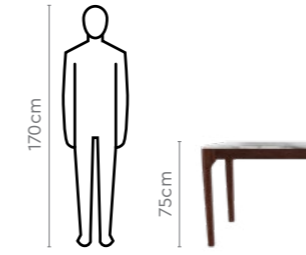

Proportion