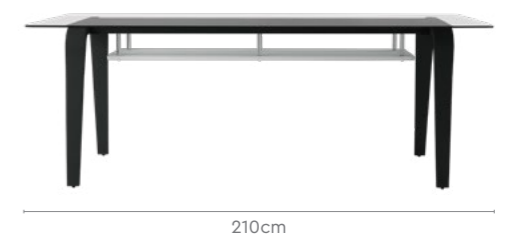

Measurements

8 Seater Table