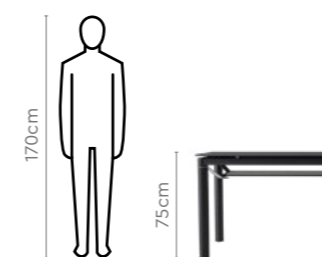

Colour

Table

Chair

Material

Glass + Metal

Proportion

Measurements

6 Seater Table

Radiance NX Chair

Details

Brawn Table

With Tia Chair

Features

- Modern look with sleek black table legs and glass top.
- The large tabletop is enough to cater to large families during house parties and functions, while the undershelf helps manage small tableware.
- Complemented with equally stylish Tia chairs.