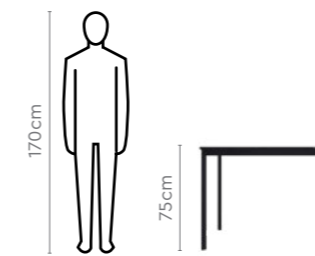

Colour

Table

Chair

Material

Wood + Metal

Proportion

Measurements

4 Seater Table