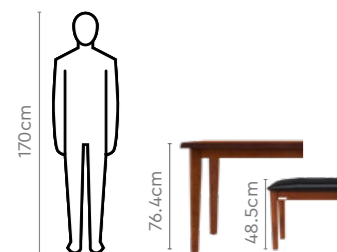

Proportion