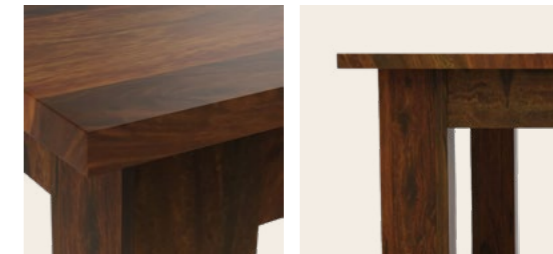

Details

Download PDF ↓

interio
by Godrej