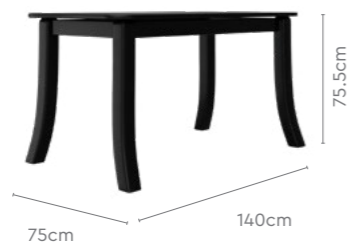

Colour

Table

Dark Brown

Chair

Beige & Brown

Measurements

4 Seater Table

Tracy Chair