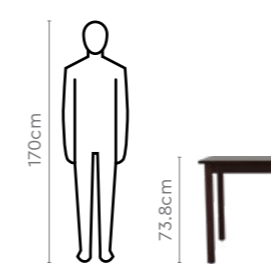

Colour

Table

Indian Mahogany

Chair

Beige

Material

Wood

Proportion

Measurements

All sizes in cm

	Width	Depth	Height
Estana Chair	40.0	44.0	82.5

4 Seater Table

Details

Feast Dining Table

With Chair & Bench

Download PDF