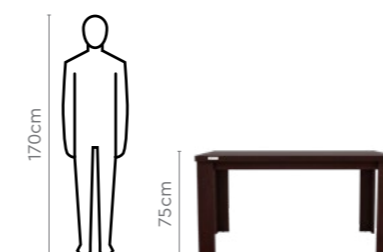

Proportion