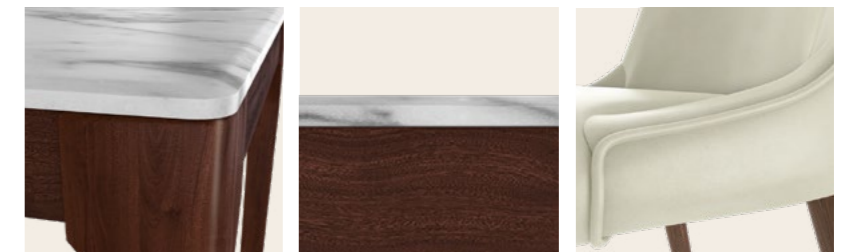

Proportion

Details