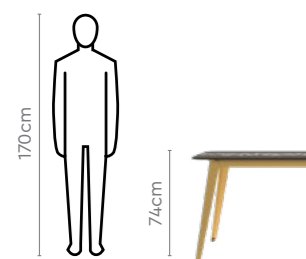

Proportion