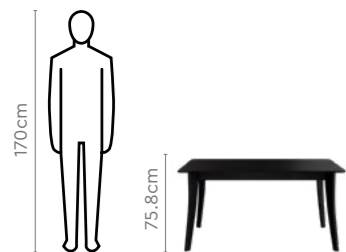

Proportion