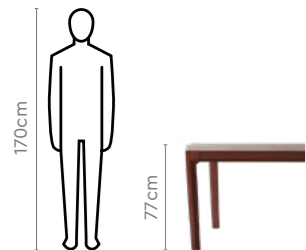

Proportion