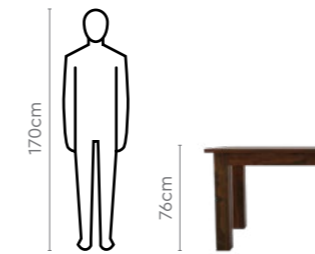

Colour

Table

Brown

Chair

Beige

Material

Wood

Measurements

All sizes in cm

	Width	Depth	Height
Chair	45.0	45.0	95.0

4 Seater Table

6 Seater Table

Proportion

Details

Download PDF ↓

interio
by Godrej