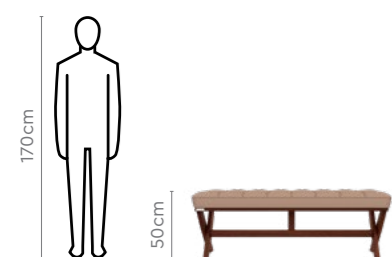

Colour

Light Brown

Material

Wood

Measurements

Proportion

Details

Feast