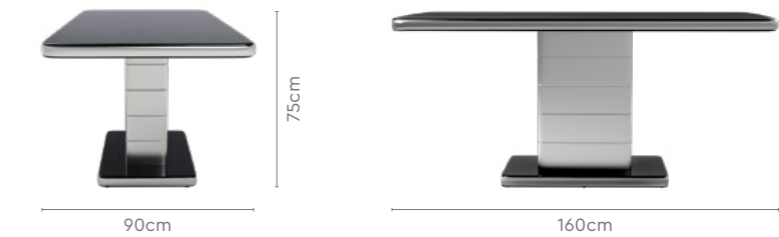

Colour

Table & Chair

Black

Material

Metal + Glass

Measurements

6 Seater Table

Novice Chair

Proportion

Details

Download PDF

Glaze Pro Dining Table

With Pluto Pro Chair

Features

- Chic design with a transparent glass tabletop and bevelled edges suitable for modern spaces.
- Open under-storage shelf for easy access and stowing of dining table accessories.
- Contemporary high-backed chairs with U-shaped cantilever metal base provides comfort and stability.
- Chairs work well in alternate settings.

Colour

Table

Silver

Chair

Black

Measurements

6 Seater Table

Pluto Pro Chair