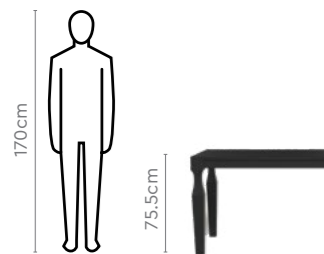

Proportion