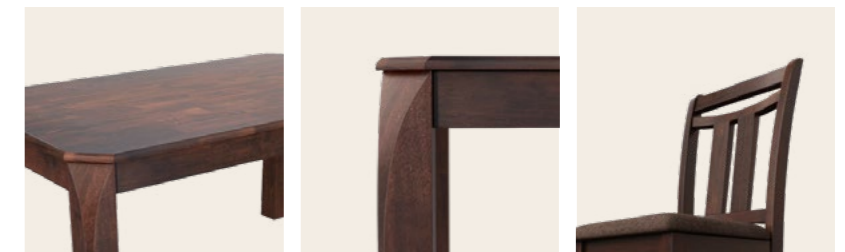

6 Seater Table

Pause Chair

Proportion

Details

Bliss V2 Dining Table

With Chair & Bench

Features

- The 8-seater Sheesham wood table with a bench and 4 chairs is a fantastic addition to your dining space. Ideal for big family get-togethers.
- Part of the solid wood furniture collection and hence sturdy and durable.
- The set has a very fine Walnut finish, and the chair and bench are upholstered in fabric with a light brown hue, giving it a cosy and friendly appearance.