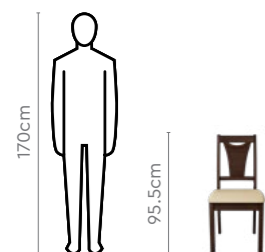

Proportion