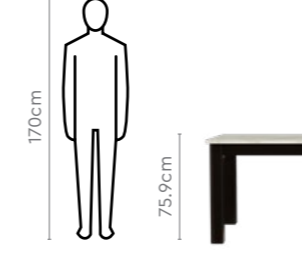

Colour

Table

Marble

Chair

Royal Blue

Material

Wood

Proportion