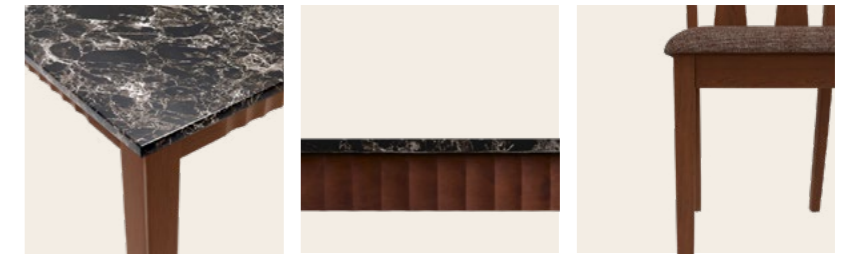

Measurements

6 Seater Table

Honey Chair

Details

Amber Dining Table

With Honey Chair

Features

- Add luxurious appeal to your dining space with the deep cappuccino-brown tone of this table.
- Made of solid rubberwood, hence strong and durable.
- Comfortable dining experience with sufficient leg room and spacious top.