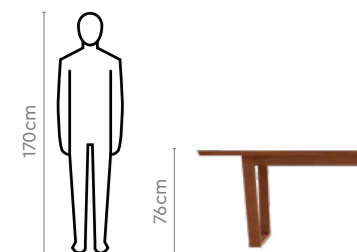

Proportion