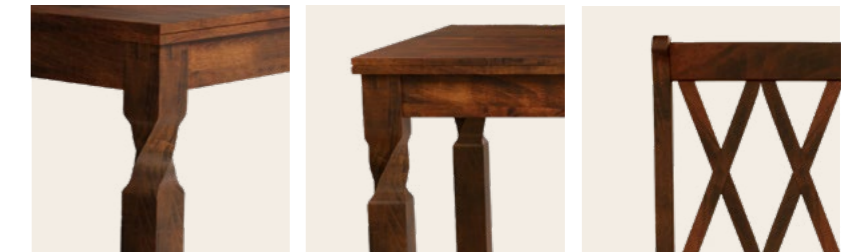

Proportion

Details