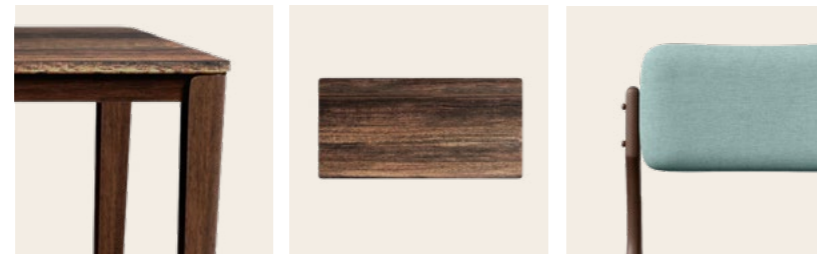

Measurements

6 Seater Table

Chair

Details

Allure Dining Table

With Chair

Features

- Luxe aesthetics with the combination of marble-patterned tabletop and espresso-coloured frame.
- Simple design that blends in with all interior spaces and fits in nicely in dining spaces.
- Complemented by sturdy chairs with royal blue upholstery.