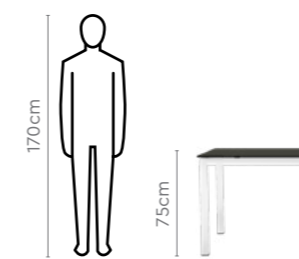

Colour

Table

Chair

Material

Glass + Metal

Proportion

Measurements

6 Seater Table

Colour

Table & Chair

Chocolate

Material

Glass + Metal

Measurements

6 Seater Table

Chair

Colour

Table & Chair

Black

Material

Glass + Metal

Measurements

All sizes in cm

	Width	Depth	Height
Ebony Chair	57.0	44.0	97.0

6 Seater Table

Proportion

Details

Leon Dining Table

With Chair

Download PDF

interio
by *Godrej*

Features