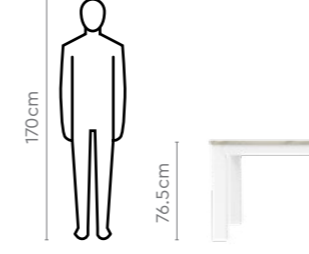

Proportion