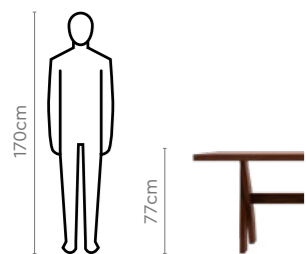

Colour

Table

Mahogany

Chair

Brown

Material

Wood

Measurements

6 Seater Table

Pause Chair

Proportion

Details

Bliss V2 Dining Table

With Chair & Bench

Features

- The 8-seater Sheesham wood table with a bench and 4 chairs is a fantastic addition to your dining space. Ideal for big family get-togethers.
- Part of the solid wood furniture collection and hence sturdy and durable.
- The set has a very fine Walnut finish, and the chair and bench are upholstered in fabric with a light brown hue, giving it a cosy and friendly appearance.

Colour

Table

Fine Walnut

Chair & Bench

Beige

Material

Wood

Proportion

Measurements

8 Seater Table

Chair

Bench

Details

Onyx Dining Table

With Honey Chair

Features