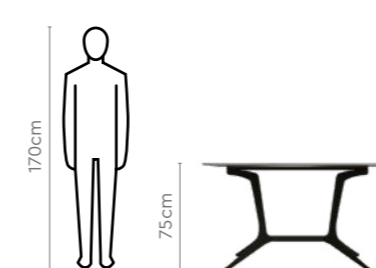

Colour

Table

White Ceramic

Chair

Dark Grey

Material

Wood + Metal

Measurements

6 Seater Table

Kosmic Chair

In this set

Opulent Advanced Buffet Table

→Pg69

Proportion

Details

Troy Dining Table