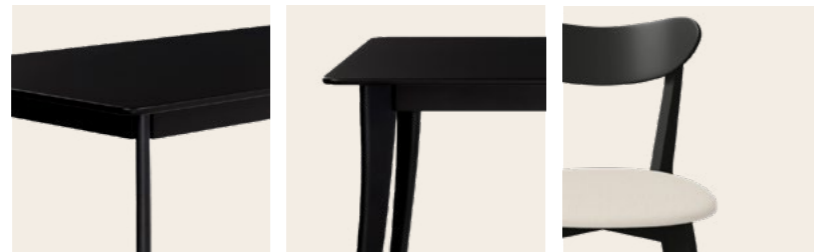

Diner Dining Table

With Chair

Download PDF ↓

interio
by Godrej

Features

- The Diner table features a sleek espresso finish and a minimalist design that complements a variety of interior styles.
- The MDF tabletop with lacquer finish and rubberwood understructure ensures both low maintenance and durability.
- Rounded edges create a safe and inviting atmosphere.
- Angular legs at the end of the table add extra legroom. Pair with the matching Diner chairs with angular legs for a cohesive look.

Colour

Table

Chair

Measurements

6 Seater Table

Chair

Material

Wood

Proportion

Details

Magnitude Dining Table

With Chair

Download PDF ↓

interio
by Godrej

Features

- The Magnitude's luxurious design and high-quality craftsmanship make this table the focal point of your dining space.
- The dark brown wood finish with high gloss showcases visible wood grains and gently reflects light, adding to the beauty of the table.
- The carved pillar-like designer legs add stability and style.
- Magnitude chairs with lattice-designed backrests complement the table's style.

Colour

Table

Chair

Measurements

8 Seater Table

Chair

Material

Wood

Proportion

Details