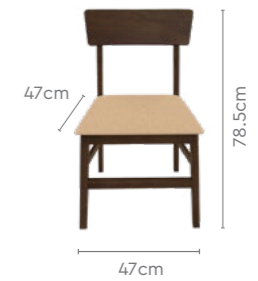

Colour

Table

Dark Wood

Chair

Light Brown & Dark Wood

Measurements

4 Seater Table

Chair