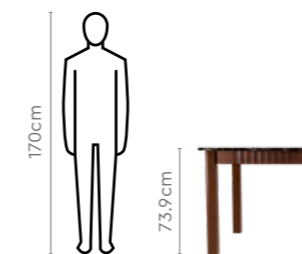

Colour

Table

Black

Chair

Cappuccino

Material

Wood

Proportion