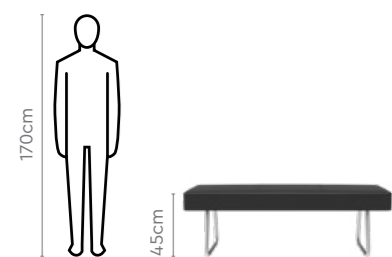

Proportion