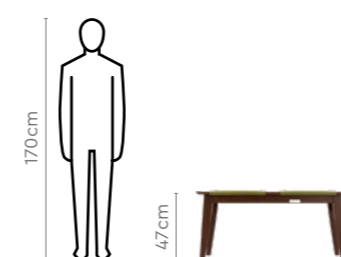

Colour

Walnut & Citrus Green

Material

Wood

Measurements

Bench

Proportion

Details