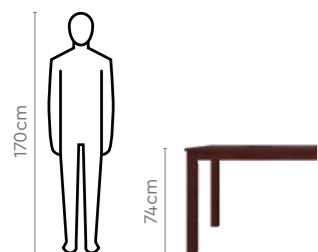

Proportion