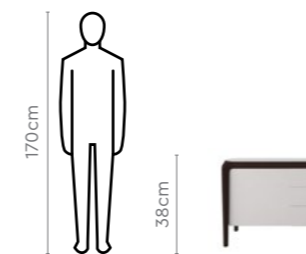

Proportion

Pair with
Opulent Advance
Dining Table

→ Pg 2