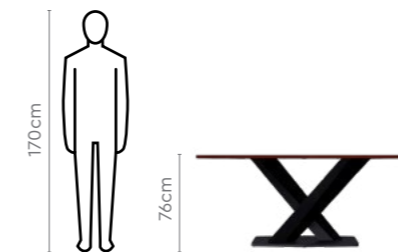

Colour

Table

Chair

Material

Wood + Metal

Proportion

Measurements

6 Seater Table