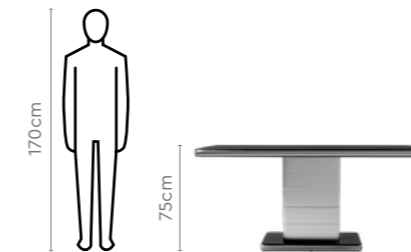

Proportion