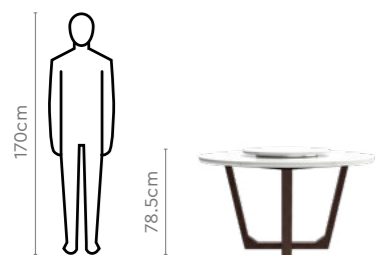

Proportion