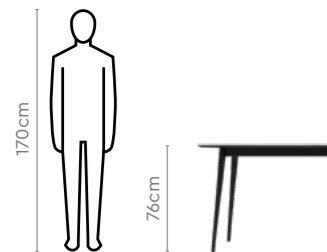

Colour

Table

White Ceramic

Chair

Dark Grey

Material

Wood + Metal

Measurements

6 Seater Table

Kosmic Chair

In this set

Opulent
Advanced
Buffet Table

→Pg69

Proportion

Details

Spice Dining Table