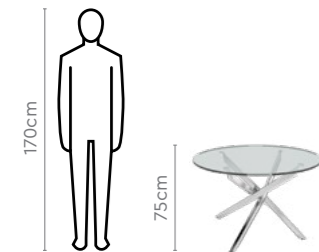

Colour

Table

Clear

Chair

Blue

Material

Metal + Glass

Measurements

4 Seater Table

Fortune NX Chair

Proportion

Details

Download PDF ↓

Neo Apple Dining Table

With Novice Chair

Features