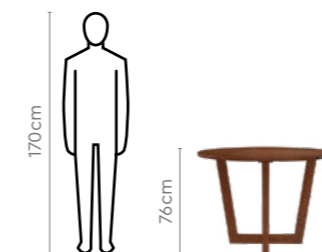

Colour

Table

Brown

Chair

Navy Blue

Measurements

4 Seater Table

Chair

Material

Wood

Proportion

Details

Emila Dining Table

With Chair

Download PDF

Features