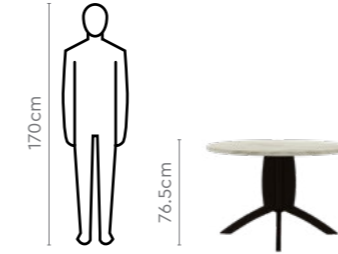

Chair

Details

Arctic Dining Table

With Allure Chair

Features

- A compact solution for small eating areas or kitchens that extend into living spaces.
- The circular table is a contemporary blend of strong rubberwood frame, marble-patterned top, and an attractive pedestal base.

Colour

Table

Chair

Material

Wood

Proportion

Measurements

4 Seater Table