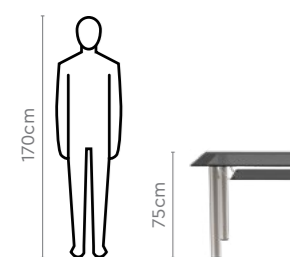

Colour

Table

Chair

Material

Glass + Metal

Proportion

Measurements

6 Seater Table

Radiance NX Chair

Details

Brawn Table

With Tia Chair

Features

- Modern look with sleek black table legs and glass top.
- The large tabletop is enough to cater to large families during house parties and functions, while the undershelf helps manage small tableware.
- Complemented with equally stylish Tia chairs.