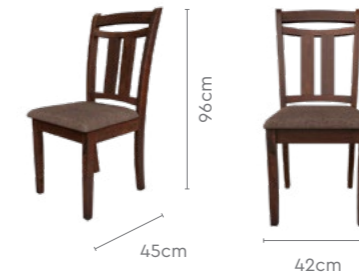

Pause Chair