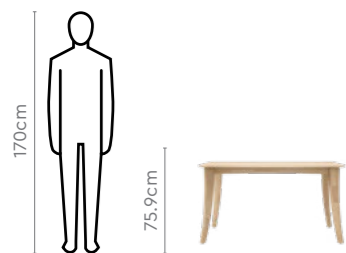

Colour

Table

Whitewash

Chair

Rust

Material

Wood

Proportion