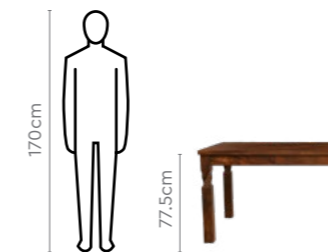

Proportion