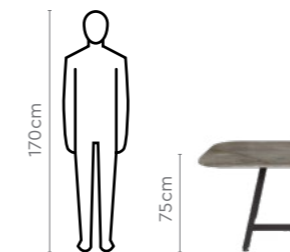

Colour

Table

Gordion

Chair

Beige

Material

Wood + Metal

Proportion