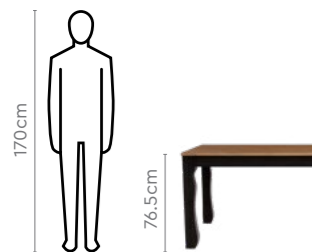

Colour

Table

Chair

Material

Wood

Proportion

Measurements

6 Seater Table