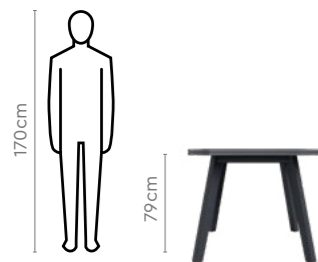

Colour

Table

Brown

Chair

Beige & Brown

Material

Wood

Proportion