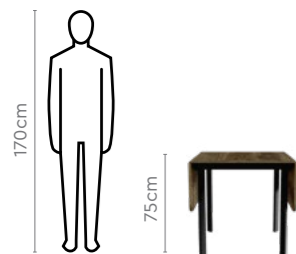

Measurements

2 Seater Table

Fully expanded mode

Kalyx Chair

Proportion

Details

Opulent Advance

Features