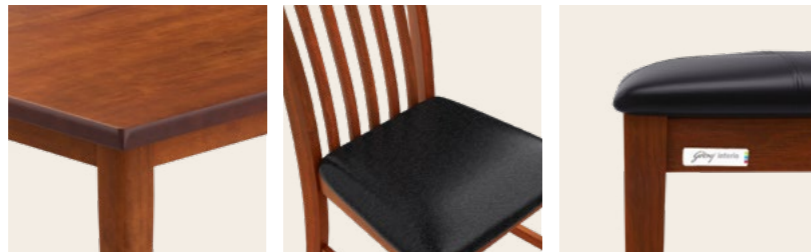

Feast Dining Table

With Chair & Bench

Download PDF

interio
by *Godrej*

Features

- Large dining piece for great Indian families. Caters to all your functions and gatherings.
- Rubberwood framework ensures longevity, and natural wood tone with glossy PU upholstery is aesthetically pleasing.
- Low on maintenance and requires routine cleaning only.

Colour

Table

Brown

Chair

Black

Material

Wood

Measurements

8 Seater Table

Chair

Bench

Proportion

Details

Jack Dining Table

With Rose Chair

Download PDF

interio
by *Godrej*

Features

- It is designed to easily fit in small spaces, so changing your interior every few months is now a much easier task.
- The rectangular shape and brown shade contribute to its neutral, universal look. A table that seems at home no matter the décor.
- With solid wood legs and MDF used in the tabletop, it can bear the weight of large vases and heavy dinner sets with grace.

Colour

Table

Brownish Black

Chair

Beige

Material

Wood

Measurements

6 Seater Table

Rose Chair

Proportion

Details