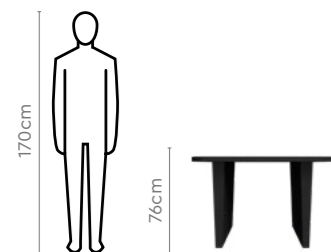

Proportion