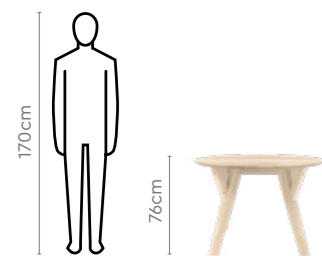

Proportion