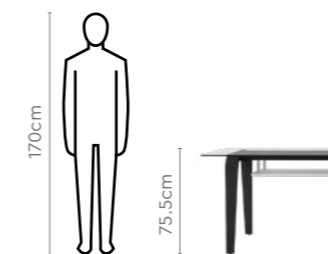

Proportion