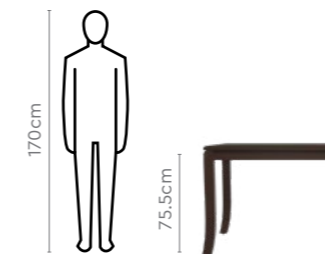

Proportion