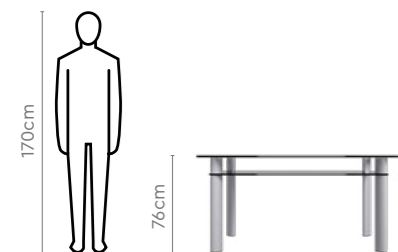

Proportion