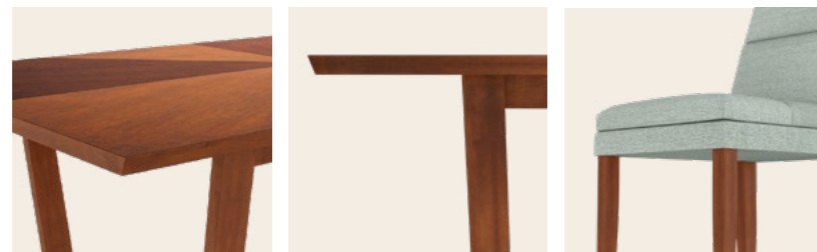

Emila Dining Table

With Chair

Download PDF

Features

- Exquisitely styled, the Emila dining table can seat 6 people. The legs on both sides are slightly tapered, providing plenty of legroom for everyone.
- The solid rubberwood structure provides unparalleled strength and durability. The geometrically patterned tabletop adds to the timeless aesthetics.
- The chairs add a classy touch upholstered in a neutral shade.

Colour

Table

Brown

Chair

Grey

Measurements

6 Seater Table

Chair

Proportion

Details

Ace Pro Dining Table

With Chair

Download PDF

Features

- A compact 4-seater dining table ideal for areas with limited space.
- Lacquer-coated finish in dark wood adds a rich and warm ambience.
- Chairs with cushioned fabric upholstery add to the comforting appeal.
- Rubberwood frame for table and chairs guarantees long-lasting strength and durability.

Colour

Table

Dark Wood

Chair

Light Brown & Dark Wood

Measurements

4 Seater Table

Chair

Material

Wood

Proportion

Details