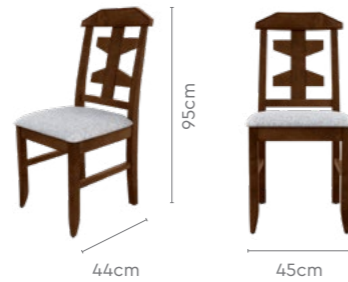

Holly Dining Table

With Chair

Download PDF

Features

- Dark-wood finished dining table with a rustic twist has a warm and inviting look.
- Flat, angular legs and space between the tabletop and legs adds an aesthetic touch.
- Elegantly crafted chairs with attractive curvatures at the back take the entire dining set to a grander level.

Colour

Table

Walnut

Chair

Grey & Walnut

Material

Wood

Measurements

6 Seater Table

Chair

Proportion

Details

Ivana Dining Table

With Chair

Download PDF

Features

- Airy and sophisticated, this white dining table and chair set highlight a glossy marble-finished tabletop.
- High-backed chairs with curved design elements and red seats create a striking contrast to the monochrome design.
- Clean lines and neutral shades make it an easy, compact fit.

Colour

Table

Ash & White

Chair

Red & White

Material

Wood

Measurements

6 Seater Table

Chair

Proportion

Details