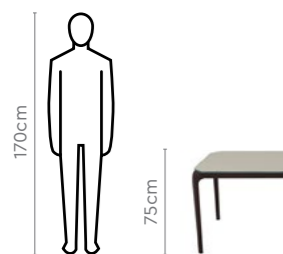

Colour

Table & Chair

Beige

Material

Wood + Glass

Measurements

6 Seater Table

Opulent Advanced Chair

Swivel Mechanism

Range of solid wood products

Proportion

Details

Crescent Dining Table

With Chair

Features

- The dining set follows modern aesthetics and a clean, linear shape that is accentuated with the clear tempered glass top.
- Sleek understorage shelf provides space for storage.
- Table base is crafted with metal. This combination of glass and metal enables easy and quick maintenance.