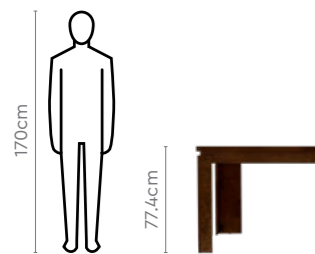

Proportion