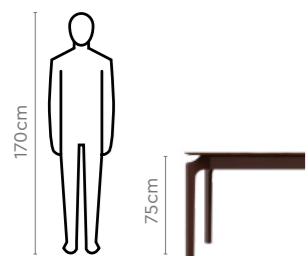

Proportion

Details

Marcelli Dining Table

With Chair

Features

- The Marcelli dining table will enhance your dining space with a clean and contemporary look.
- The table's design and size makes it suitable for large gatherings.
- Built to last with premium materials.
- The accompanying chairs offer stylish and comfortable seating with cushioned backrests and seats.

Colour

Table

Chair

Measurements

8 Seater Table

Chair

Proportion

Details