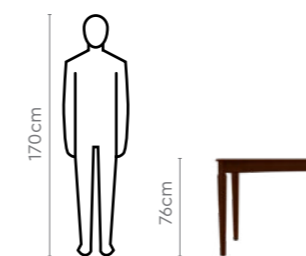

Proportion