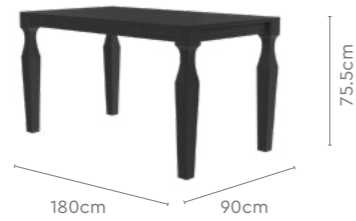

Colour

Table

Dark Brown

Chair

Beige & Brown

Measurements

6 Seater Table

Delta Chair