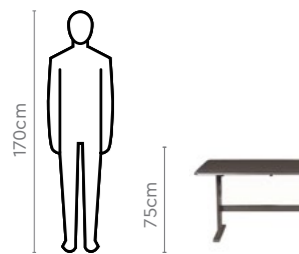

Colour

Table

Chair

Material

Wood

Proportion

Measurements

6 Seater Table

Chair

Details

Arctic Dining Table

With Allure Chair

Features

- A compact solution for small eating areas or kitchens that extend into living spaces.
- The circular table is a contemporary blend of strong rubberwood frame, marble-patterned top, and an attractive pedestal base.