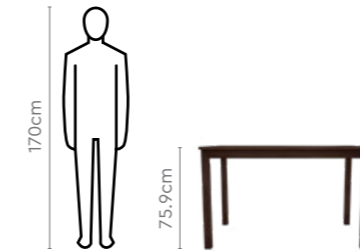

Proportion