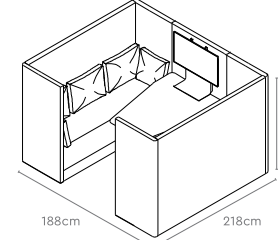

#### 1 Seater Sofa with 1400mm

1 Seater Sofa 1400

2 Seater Sofa 1400

3 Seater Sofa 1400

45° Circular 1400

Media Booth

All sizes in cm	Width	Depth	Height	Seat Height
<b>1 Seater Sofa 1400</b>	70.0	65.0	140.0	45.0
<b>2 Seater Sofa 1400</b>	129.0	65.0	140.0	45.0
<b>3 Seater Sofa 1400</b>	188.0	65.0	140.0	45.0
<b>45° Circular 1400</b>	295.0	153.0	140.0	45.0
<b>Media Booth</b>	188.0	218.0	140.0	45.0