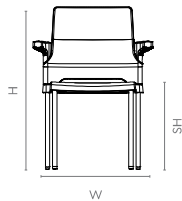

All sizes in cm	Width	Depth	Height	Seat Height
Unwind With Armrest	62.3	55.8	84.5	45.0

Scintilla

With and without Armrest

Features

- Scintilla's unique back-tilt feature allows for an upright and relaxed angle.
- Its body-hugging contours comfortably support your back, effectively relieving pressure on the intervertebral discs.
- The tip-up seat ensures horizontal stackability, optimising the use of space.
- The broad armrest is scratch-resistant, providing comfortable support for arms during long periods of sitting.