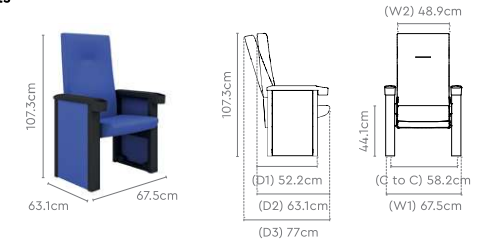

Measurements

Eco Mars Flexi-back (HB)