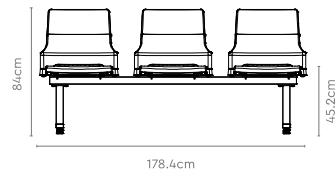

Measurements

Unwind

All sizes in cm	Width	Depth	Height	Seat Height
Beam Seating	178.4	56.3	84.0	45.2