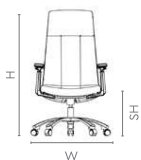

Measurements

Executive High Back