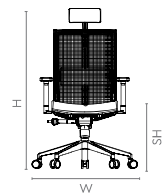

Mid Back

All sizes in cm	Width	Depth	Height	Seat Height
High Back	76.1	76.1	114.0 - 128.2	44.0 - 54.0
Mid Back	76.1	76.1	98.0 - 108.0	44.0 - 54.0

Motion

Features

- The Motion chair's EasyFlex is an innovative system that enables the user to adopt dynamic body movements while seated.
- The unique flexing and spring back motion of this chair is a result of an evolved design construction and hi-tech compounded engineering plastics.
- The seat and back of this chair are firmly connected to the base frame and are cantilevered in a way that allows multi-dimensional movement.