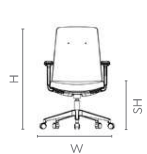

## Measurements

Cushion High Back

Cushion Full Back

Visitor

All sizes in cm	Width	Depth	Height	Seat Height
<b>Thrill Cushion HB</b>	76.1	76.1	113.5 - 123.5	46.0 - 56.0
<b>Thrill Cushion FB</b>	76.1	76.1	101.5 - 111.5	46.0 - 56.0
<b>Thrill Visitor</b>	60.5	65.0	86.5	46.0