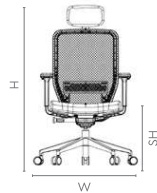

Measurements

High Back