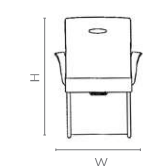

## Measurements

High Back

Mid Back

Visitor

All sizes in cm	Width	Depth	Height	Seat Height
<b>High Back</b>	76.3	76.3	97.0 - 109.0	42.5 - 54.5
<b>Mid Back</b>	76.3	76.3	85.5 - 97.5	42.5 - 54.5
<b>Visitor</b>	61.4	64.5	89.5	46.5