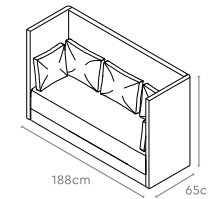

#### 1 Seater Sofa with 1400mm

1 Seater Sofa 1400

2 Seater Sofa 1400

3 Seater Sofa 1400

45° Circular 1400

Media Booth

All sizes in cm	Width	Depth	Height	Seat Height
<b>1 Seater Sofa 1400</b>	70.0	65.0	140.0	45.0
<b>2 Seater Sofa 1400</b>	129.0	65.0	140.0	45.0
<b>3 Seater Sofa 1400</b>	188.0	65.0	140.0	45.0
<b>45° Circular 1400</b>	295.0	153.0	140.0	45.0
<b>Media Booth</b>	188.0	218.0	140.0	45.0