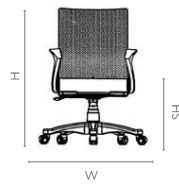

### Measurements

High Back

Mid Back

Visitor

All sizes in cm	Width	Depth	Height	Seat Height
<b>High Back</b>	76.3	76.3	99.5 - 110.5	43.3 - 54.3
<b>Mid Back</b>	76.3	76.3	89.5 - 100.5	43.3 - 54.3
<b>Visitor</b>	61.0	64.5	93.5	46.5

### Features

- Featuring a broad, breathable mesh back for support and soft, cushioned surfaces, the Thrill Mesh chair is designed for comfort. Knitted fabric on seat promotes airflow, keeping you cool during long work hours.
- Height-adjustable lumbar support with a perforated pad ensures personalised back support. 1D adjustable armrest supports relaxed arm position and posture while working.
- Nylon pedestal offers durability and easy maintenance.