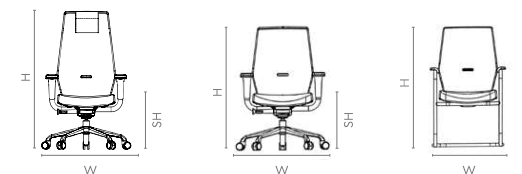

## Measurements

All sizes in cm	Width	Depth	Height	Seat Height
<b>High Back</b>	76.1	76.1	114.0 - 131.5	44.5 - 54.5
<b>Mid Back</b>	76.1	76.1	96.5 - 114.0	44.5 - 54.5
<b>Visitor</b>	60.9	64.7	98.2	46.2

## Features

- Comes equipped with an active Bio-Synchro mechanism that senses your body weight and tilts accordingly.
- A T-spine structure supports the contoured chair back, providing flexibility during the back height adjustment.
- The wide, soft-edged PU-top armrests provide complete support to your elbows and forearms, and can be height-adjusted as per your need.
- Available in a range of colours.

## Measurements

All sizes in cm	Width	Depth	Height	Seat Height
<b>High Back</b>	76.1	76.1	112.7 - 130.2	43.1 - 53.1
<b>Mid Back</b>	76.1	76.1	96.5 - 114.0	43.1 - 53.1
<b>Visitor</b>	60.9	64.2	98.2	44.8