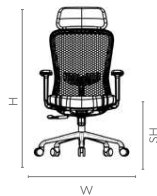

All sizes in cm	Width	Depth	Height	Seat Height
Thrill Mesh Plus	76.1	76.1	117.0 - 130.0	44.5 - 54.0

Aero

Features

- The Aero is a patterned mesh chair with a height-adjustable lumbar support.
- Its armrests are height-adjustable as well, offering superior comfort.
- Comes with an option of a coat hanger at the top, and a nylon pedestal at the bottom.
- Available in two seat depth options for different body structures, and a four-position locking mechanism.
- Upholstered in knitted fabric with a range of classic colour options.