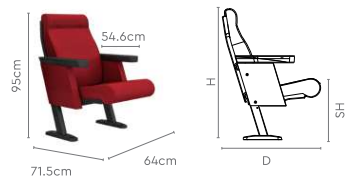

Mid Back

All sizes in cm	Width	Depth	Height	Seat Height
High Back	64.0	71.5	103.5	44.5
Mid Back	64.0	71.5	95.0	44.5