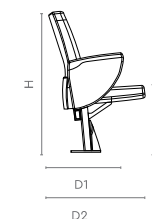

Mid Back (Common Arm)

All sizes in cm	Width	Depth 1, Depth 2	Height	Seat Height
High Back (Individual arm)	60.0	49.0, 64.0	101.0	46.5
High Back (Common arm)	53.0	49.0, 64.0	101.0	46.5
Mid Back (Individual arm)	60.0	54.0, 69.0	89.0	46.5
Mid Back (Common arm)	53.0	54.0, 69.0	89.0	46.5