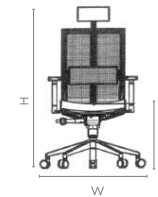

Mid Back

All sizes in cm	Width	Depth	Height	Seat Height
High Back	76.1	76.1	114.0 - 128.2	45.5 - 55.5
Mid Back	76.1	76.1	98.0 - 108.0	45.5 - 55.5