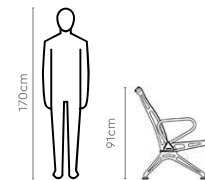

Proportion

All sizes in cm	Width	Depth	Height	Seat Height
Traverse	173.5	74.0	91.0	44.0