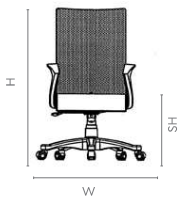

### Measurements

High Back

Mid Back

Visitor

All sizes in cm	Width	Depth	Height	Seat Height
<b>High Back</b>	76.3	76.3	99.5 - 110.5	43.3 - 54.3
<b>Mid Back</b>	76.3	76.3	89.5 - 100.5	43.3 - 54.3
<b>Visitor</b>	61.0	64.5	93.5	46.5

### Features

- Featuring a broad, breathable mesh back for support and soft, cushioned surfaces, the Thrill Mesh chair is designed for comfort. Knitted fabric on seat promotes airflow, keeping you cool during long work hours.
- Height-adjustable lumbar support with a perforated pad ensures personalised back support. 1D adjustable armrest supports relaxed arm position and posture while working.
- Nylon pedestal offers durability and easy maintenance.