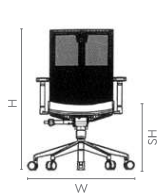

Mid Back

All sizes in cm	Width	Depth	Height	Seat Height
High Back	76.1	76.1	114.0 - 128.2	44.0 - 54.0
Mid Back	76.1	76.1	98.0 - 108.0	44.0 - 54.0

Motion

Features

- The Motion chair's EasyFlex is an innovative system that enables the user to adopt dynamic body movements while seated.
- The unique flexing and spring back motion of this chair is a result of an evolved design construction and hi-tech compounded engineering plastics.
- The seat and back of this chair are firmly connected to the base frame and are cantilevered in a way that allows multi-dimensional movement.