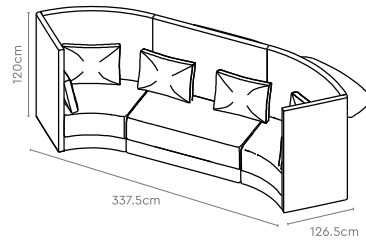

#### 1 Seater Sofa with 1200mm

1 Seater Sofa 1200

2 Seater Sofa 1200

3 Seater Sofa 1200

45° Circular 1200

Media Cluster Small

All sizes in cm	Width	Depth	Height	Seat Height
<b>1 Seater Sofa 1200</b>	70.0	65.0	120.0	45.0
<b>2 Seater Sofa 1200</b>	129.0	65.0	120.0	45.0
<b>3 Seater Sofa 1200</b>	188.0	65.0	120.0	45.0
<b>Media Cluster Small</b>	337.5	126.5	120.0	45.0
<b>45° Circular 1200</b>	356.5	183.5	120.0	45.0