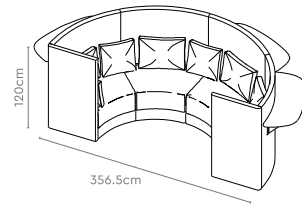

#### 1 Seater Sofa with 1200mm

1 Seater Sofa 1200

2 Seater Sofa 1200

3 Seater Sofa 1200

45° Circular 1200

Media Cluster Small

All sizes in cm	Width	Depth	Height	Seat Height
<b>1 Seater Sofa 1200</b>	70.0	65.0	120.0	45.0
<b>2 Seater Sofa 1200</b>	129.0	65.0	120.0	45.0
<b>3 Seater Sofa 1200</b>	188.0	65.0	120.0	45.0
<b>Media Cluster Small</b>	337.5	126.5	120.0	45.0
<b>45° Circular 1200</b>	356.5	183.5	120.0	45.0