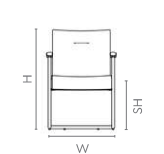

## Measurements

Cushion High Back

Cushion Full Back

Visitor

All sizes in cm	Width	Depth	Height	Seat Height
<b>Thrill Cushion HB</b>	76.1	76.1	113.5 - 123.5	46.0 - 56.0
<b>Thrill Cushion FB</b>	76.1	76.1	101.5 - 111.5	46.0 - 56.0
<b>Thrill Visitor</b>	60.5	65.0	86.5	46.0