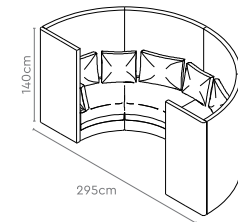

#### 1 Seater Sofa with 1400mm

1 Seater Sofa 1400

2 Seater Sofa 1400

3 Seater Sofa 1400

45° Circular 1400

Media Booth

All sizes in cm	Width	Depth	Height	Seat Height
<b>1 Seater Sofa 1400</b>	70.0	65.0	140.0	45.0
<b>2 Seater Sofa 1400</b>	129.0	65.0	140.0	45.0
<b>3 Seater Sofa 1400</b>	188.0	65.0	140.0	45.0
<b>45° Circular 1400</b>	295.0	153.0	140.0	45.0
<b>Media Booth</b>	188.0	218.0	140.0	45.0