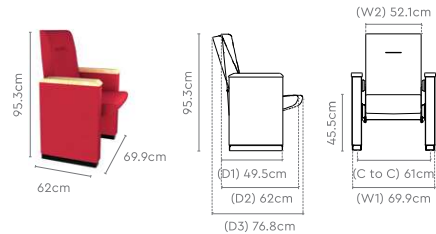

Synchro Slide (MB)

All sizes in cm	Centre To Centre	Width 1, Width 2	Depth 1, Depth 2, Depth 3	Height	Seat Height
Flexi-back (HB)	58.7	67.5, 50.7	50.5, 63.0, 77.0	107.3	45.5
Flexi-back (MB)	58.7	67.5, 50.7	50.0, 62.0, 73.0	95.3	45.5
Synchro Slide (HB)	61.0	69.9, 52.1	50.5, 63.0, 80.0	107.3	45.5
Synchro Slide (MB)	61.0	69.9, 52.1	49.5, 62.0, 76.8	95.3	45.5

Eco Mars

Features

- The Eco Mars auditorium chair comes with PU armrests with cup holder that enables user to place their drinks safely.
- Features auto seat tip-up mechanism for better space utilisation, and a Synchro Slide feature for user comfort.
- The Eco Mars chair comes with caps to hide grouting bolts, and can be installed in both linear as well as curved layouts.
- Available in High back and Mid back variants.