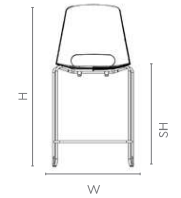

### Measurements

Shine Universal

Shine Loop

Shine Elevate

Shine Junior (SM5)

Shine Junior (SM6)

All sizes in cm

	Width	Depth	Height	Seat Height
<b>Shine Universal</b>	51.5	52.5	81.8	45.9
<b>Shine Loop</b>	47.7	53.6	81.3	45.4
<b>Shine Junior (SM3,4)</b>	40.1	44.2	67.7/71.7	35.0/39.0
<b>Shine Junior (SM5)</b>	44.0	53.5	78.5	43.2
<b>Shine Junior (SM6)</b>	44.0	53.5	81.5	46.2
<b>Shine Elevate</b>	47.7	54.0	109.5	73.5