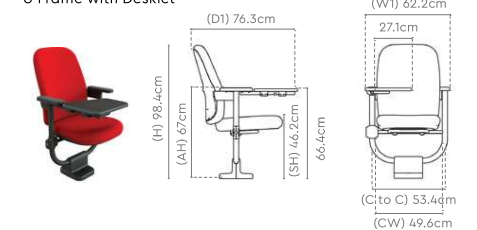

### Measurements

I Frame

I Frame with Desklet

U Frame

U Frame with Desklet

All sizes in cm	Centre To Centre	Clearance Width	Width 1, Width 2	Depth 1, Depth 2	Height	Armrest Height	Seat Height
<b>I Frame</b>	53.4	49.6	60.9, 45.9	65.4, 31.3	98.4	67	46.2
<b>I Frame with Desklet</b>	53.4	49.6	62.2, -	76.3, -	98.4	67	46.2
<b>U Frame</b>	53.4	49.6	60.9, 45.9	65.4, 31.3	98.4	67	46.2
<b>U Frame with Desklet</b>	53.4	49.6	62.2, -	76.3, -	98.4	67	46.2