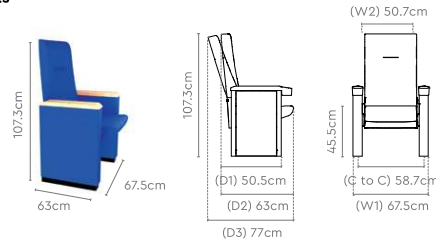

Measurements

Flexi-back (HB)