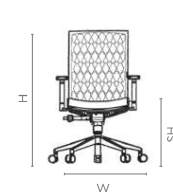

## Features

- The Elite is a quilted leatherette chair with a height-adjustable lumbar support.
- Its armrests are height-adjustable as well, offering superior comfort.
- Comes with an option of a coat hanger at the top, and chrome pedestal at the bottom.
- Available in two seat depth options for different body structures, and a four-position locking mechanism.

## Measurements

High back

Mid back

All sizes in cm	Width	Depth	Height	Seat Height
<b>High Back</b>	76.1	76.1	114.0 - 128.2	45.0 - 55.0
<b>Mid Back</b>	76.1	76.1	98.0 - 108.0	45.0 - 55.0