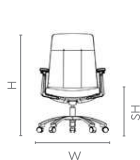

## Features

- The Thrill chairs come with a cushioned seat and back for added luxury, comfort, and aesthetics.
- Equipped with a Central Tilt Synchro Mechanism, making it easy to lock the backrest at a comfortable recline angle.
- Comes with armrests that are height-adjustable, rotatable, and can be pushed to the front and back.
- Finished with a tapered back for increased comfort and convenience during long working hours.
- Available in a wide range of colours.

## Measurements

Executive High Back

Executive Full Back

All sizes in cm	Width	Depth	Height	Seat Height
<b>Thrill Executive HB</b>	77.0	77.0	110.5 - 120.5	44.5 - 54.5
<b>Thrill Executive FB</b>	77.0	77.0	98.0 - 108.0	44.5 - 54.5