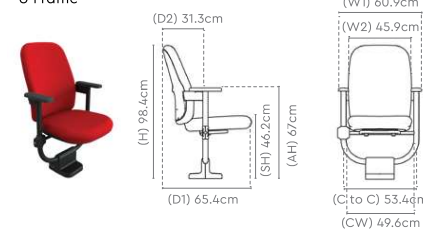

### Measurements

I Frame

I Frame with Desklet

U Frame

U Frame with Desklet

All sizes in cm	Centre To Centre	Clearance Width	Width 1, Width 2	Depth 1, Depth 2	Height	Armrest Height	Seat Height
<b>I Frame</b>	53.4	49.6	60.9, 45.9	65.4, 31.3	98.4	67	46.2
<b>I Frame with Desklet</b>	53.4	49.6	62.2, -	76.3, -	98.4	67	46.2
<b>U Frame</b>	53.4	49.6	60.9, 45.9	65.4, 31.3	98.4	67	46.2
<b>U Frame with Desklet</b>	53.4	49.6	62.2, -	76.3, -	98.4	67	46.2