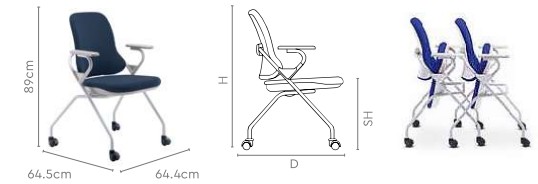

Measurements

Scintilla with Arms

Scintilla without Arms