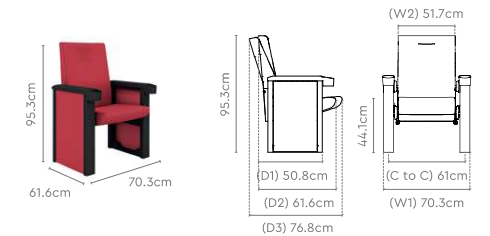

Eco Mars Synchro Slide (MB)

All sizes in cm	Centre To Centre	Width 1, Width 2	Depth 1, Depth 2, Depth 3	Height	Seat Height
Eco Mars Flexi-back (HB)	58.2	67.5, 48.9	52.2, 63.1, 77.0	107.3	44.1
Eco Mars Flexi-back (MB)	58.2	67.5, 48.9	51.4, 62.3, 73.0	95.3	44.1
Eco Mars Synchro Slide (HB)	61.0	70.3, 51.7	51.4, 63.2, 77.0	107.3	44.1
Eco Mars Synchro Slide (MB)	61.0	70.3, 51.7	50.8, 61.6, 76.8	95.3	44.1