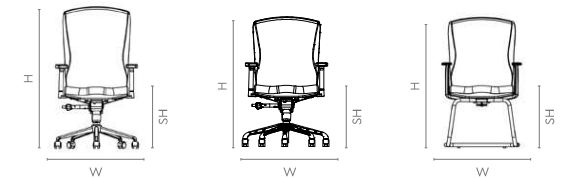

### Features

- The Beat chair is equipped with a lever-less, drop-lift function for intuitive back height adjustment while being seated.
- Its trapezoidal back design gives you an easy grip to adjust its back height.
- Multiple locking positions make it suitable for different tasks, and the Beat's wide upper back and contoured seat maximises body contact area, and therefore minimises discomfort.
- A button underneath the arm pad enables arm height adjustment.

### Measurements

All sizes in cm	Width	Depth	Height	Seat Height
<b>High Back</b>	76.0	76.0	103.0 - 120.0	47.0 - 57.0
<b>Mid Back</b>	76.0	76.0	93.5 - 110.5	47.0 - 57.0
<b>Visitor</b>	57.5	58.2	100.8	47.0