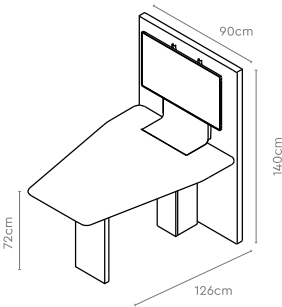

### Measurements

Meeting Booth

Phone Booth

Tea Table

Media Screen

All sizes in cm	Width	Depth	Height
<b>Meeting Booth</b>	220.0	190.0	205.5
<b>Phone Booth</b>	102.5	96.5	205.5
<b>Tea Table</b>	120.0	40.0	40.0
<b>Media Screen</b>	90.0	126.0	140.0