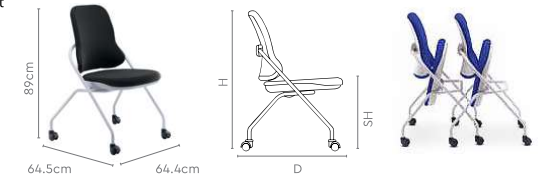

### Measurements

Scintilla with Arms

Scintilla without Arms

All sizes in cm	Width	Depth	Height	Seat Height
<b>Scintilla with Arms</b>	64.4	64.5	89.0	47.5
<b>Scintilla without Arms</b>	64.4	64.5	89.0	47.5