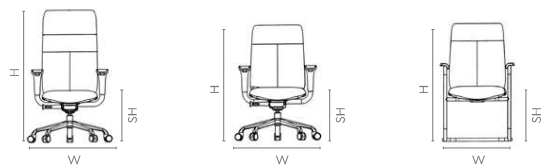

### Measurements

High Back

Mid Back

All sizes in cm

	Width	Depth	Height	Seat Height
<b>High Back</b>	74.0	74.0	112.0 - 132.5	44.5 - 58.0
<b>Mid Back</b>	74.0	74.0	96.0 - 116.0	44.5 - 58.0

## Features

- La Sede, crafted from pure leather, exemplifies sophistication with a smooth finish and refined design.
- Contoured lumbar area can be adjusted to suit your back profile and comes with a five-position tilt limiter.
- Active bio-synchro mechanism senses body weight and adjusts tilt for optimal comfort.
- A T-spine structure supports the contoured chair back, providing flexibility during back height adjustment.
- Soft-edged PU-top armrests offer elbow support, height-adjustable for personalised comfort.
- Available in a range of colours and two back height options, adding understated elegance to any workspace.

## Measurements

All sizes in cm	Width	Depth	Height	Seat Height
<b>High Back</b>	76.1	76.1	114.0 - 131.5	44.5 - 54.5
<b>Mid Back</b>	76.1	76.1	96.5 - 114.0	44.5 - 54.5
<b>Visitor</b>	60.9	64.7	98.2	46.2