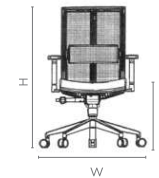

Mid Back

All sizes in cm	Width	Depth	Height	Seat Height
High Back	76.1	76.1	114.0 - 128.2	45.5 - 55.5
Mid Back	76.1	76.1	98.0 - 108.0	45.5 - 55.5