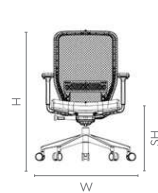

Mid Back

All sizes in cm	Width	Depth	Height	Seat Height
High Back	76.0	76.0	113.0 – 123.0	43.0 – 53.0
Mid Back	76.0	76.0	96.0 – 106.0	43.0 – 53.0

Ace

Features

- Ace's clean design and aesthetics make it versatile enough to fit into both formal and informal office settings.
- Comes with an adjustable headrest that's cushioned and contoured to provide adequate support.
- The seat is finished with a contoured foam that provides a larger contact area and increased seating comfort.
- The saddle support PU-top adjustable armrests provide soft contours at all the touch points.
- GREENGUARD certified and with 100% VOC-free powder coating.