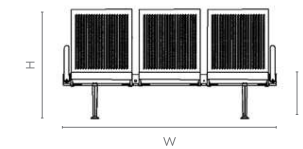

Matrix

Features

- The wide seat and ergonomic back support a comfortable, relaxed posture.
- The seat shell has a rounded edge profile for additional safety. Its unique feet design includes integrated aligners for easy adjustment on uneven floors.

Measurements

Proportion

All sizes in cm	Width	Depth	Height	Seat Height
MTX2XX/MTX2IX	114.5	63.8	78.5	44.1
MTX2XS/MTX2IS	155.0	63.8	78.5	44.1
MTX3XX/MTX3IX	169.5	63.8	78.5	44.1
MTX3XS	210.0	63.8	78.5	44.1

Traverse

Features

- Traverse is designed to accommodate users of all statures, with its large contoured seat and back offering appropriate lumbar support.
- It also provides ample space to relax, making waiting for long hours more comfortable without straining the body.
- A cushion for the seat and back can be added for enhanced aesthetics and comfort. Common arms can also be retrofitted.
- The seat's neat form reduces the chances of tripping.

Measurements

Traverse

Proportion

All sizes in cm	Width	Depth	Height	Seat Height
Traverse	173.5	74.0	91.0	44.0