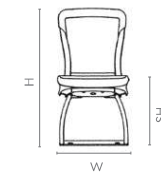

Visitor

All sizes in cm	Width	Depth	Height	Seat Height
High Back	76.0	76.0	99.5 - 108.8	44.5 - 53.8
Visitor	48.5	58.9	93.3	47.1