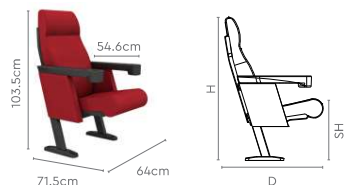

Glamour NXT

Features

- The Glamour NXT's injection-moulded seats and back covers give it a contemporary look and feel.
- Features auto seat tip-up mechanism for better aisle space utilisation, and PP armrests for ease and comfort.
- Available with and without cup holder options.
- Can be installed in all linear layout space plans.

Measurements

High Back

Mid Back

All sizes in cm	Width	Depth	Height	Seat Height
High Back	64.0	71.5	103.5	44.5
Mid Back	64.0	71.5	95.0	44.5

Jupiter

Features

- The Jupiter is a modern auditorium seating solution, with a highly functional and aesthetically-appealing design.
- Comes with an understructure that's fixed to the ground by foundation expansion bolts for greater stability.
- Is complete with armrests that are made with seasoned wood, and upholstered with PU foam.
- In short, the Jupiter auditorium chair is where great aesthetics meets superior comfort.

Measurements

High Back (Common Arm)

Mid Back (Common Arm)

All sizes in cm	Width	Depth 1, Depth 2	Height	Seat Height
High Back (Individual arm)	60.0	49.0, 64.0	101.0	46.5
High Back (Common arm)	53.0	49.0, 64.0	101.0	46.5
Mid Back (Individual arm)	60.0	54.0, 69.0	89.0	46.5
Mid Back (Common arm)	53.0	54.0, 69.0	89.0	46.5