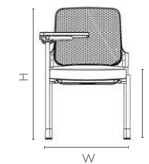

Unwind

With Desklet

Features

- This light and portable chair is easy to move around, and can be stacked one atop another to save space.
- Comes with a wide seat that can easily accommodate a cushion for additional comfort.
- The Unwind's flat surfaces make it easy to clean and maintain.
- Comes with a non-lipped desklet that slides forward and backward to accommodate different users.
- You will not face any peel-off issues as the poly-propylene edging is injection-moulded in situ along with the desklet.

Design Registered

Measurements

All sizes in cm	Width	Depth	Height	Seat Height
Unwind with Desklet	57.5	67.8	84.5	45.0

Relax

Quarter Desklet, Full Desklet with Wiretray

Features

- The Relax 4 Leg chair features a spacious seat and ergonomic design, ensuring comfort for all users.
- Stay cool all day with the breathable mesh back, enhancing airflow.
- The Quarter Desklet features an attached writing pad for taking notes or using a laptop. The optional wiretray in the Full Desklet stows accessories.
- Ideal for classrooms, training areas, and conference rooms.
- Available in a range of colours and textures.

Measurements

Relax Full Desklet with Wiretray

All sizes in cm	Width	Depth	Height	Seat Height
Relax Quarter Desklet	59.0	76.0	86.5	46.0
Relax Full Desklet	60.5	79.0	86.5	46.0