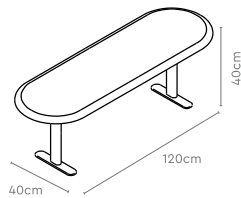

### Measurements

Meeting Booth

Phone Booth

Tea Table

Media Screen

All sizes in cm	Width	Depth	Height
<b>Meeting Booth</b>	220.0	190.0	205.5
<b>Phone Booth</b>	102.5	96.5	205.5
<b>Tea Table</b>	120.0	40.0	40.0
<b>Media Screen</b>	90.0	126.0	140.0