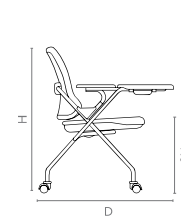

Measurements

All sizes in cm	Width	Depth	Height	Seat Height
Scintilla with Desklet	66.5	84.0	89.0	47.5