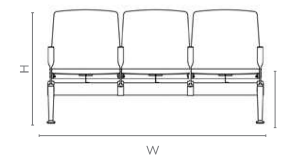

Measurements

Luft

All sizes in cm	Width	Depth	Height	Seat Height
Luft 3 seater	165.5	66.5	87.0	42.5
Luft 4 seater	218.5	66.5	87.0	42.5