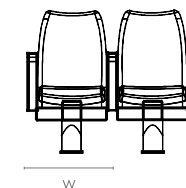

Mid Back (Common Arm)

All sizes in cm	Width	Depth 1, Depth 2	Height	Seat Height
High Back (Individual arm)	60.0	49.0, 64.0	101.0	46.5
High Back (Common arm)	53.0	49.0, 64.0	101.0	46.5
Mid Back (Individual arm)	60.0	54.0, 69.0	89.0	46.5
Mid Back (Common arm)	53.0	54.0, 69.0	89.0	46.5