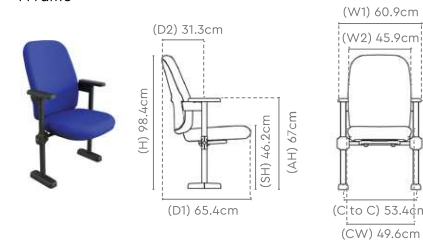

Measurements

I Frame