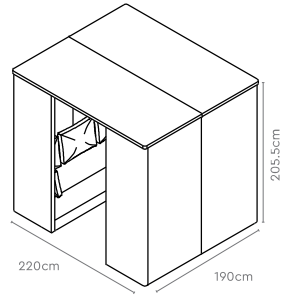

Cue Work Lounge

Features

- The CUE Work Lounge comprises standalone horizontal poufs, curved poufs, sofa sets, phone booths, and discussion carriages.
- You can combine these elements in any number of combinations and layouts, creating workspaces that are perfect for your teams and their activities.

Measurements

Meeting Booth