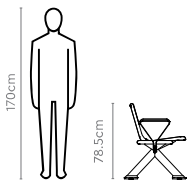

### Measurements

Without Armrest

High Seating

All sizes in cm	Width	Depth	Height	Seat Height
<b>Without Armrest</b>	52.5	55.8	84.5	45.0
<b>High Seating</b>	52.5	60.4	113.4	74.0

### Measurements

Shine Universal

Shine Loop

Shine Elevate

Shine Junior (SM5)

Shine Junior (SM6)

All sizes in cm

	Width	Depth	Height	Seat Height
<b>Shine Universal</b>	51.5	52.5	81.8	45.9
<b>Shine Loop</b>	47.7	53.6	81.3	45.4
<b>Shine Junior (SM3,4)</b>	40.1	44.2	67.7/71.7	35.0/39.0
<b>Shine Junior (SM5)</b>	44.0	53.5	78.5	43.2
<b>Shine Junior (SM6)</b>	44.0	53.5	81.5	46.2
<b>Shine Elevate</b>	47.7	54.0	109.5	73.5

### Features

- The wide seat and ergonomic back support a comfortable, relaxed posture.
- The seat shell has a rounded edge profile for additional safety. Its unique feet design includes integrated aligners for easy adjustment on uneven floors.

### Proportion

All sizes in cm	Width	Depth	Height	Seat Height
<b>MTX2XX/MTX2IX</b>	114.5	63.8	78.5	44.1
<b>MTX2XS/MTX2IS</b>	155.0	63.8	78.5	44.1
<b>MTX3XX/MTX3IX</b>	169.5	63.8	78.5	44.1
<b>MTX3XS</b>	210.0	63.8	78.5	44.1