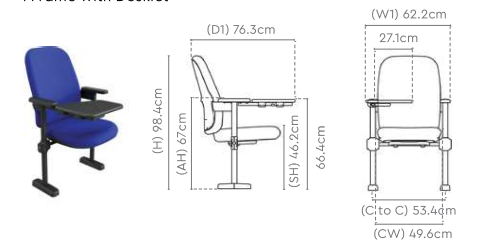

### Measurements

I Frame

I Frame with Desklet

U Frame

U Frame with Desklet

All sizes in cm	Centre To Centre	Clearance Width	Width 1, Width 2	Depth 1, Depth 2	Height	Armrest Height	Seat Height
<b>I Frame</b>	53.4	49.6	60.9, 45.9	65.4, 31.3	98.4	67	46.2
<b>I Frame with Desklet</b>	53.4	49.6	62.2, -	76.3, -	98.4	67	46.2
<b>U Frame</b>	53.4	49.6	60.9, 45.9	65.4, 31.3	98.4	67	46.2
<b>U Frame with Desklet</b>	53.4	49.6	62.2, -	76.3, -	98.4	67	46.2