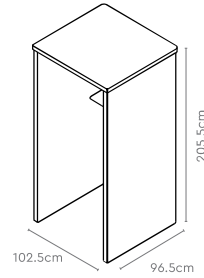

Phone Booth