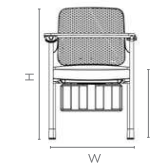

### Features

- The Relax 4 Leg chair features a spacious seat and ergonomic design, ensuring comfort for all users.
- Stay cool all day with the breathable mesh back, enhancing airflow.
- The Quarter Desklet features an attached writing pad for taking notes or using a laptop. The optional wiretray in the Full Desklet stows accessories.
- Ideal for classrooms, training areas, and conference rooms.
- Available in a range of colours and textures.

### Measurements

Relax Quarter Desklet

Relax Full Desklet with Wiretray

All sizes in cm	Width	Depth	Height	Seat Height
<b>Relax Quarter Desklet</b>	59.0	76.0	86.5	46.0
<b>Relax Full Desklet</b>	60.5	79.0	86.5	46.0