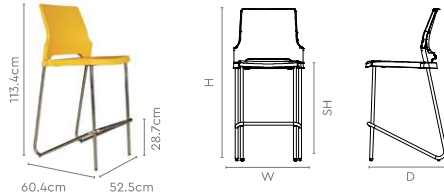

### Measurements

Without Armrest

High Seating

All sizes in cm	Width	Depth	Height	Seat Height
<b>Without Armrest</b>	52.5	55.8	84.5	45.0
<b>High Seating</b>	52.5	60.4	113.4	74.0