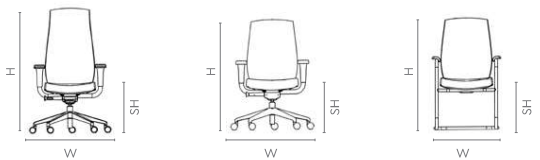

### Features

- Versa Neo's ergonomic contour enables long term seating and lets you perform multi-role tasks with ease.
- Comes equipped with an active Bio-Synchro mechanism that senses your body weight and tilts accordingly.
- A T-spine structure supports the contoured chair back, providing flexibility during back height adjustment.
- The wide, soft-edged PU-top armrests provide complete support to your elbows and forearms, and can be height-adjusted as per your need.

### Measurements

All sizes in cm	Width	Depth	Height	Seat Height
<b>High Back</b>	76.1	76.1	113.6 - 131.1	44.4 - 54.4
<b>Mid Back</b>	76.1	76.1	98.6 - 116.1	44.4 - 54.4
<b>Visitor</b>	60.9	64.3	99.5	44.8