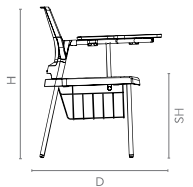

Measurements

All sizes in cm	Width	Depth	Height	Seat Height
Unwind with Desklet	57.5	67.8	84.5	45.0

Relax

Quarter Desklet, Full Desklet with Wiretray

Features

- The Relax 4 Leg chair features a spacious seat and ergonomic design, ensuring comfort for all users.
- Stay cool all day with the breathable mesh back, enhancing airflow.
- The Quarter Desklet features an attached writing pad for taking notes or using a laptop. The optional wiretray in the Full Desklet stows accessories.
- Ideal for classrooms, training areas, and conference rooms.
- Available in a range of colours and textures.