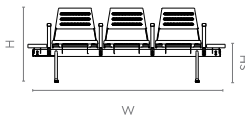

Measurements

Matrix