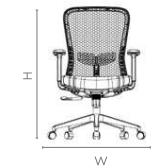

All sizes in cm	Width	Depth	Height	Seat Height
Thrill Mesh	76.1	76.1	101.5 - 111.0	44.5 - 54.0