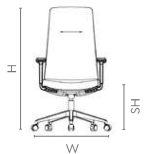

## Measurements

Cushion High Back

Cushion Full Back

Visitor

All sizes in cm	Width	Depth	Height	Seat Height
<b>Thrill Cushion HB</b>	76.1	76.1	113.5 - 123.5	46.0 - 56.0
<b>Thrill Cushion FB</b>	76.1	76.1	101.5 - 111.5	46.0 - 56.0
<b>Thrill Visitor</b>	60.5	65.0	86.5	46.0