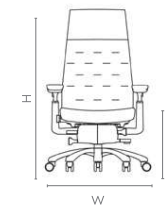

### Measurements

High Back

Mid Back

All sizes in cm

	Width	Depth	Height	Seat Height
<b>High Back</b>	74.0	74.0	112.0 - 132.5	44.5 - 58.0
<b>Mid Back</b>	74.0	74.0	96.0 - 116.0	44.5 - 58.0